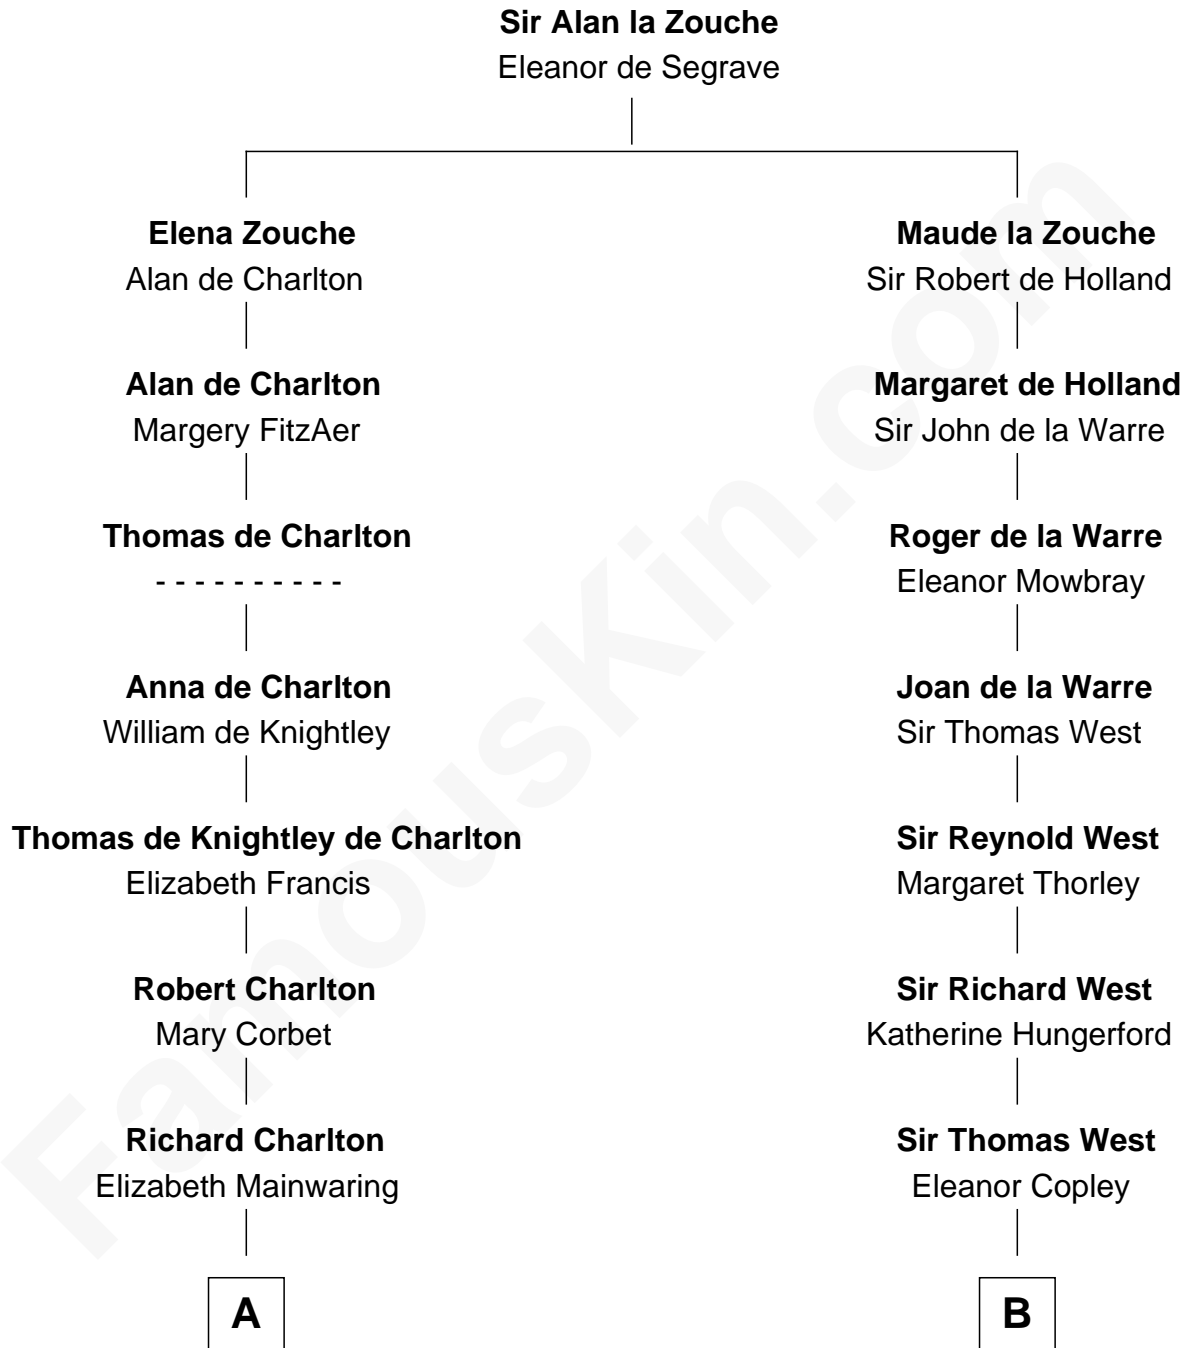

FamousKin.com
Relationship Chart of
Norman Rockwell
American Artist

16th cousin 3 times removed of
William C. C. Claiborne
1st Governor of Louisiana

C

—
John William Rockwell

Phebe Boyce Waring

—
Jarvis Waring Rockwell

Anne Mary Hill

—
Norman Rockwell

American Artist

FamousKin.com