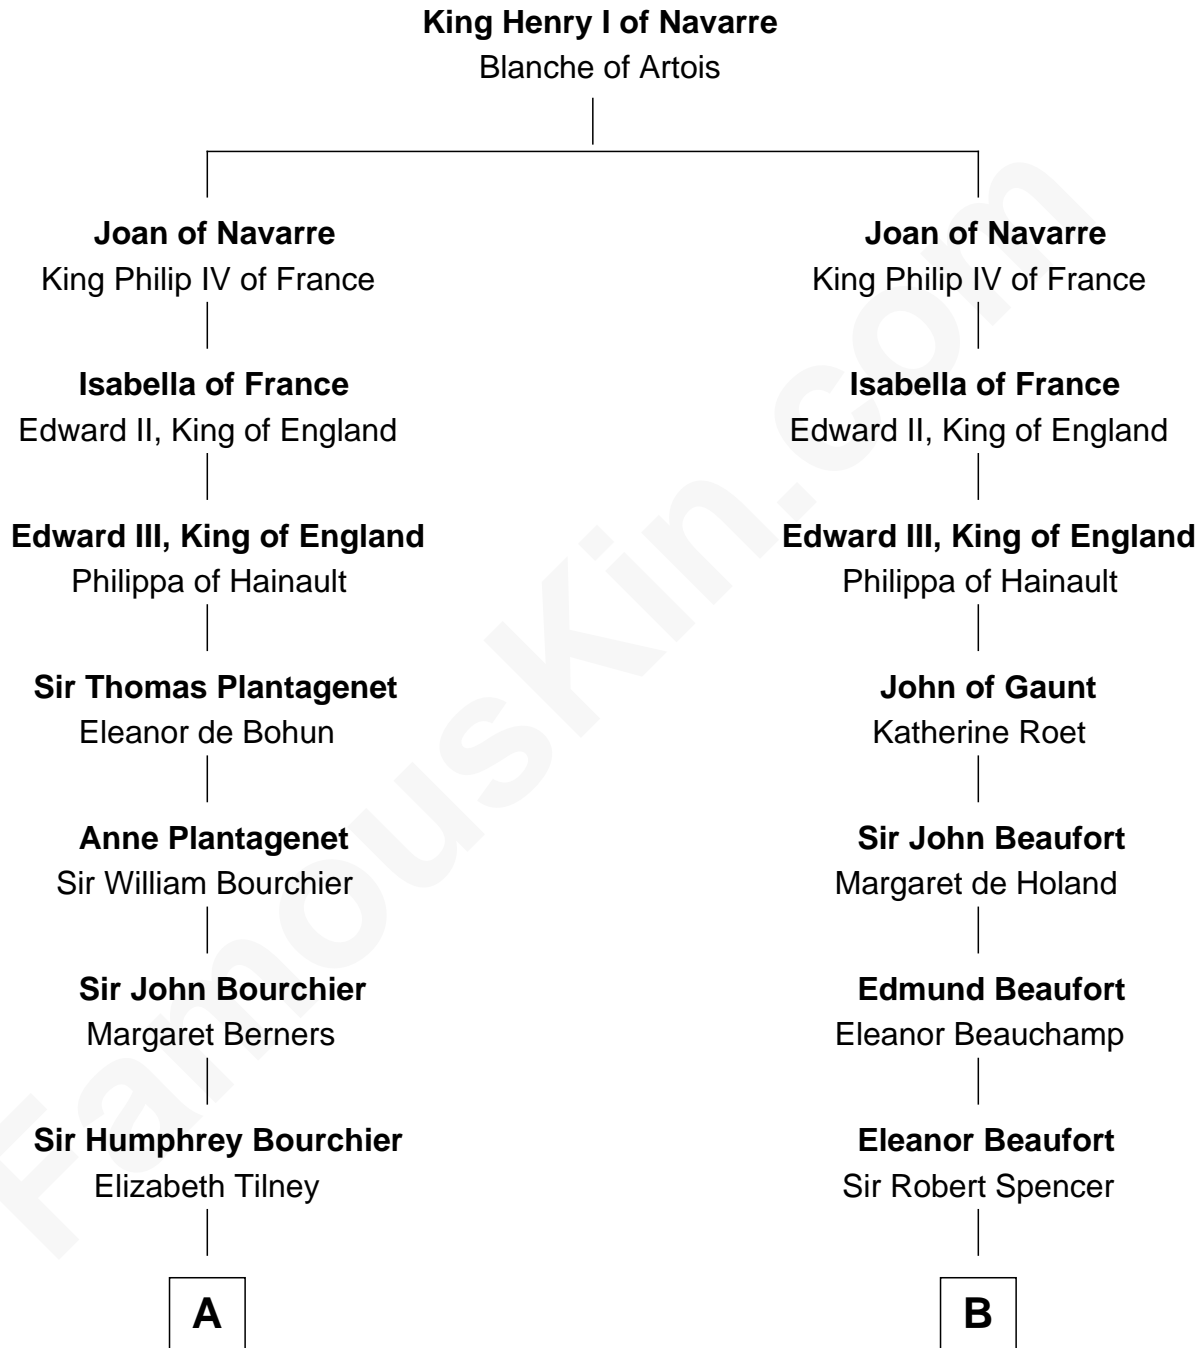

FamousKin.com
Relationship Chart of
Norman Rockwell
American Artist

17th cousin 4 times removed of
William C. C. Claiborne
1st Governor of Louisiana

C

—
Jacob Sherman

Cafira Janes

—
Orilla Janes Sherman
Samuel Darling Rockwell

—
John William Rockwell
Phebe Boyce Waring

—
Jarvis Waring Rockwell
Anne Mary Hill

—
Norman Rockwell
American Artist

FamousKin.com