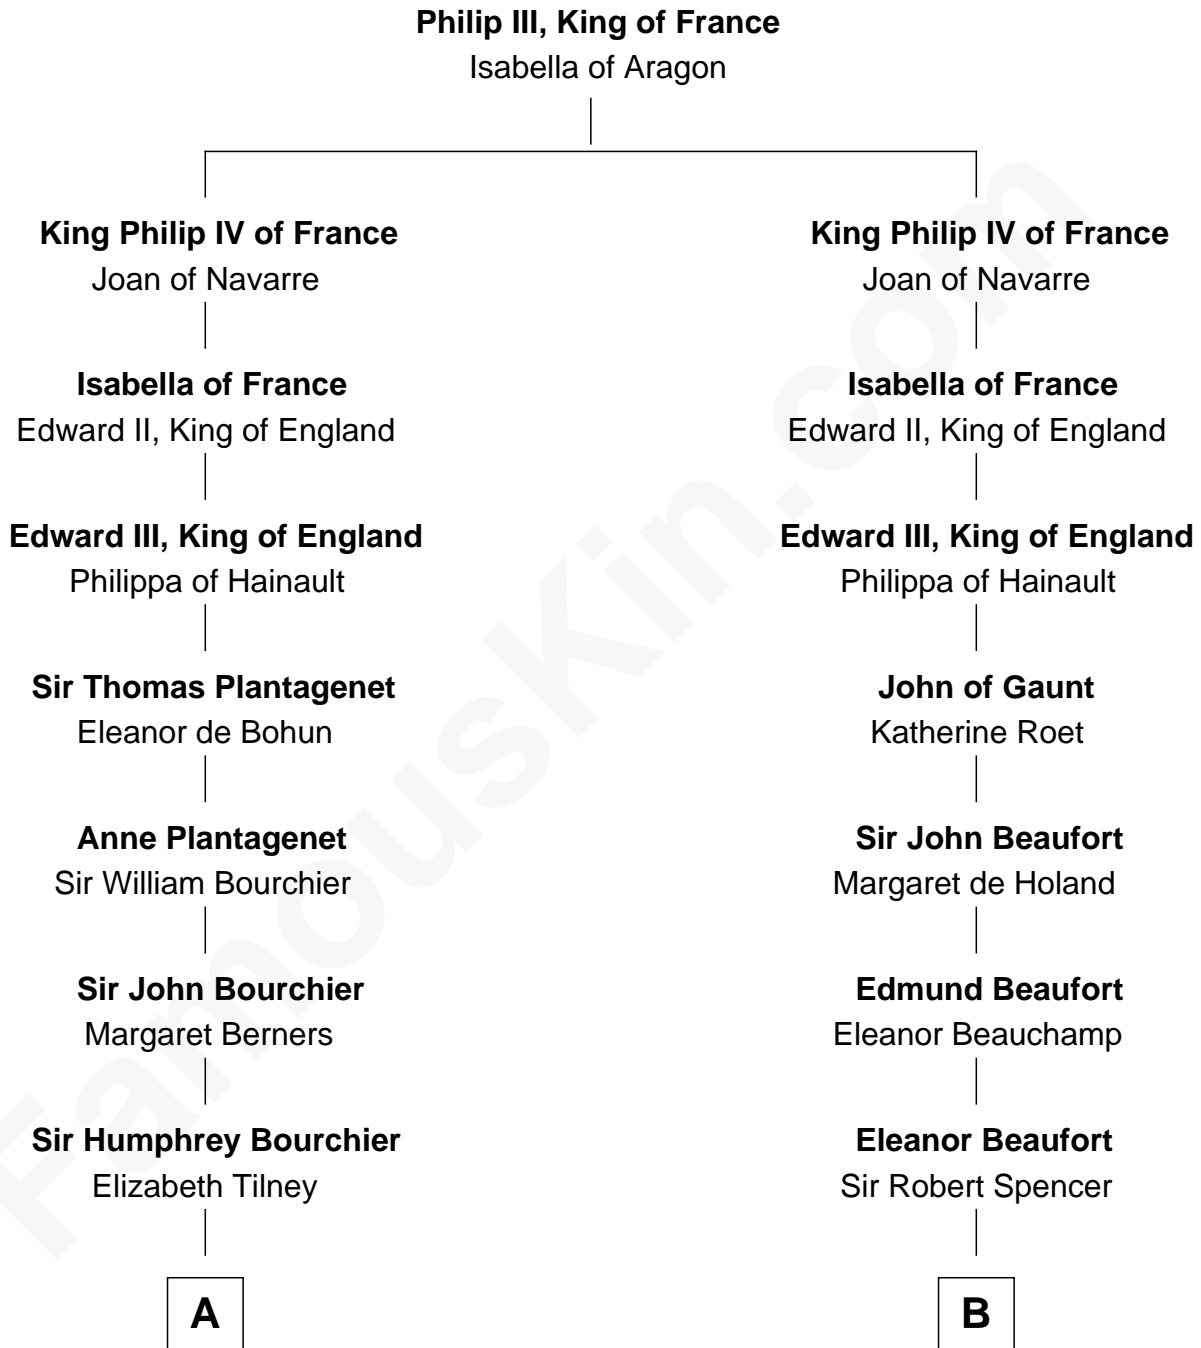

FamousKin.com
Relationship Chart of
Norman Rockwell
American Artist

17th cousin 4 times removed of
William C. C. Claiborne
1st Governor of Louisiana

C

—
Jacob Sherman

Cafira Janes

—
Orilla Janes Sherman
Samuel Darling Rockwell

—
John William Rockwell
Phebe Boyce Waring

—
Jarvis Waring Rockwell
Anne Mary Hill

—
Norman Rockwell
American Artist

FamousKin.com