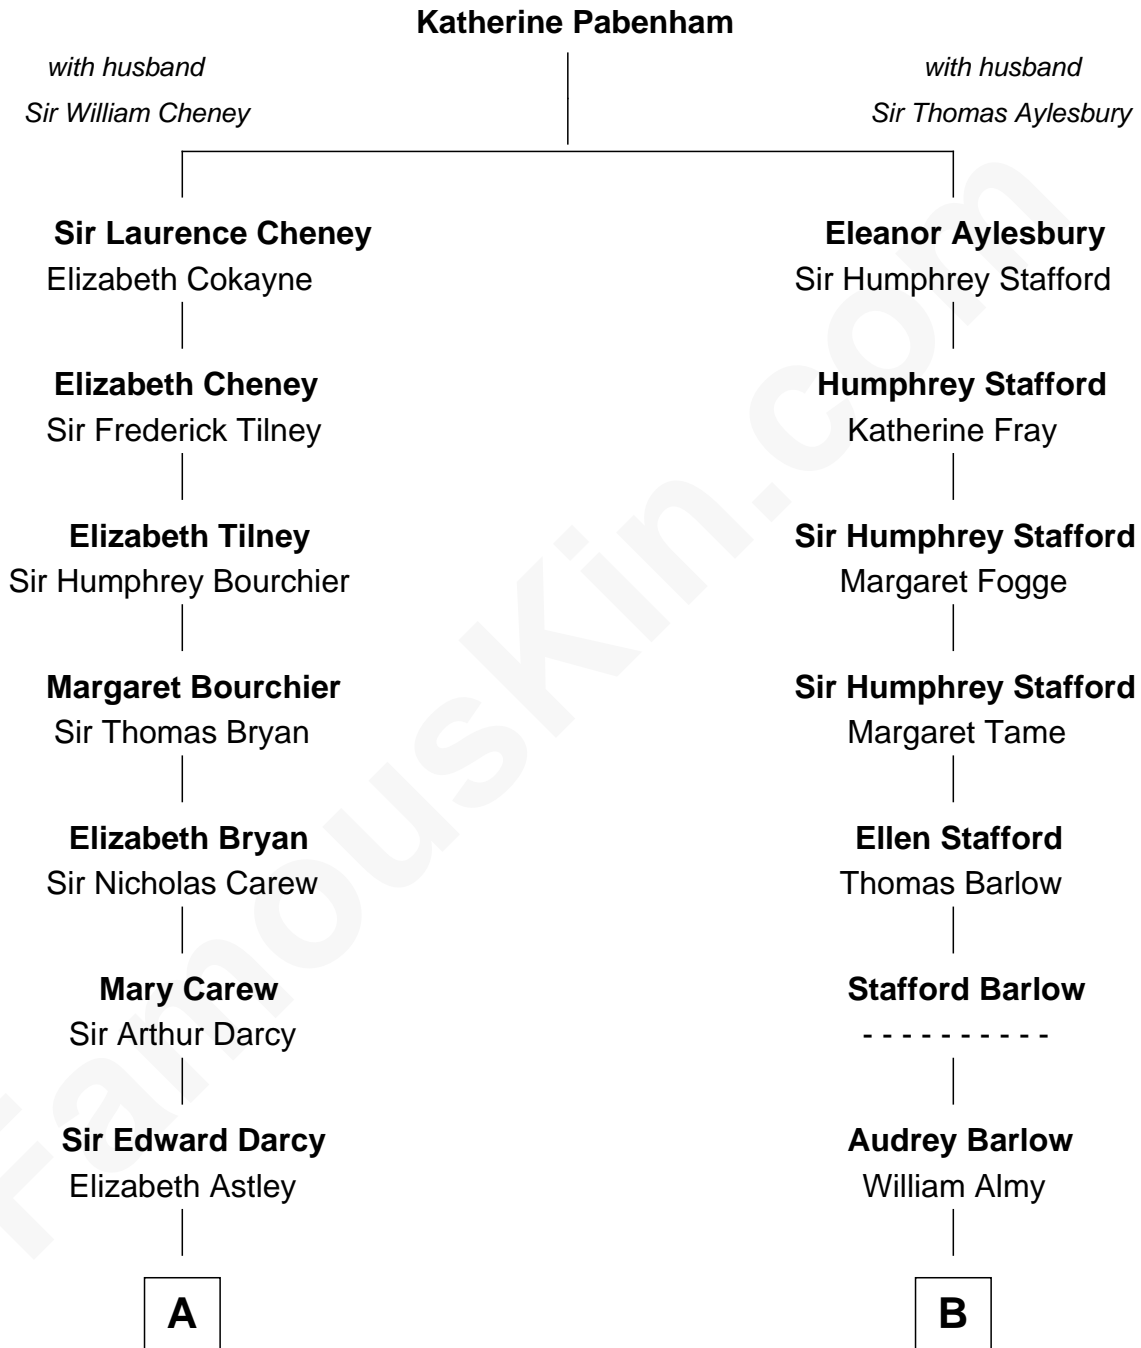

FamousKin.com
Relationship Chart of
Norman Rockwell
American Artist

16th cousin 1 time removed of
Richard Nixon
37th U.S. President

A

Isabella Darcy
John Launce

Mary Launce
Rev. John Sherman

James Sherman
Mary Walker

John Sherman
Abigail Stone

Phineas Sherman
Elizabeth Morgan

Lemuel Sherman
Rose Blashfield

Jacob Sherman
Cafira Janes

Orilla Janes Sherman
Samuel Darling Rockwell

John William Rockwell
Phebe Boyce Waring

Jarvis Waring Rockwell
Anne Mary Hill

Norman Rockwell
American Artist

B

Christopher Almy
Elizabeth Cornell

Elizabeth Almy
Lewis Morris

Richard Morris
Mary Porter

Sarah Morris
Joseph Burdg

Jacob Burdg
Judith Smith

Jacob Burdg
Miriam Matthews