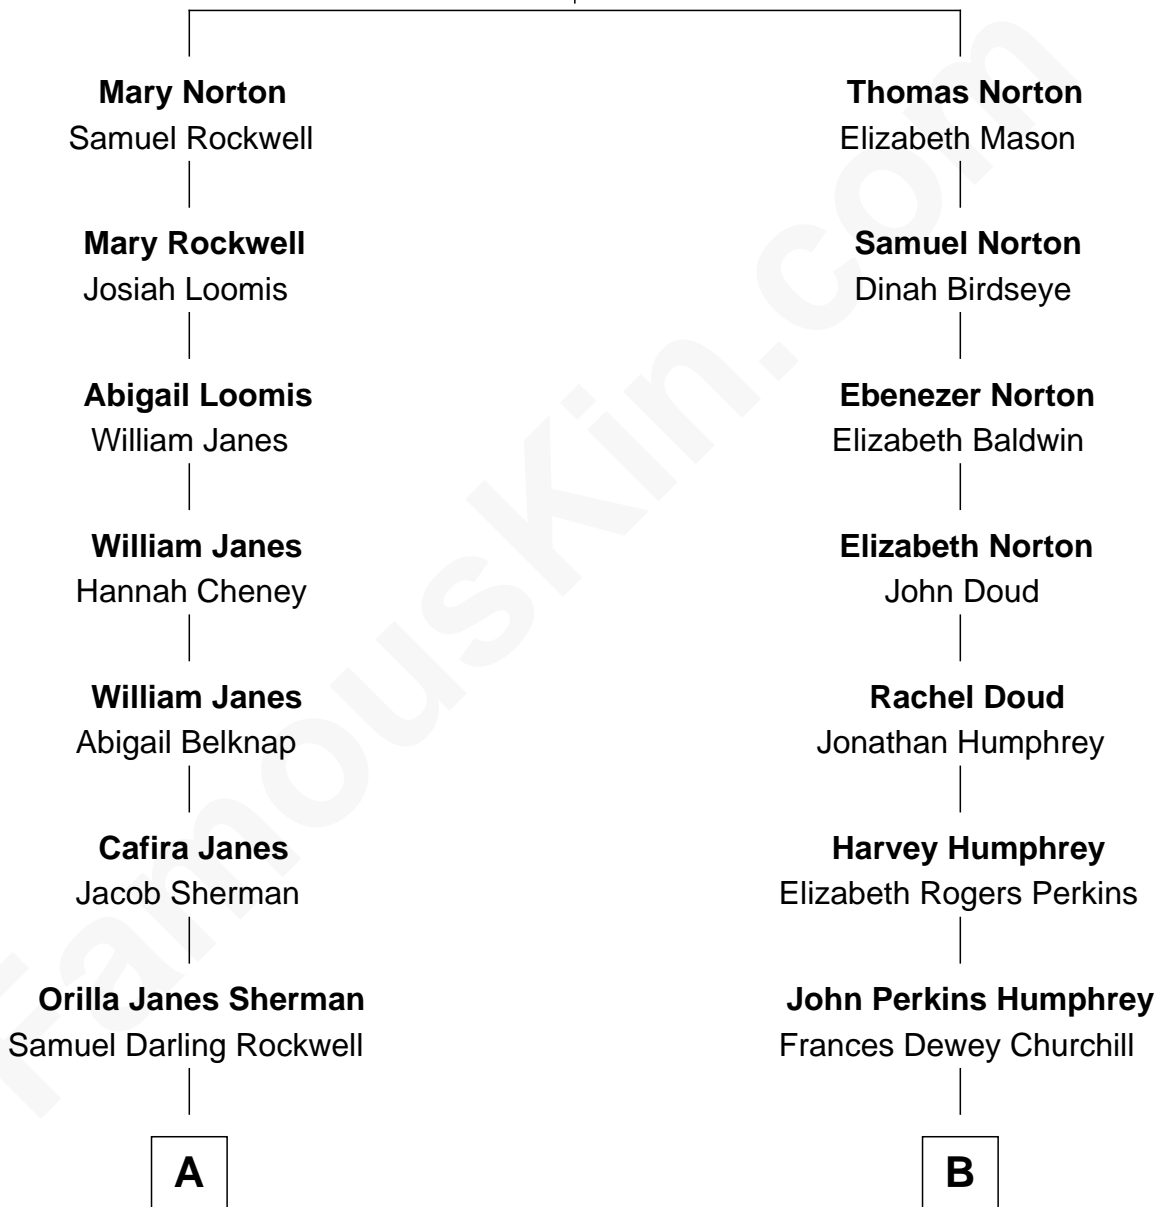

FamousKin.com
Relationship Chart of
Norman Rockwell
American Artist

8th cousin 1 time removed of
Humphrey Bogart
Movie Actor

Thomas Norton
 Grace Wells

A

John William Rockwell

Phebe Boyce Waring

Jarvis Waring Rockwell

Anne Mary Hill

Norman Rockwell

American Artist

B

Maud Humphrey

Dr. Belmont Deforest Bogart

Humphrey Bogart

Movie Actor