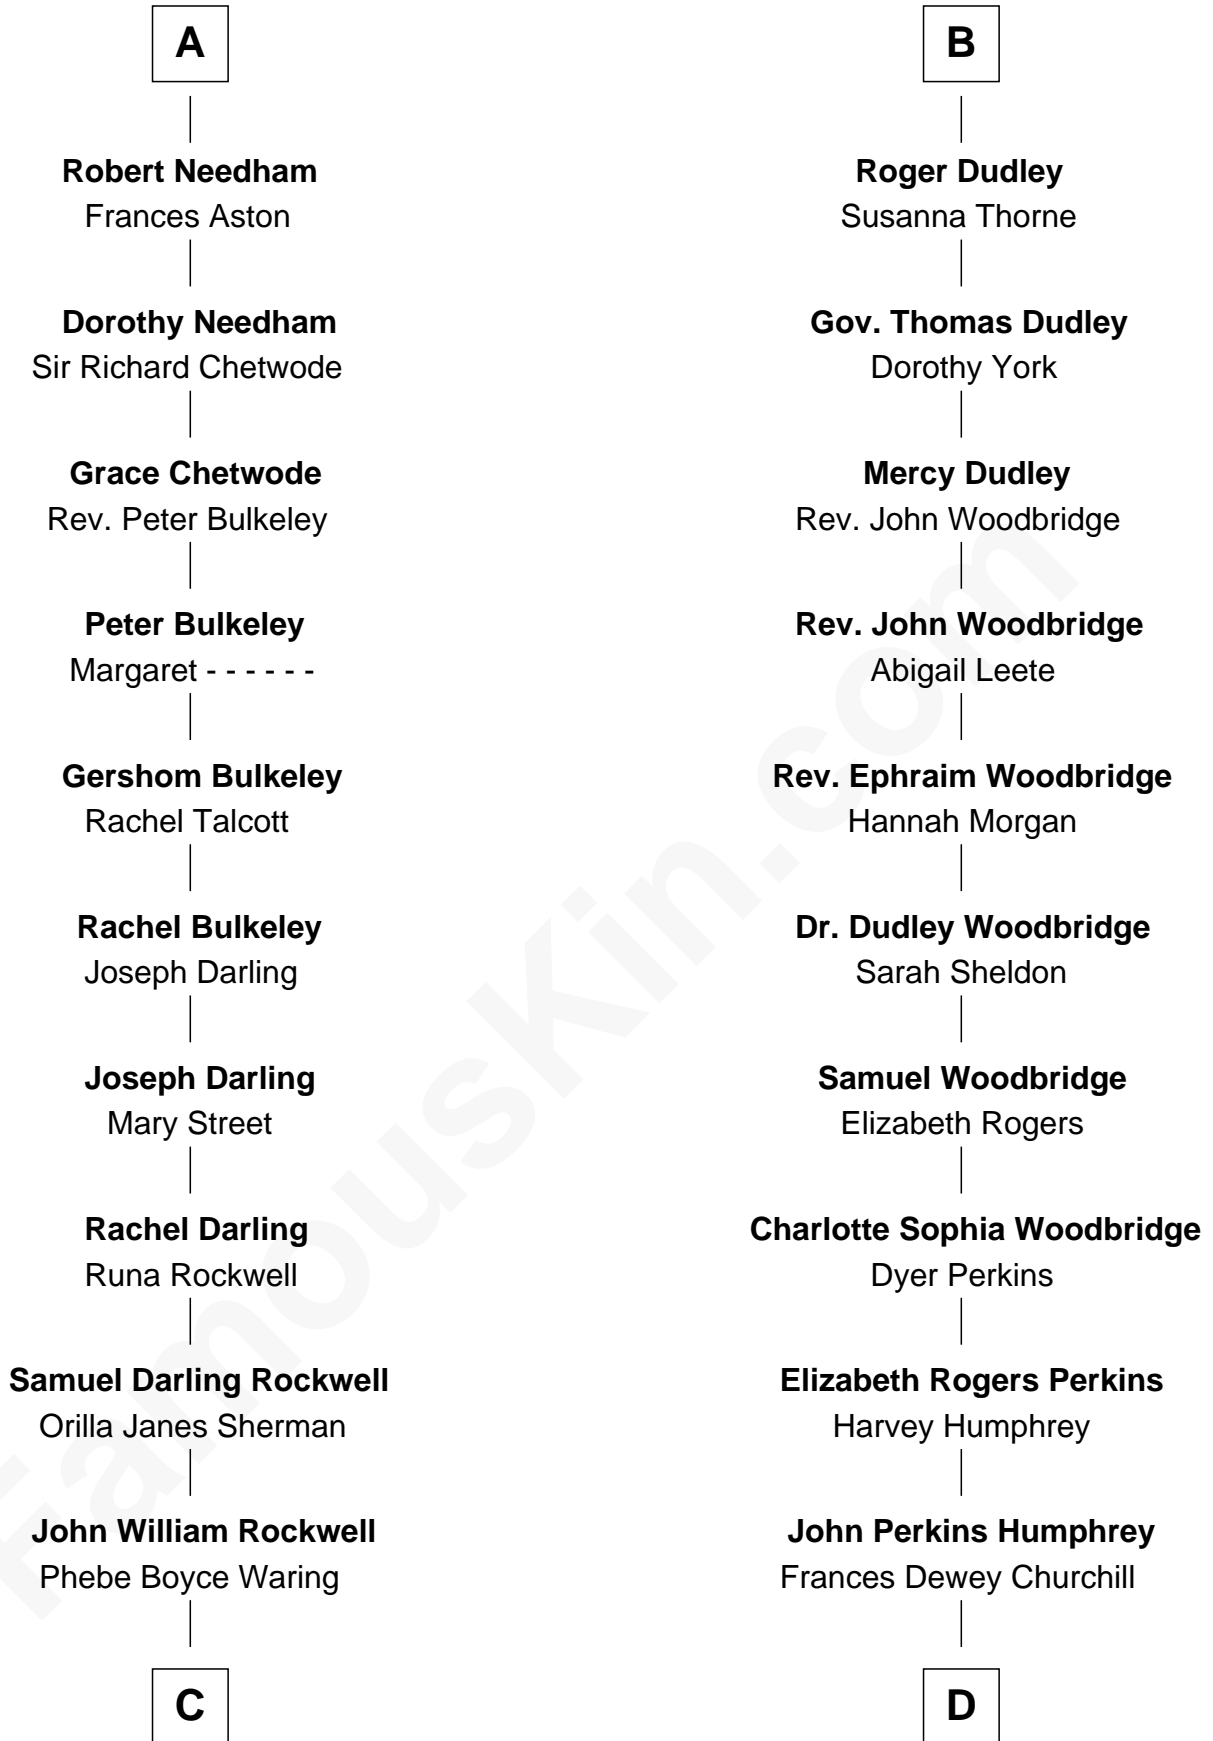

FamousKin.com Relationship Chart of

Norman Rockwell

American Artist

18th cousin of

Humphrey Bogart

Movie Actor

Richard Fitzalan
Eleanor Plantagenet

FamousKin.com