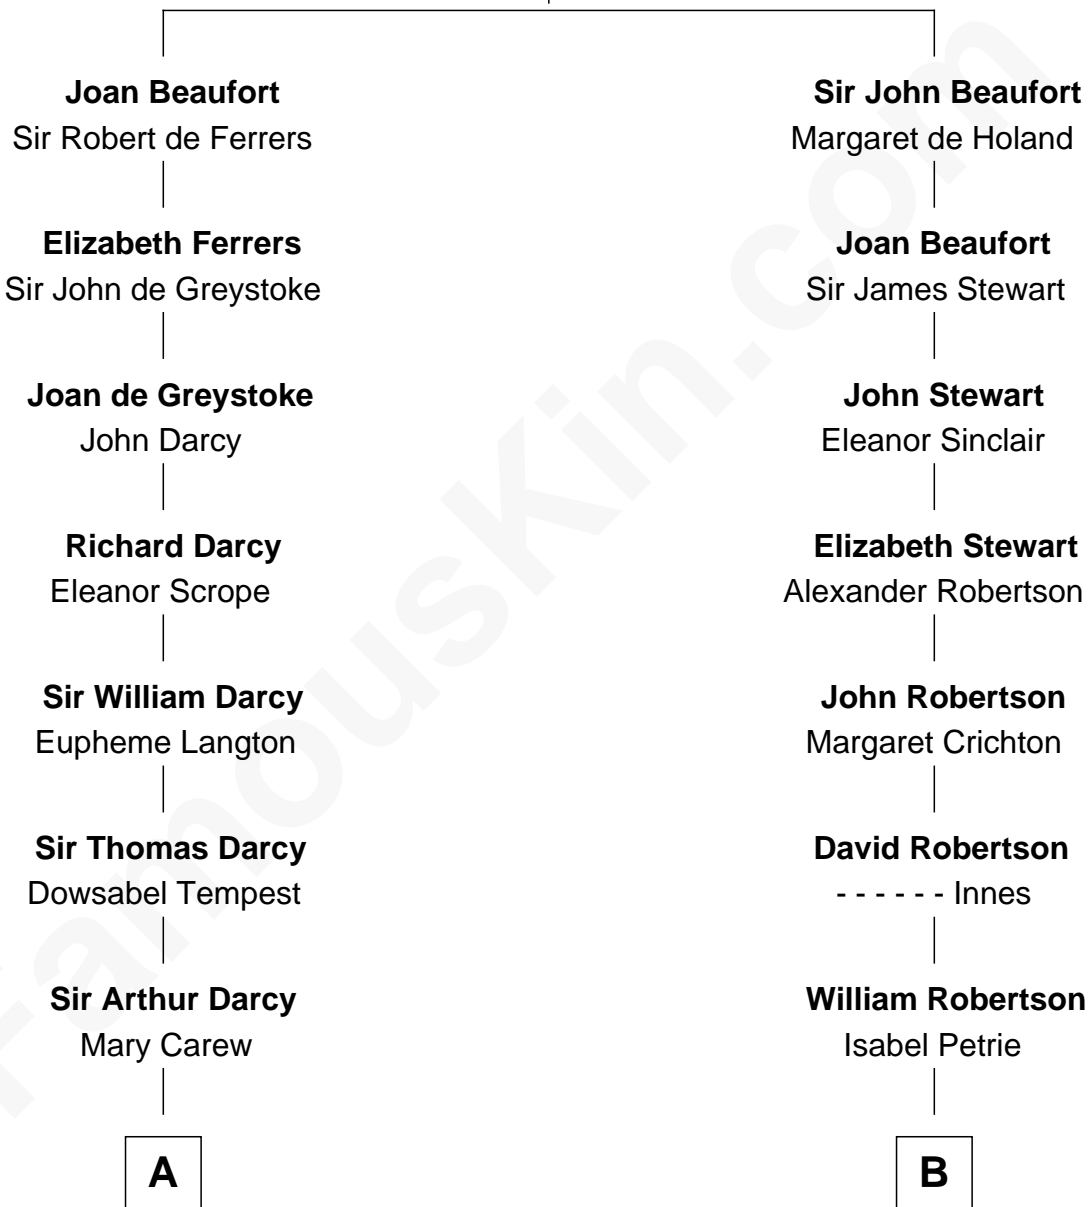

FamousKin.com
Relationship Chart of
Norman Rockwell
American Artist

10th cousin 8 times removed of
Patrick Henry
1st and 6th Governor of Virginia

John of Gaunt
 Katherine Roet

C

Jarvis Waring Rockwell

Anne Mary Hill

Norman Rockwell

American Artist

FamousKin.com