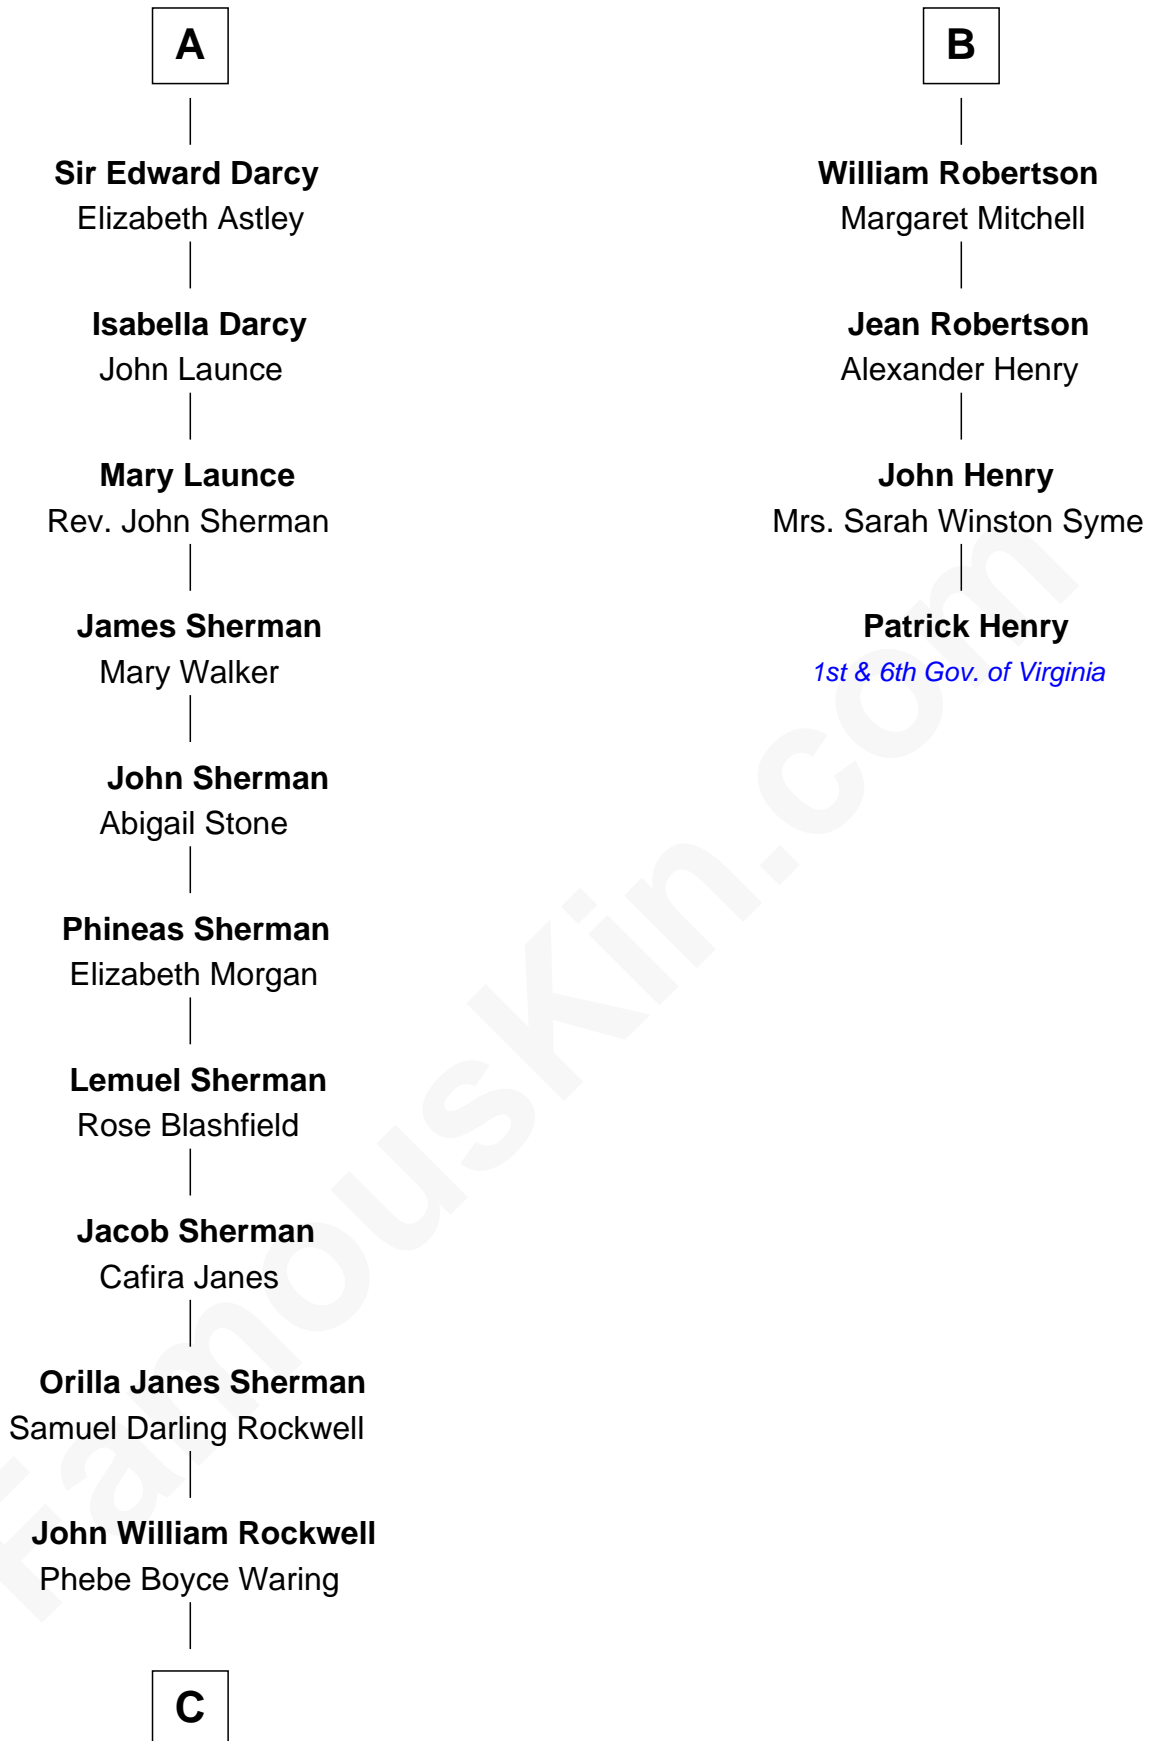

FamousKin.com
Relationship Chart of
Norman Rockwell
American Artist

10th cousin 8 times removed of
Patrick Henry
1st and 6th Governor of Virginia

John of Gaunt
 Katherine Roet

C

Jarvis Waring Rockwell

Anne Mary Hill

Norman Rockwell

American Artist

FamousKin.com