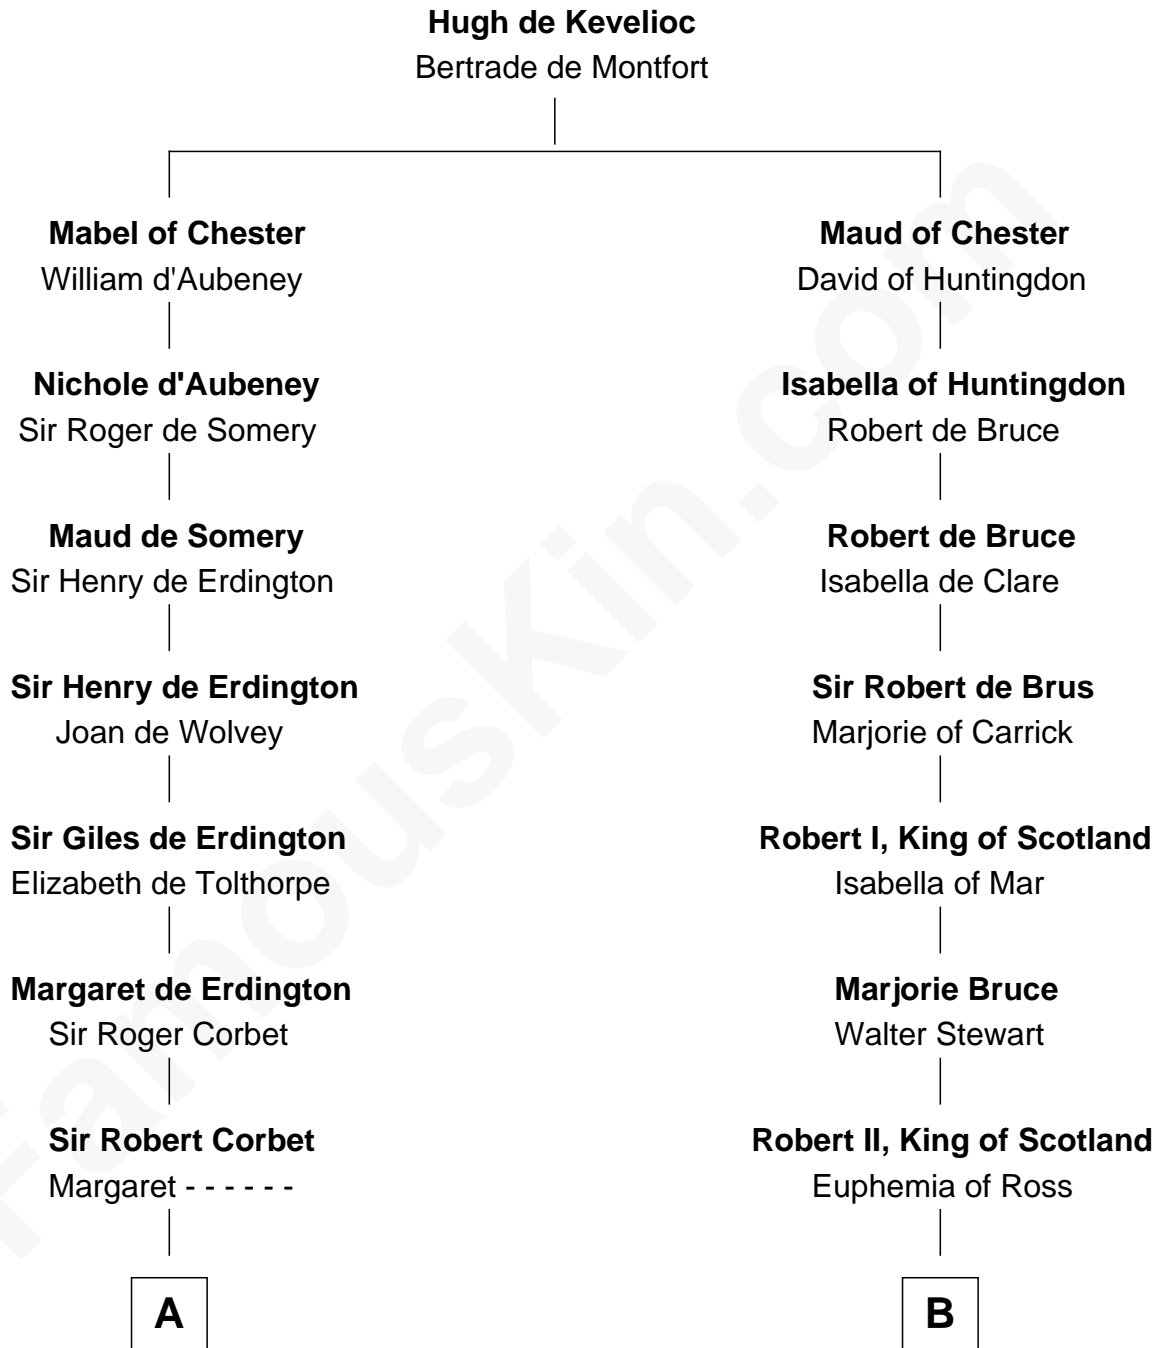

FamousKin.com
Relationship Chart of
Norman Rockwell
American Artist

18th cousin 3 times removed of
Patrick Henry
1st and 6th Governor of Virginia

C

Rachel Darling
Runa Rockwell

Samuel Darling Rockwell
Orilla Janes Sherman

John William Rockwell
Phebe Boyce Waring

Jarvis Waring Rockwell
Anne Mary Hill

Norman Rockwell
American Artist

D

John Henry
Mrs. Sarah Winston Syme

Patrick Henry
1st & 6th Gov. of Virginia

FamousKin.com