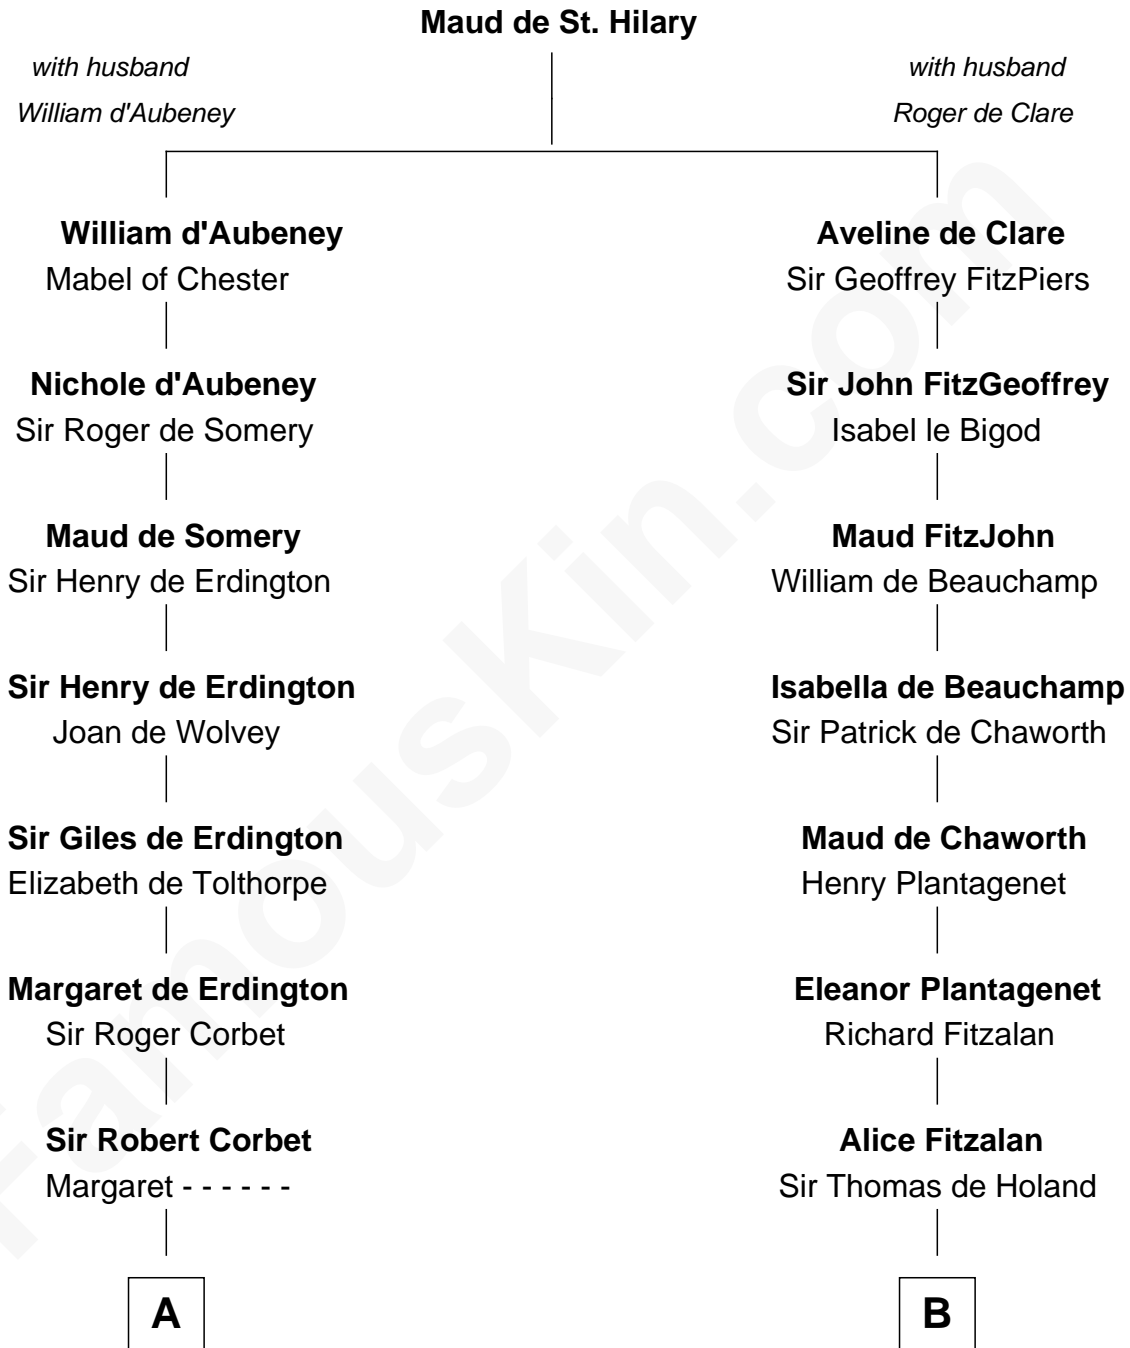

FamousKin.com
Relationship Chart of
Norman Rockwell
American Artist

17th cousin 4 times removed of
Patrick Henry
1st and 6th Governor of Virginia

C

—
Rachel Darling
Runa Rockwell

—
Samuel Darling Rockwell
Orilla Janes Sherman

—
John William Rockwell
Phebe Boyce Waring

—
Jarvis Waring Rockwell
Anne Mary Hill

—
Norman Rockwell
American Artist

FamousKin.com