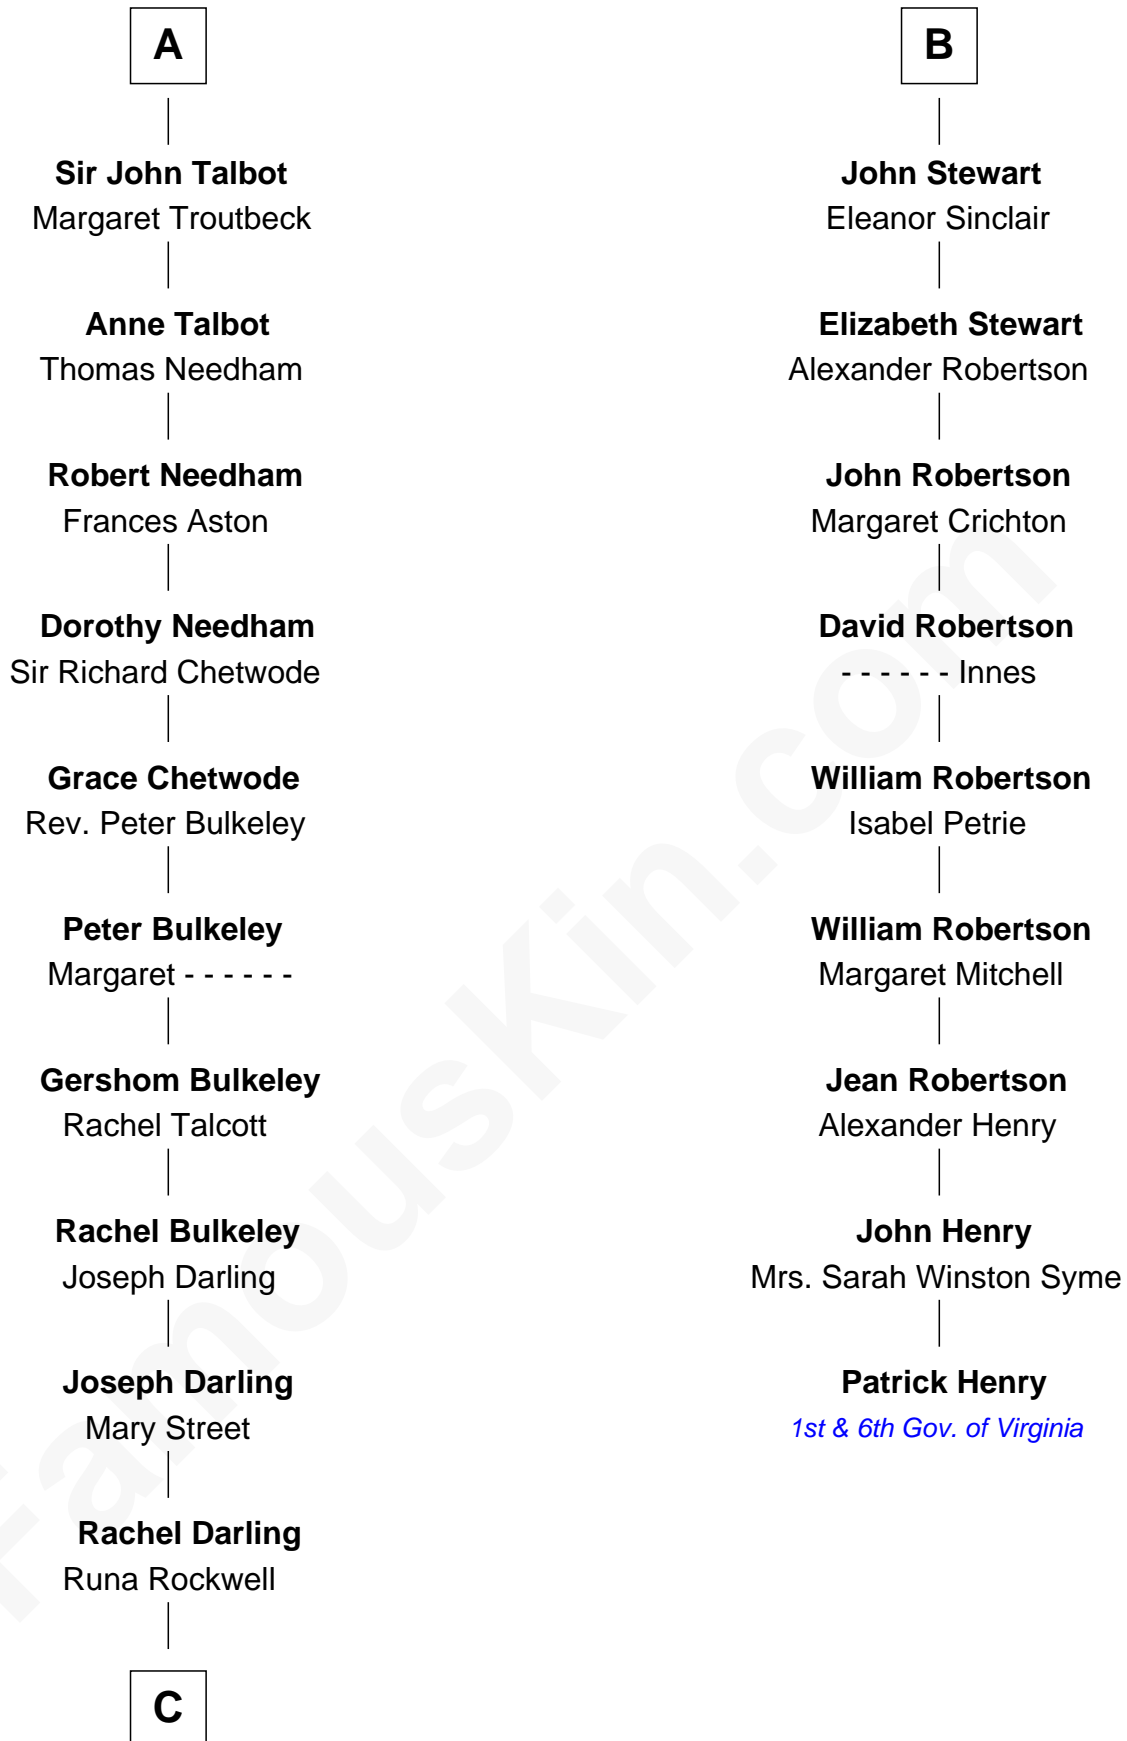

**FamousKin.com**  
**Relationship Chart of**  
**Norman Rockwell**  
*American Artist*

**15th cousin 5 times removed of**  
**Patrick Henry**  
*1st and 6th Governor of Virginia*

**C**

—  
**Samuel Darling Rockwell**

Orilla Janes Sherman

—  
**John William Rockwell**

Phebe Boyce Waring

—  
**Jarvis Waring Rockwell**

Anne Mary Hill

—  
**Norman Rockwell**

*American Artist*

FamousKin.com