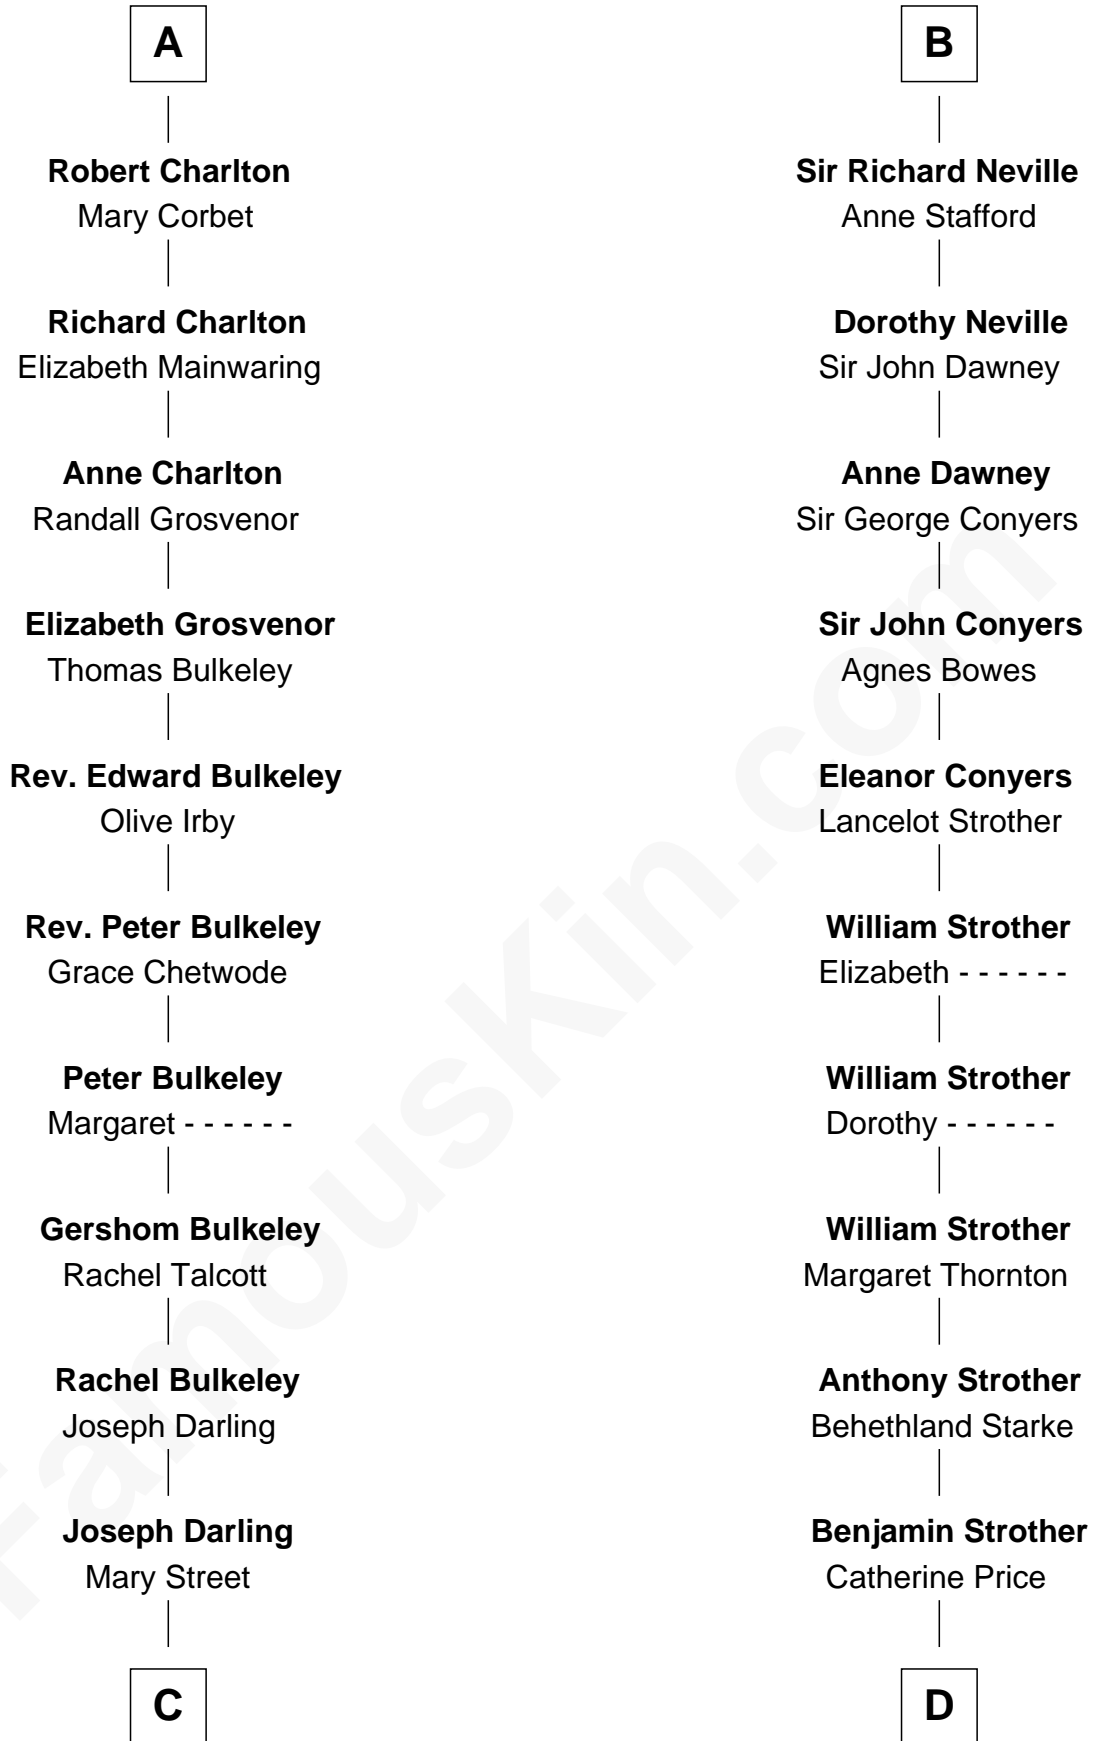

FamousKin.com Relationship Chart of

Norman Rockwell

American Artist

21st cousin of

Randolph Scott

Movie Actor

Alan la Zouche

Ellen de Quincy

George Neville

Elizabeth Beauchamp

Sir Henry Neville

Joan Bouchier

B

C

Rachel Darling
Runa Rockwell

Samuel Darling Rockwell
Orilla Janes Sherman