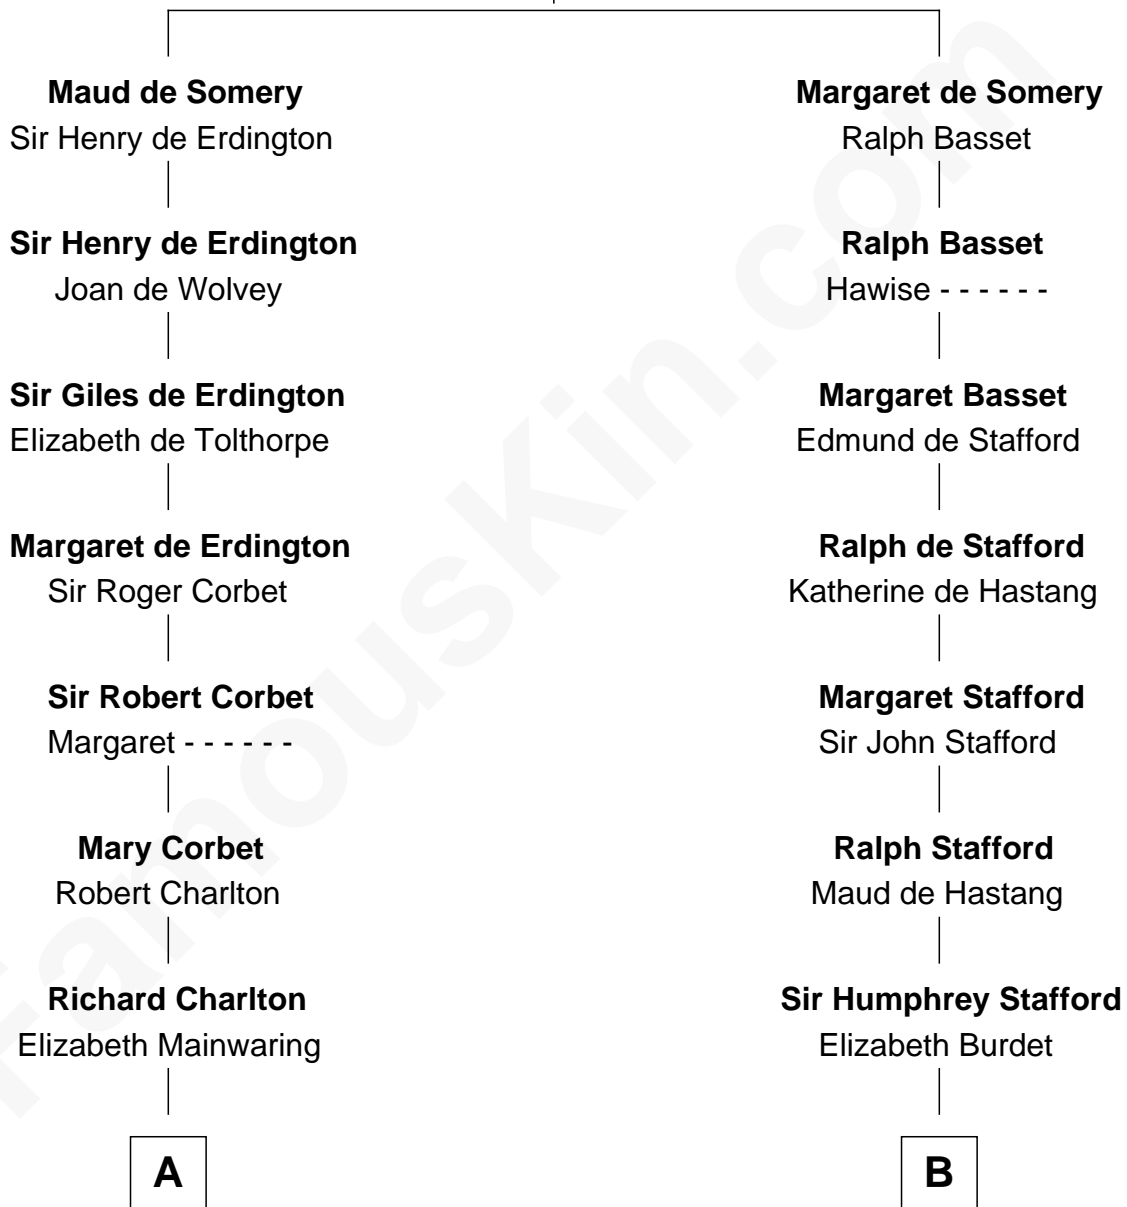

FamousKin.com
Relationship Chart of
Norman Rockwell
American Artist

19th cousin 1 time removed of

Julia (Ward) Howe
Author of "The Battle Hymn of the Republic"

Sir Roger de Somery
 Nichole d'Aubenev

C

John William Rockwell

Phebe Boyce Waring

Jarvis Waring Rockwell

Anne Mary Hill

Norman Rockwell

American Artist

D

Anna Ray

Samuel Ward