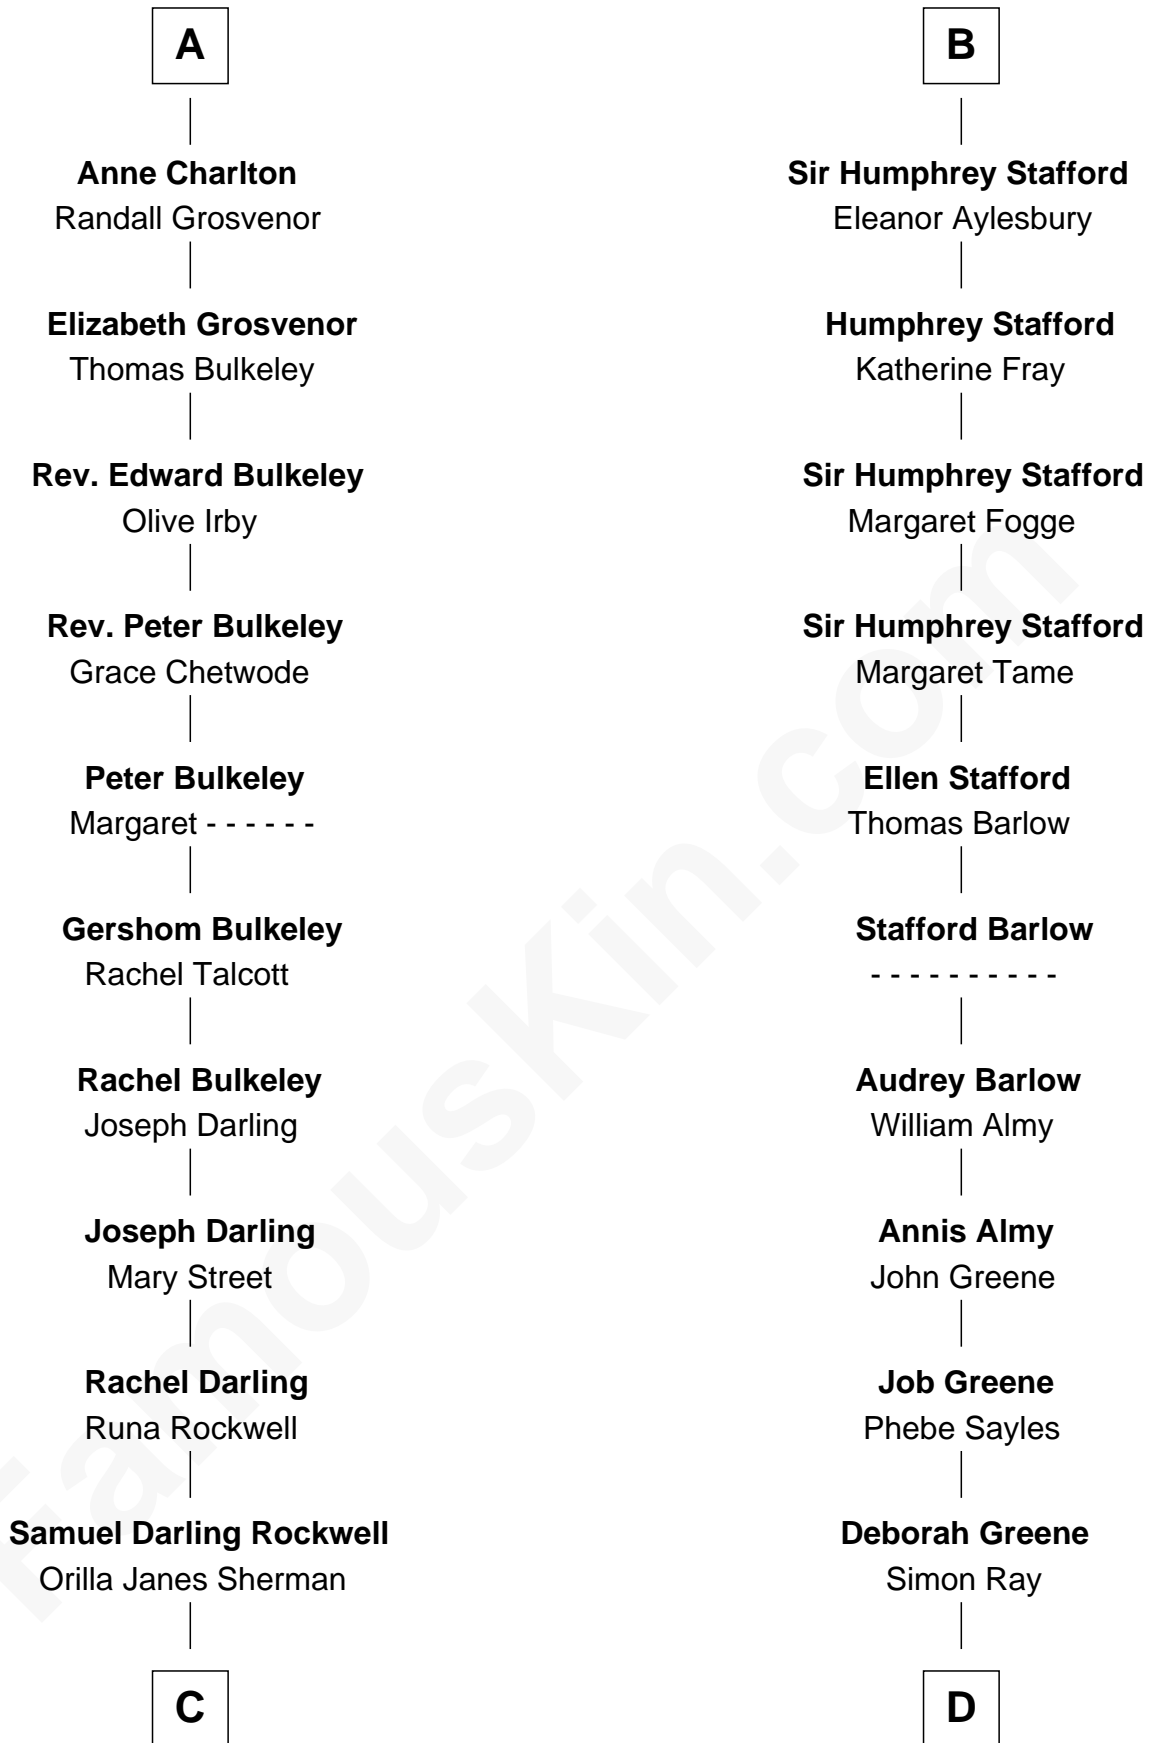

FamousKin.com
Relationship Chart of
Norman Rockwell
American Artist

19th cousin 1 time removed of

Julia (Ward) Howe
Author of "The Battle Hymn of the Republic"

Sir Roger de Somery
 Nichole d'Aubenev

C

John William Rockwell

Phebe Boyce Waring

Jarvis Waring Rockwell

Anne Mary Hill

Norman Rockwell

American Artist

D

Anna Ray

Samuel Ward

Samuel Ward

Phebe Greene

Samuel Ward

Julia Rush Cutler

Julia (Ward) Howe

American Poet

FamousKin.com