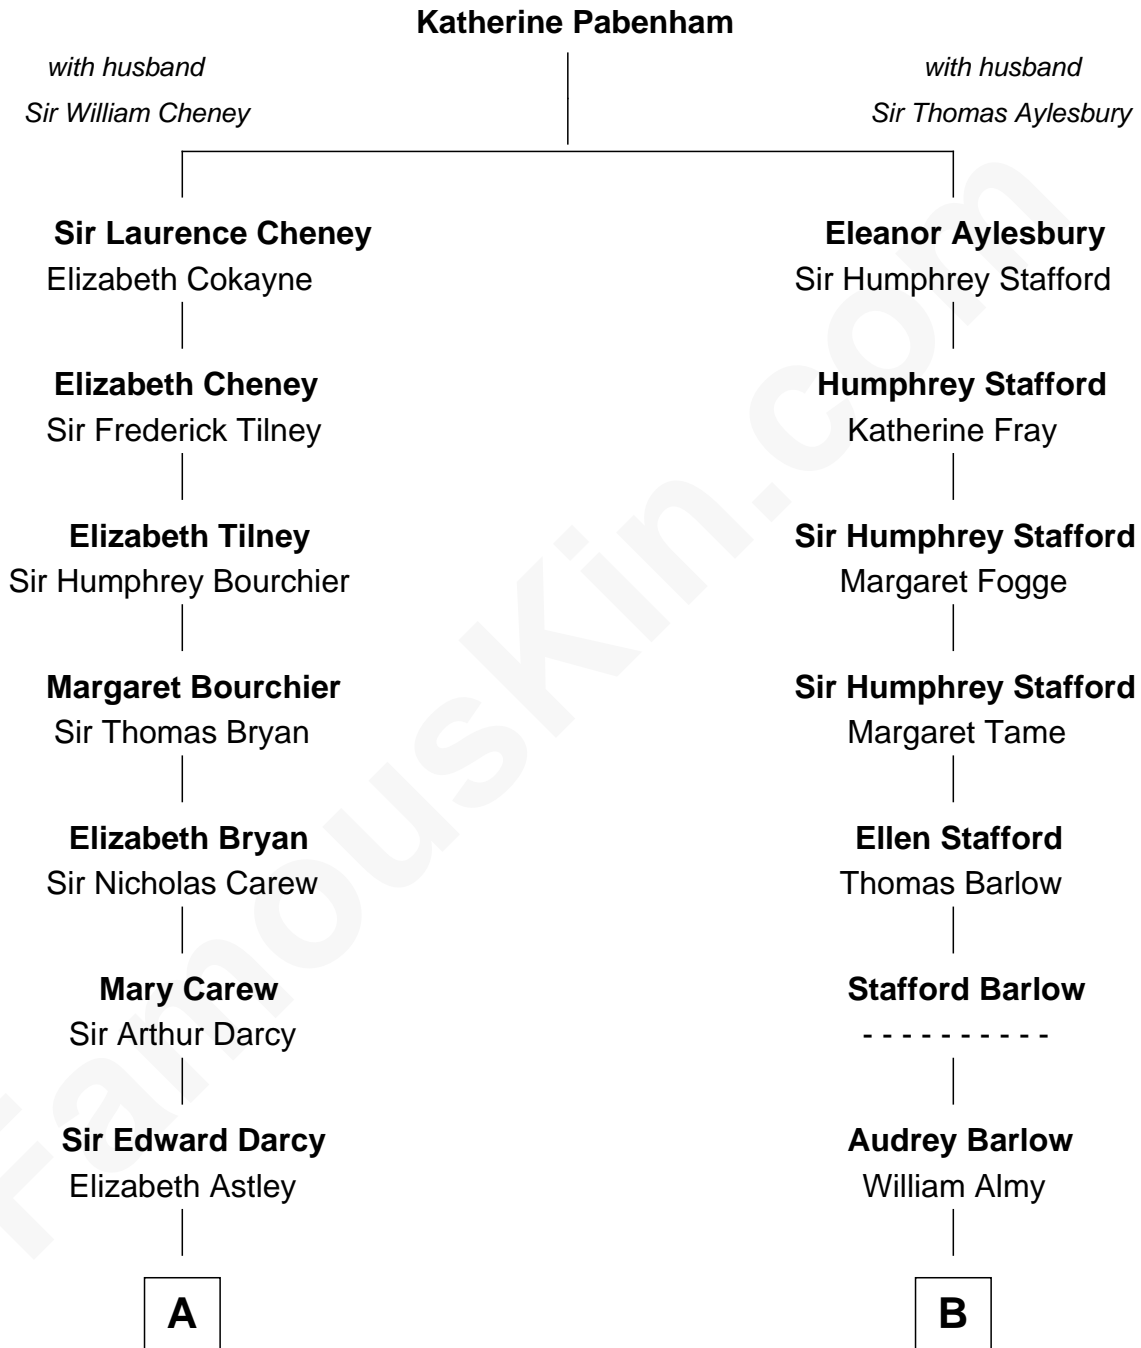

FamousKin.com
Relationship Chart of
Norman Rockwell
American Artist

10th cousin 7 times removed of
William Greene
2nd Governor of Rhode Island

A

Isabella Darcy
John Launce

Mary Launce
Rev. John Sherman

James Sherman
Mary Walker

John Sherman
Abigail Stone

Phineas Sherman
Elizabeth Morgan

Lemuel Sherman
Rose Blashfield

Jacob Sherman
Cafira Janes

Orilla Janes Sherman
Samuel Darling Rockwell

John William Rockwell
Phebe Boyce Waring

Jarvis Waring Rockwell
Anne Mary Hill

Norman Rockwell
American Artist

B

Annis Almy
John Greene

Samuel Greene
Mary Gorton

William Greene
Catharine Greene

William Greene
2nd Governor of Rhode Island

William Greene photo by [Sarnold17](#) (CC BY-SA 3.0)