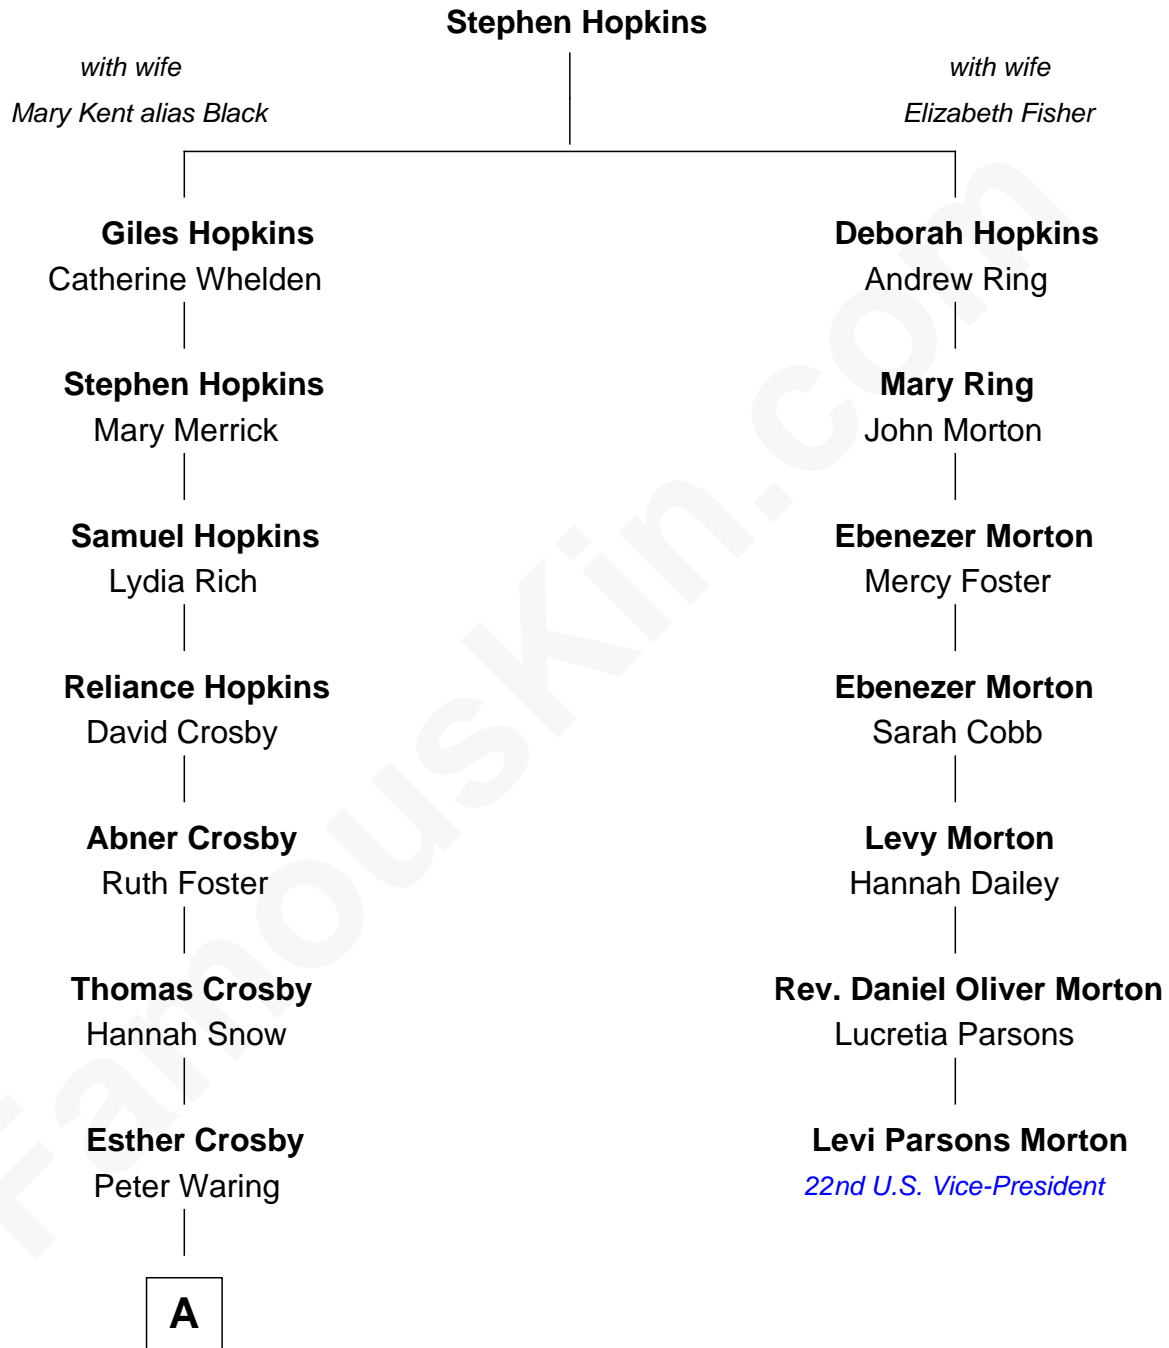

**FamousKin.com**  
**Relationship Chart of**  
**Norman Rockwell**  
*American Artist*

6th cousin 4 times removed of

**Levi Parsons Morton**  
*22nd U.S. Vice-President*

**A**

—  
**Jarvis Augustus Waring**

Nancy Odell Boyce

—  
**Phebe Boyce Waring**

John William Rockwell

—  
**Jarvis Waring Rockwell**

Anne Mary Hill

—  
**Norman Rockwell**

*American Artist*

FamousKin.com