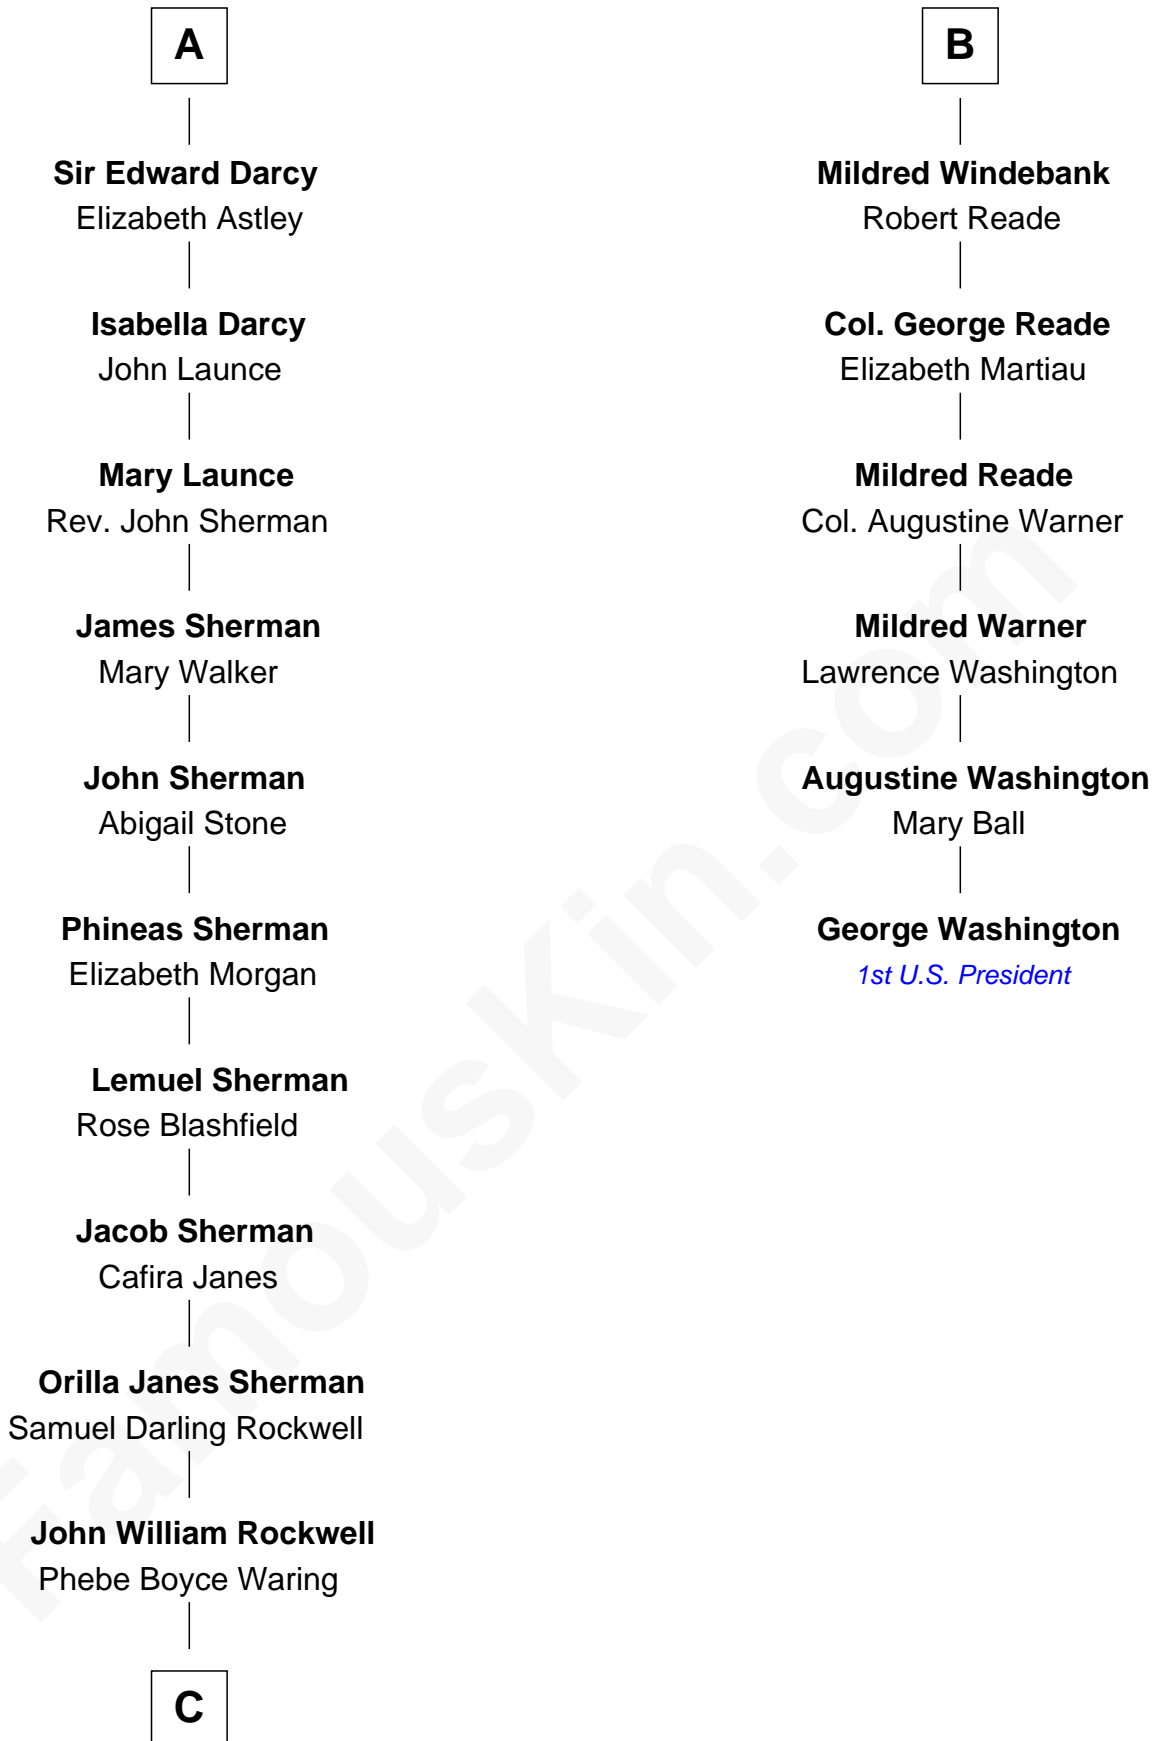

FamousKin.com
Relationship Chart of
Norman Rockwell
American Artist

12th cousin 6 times removed of
George Washington
1st U.S. President

C

Jarvis Waring Rockwell

Anne Mary Hill

Norman Rockwell

American Artist

FamousKin.com