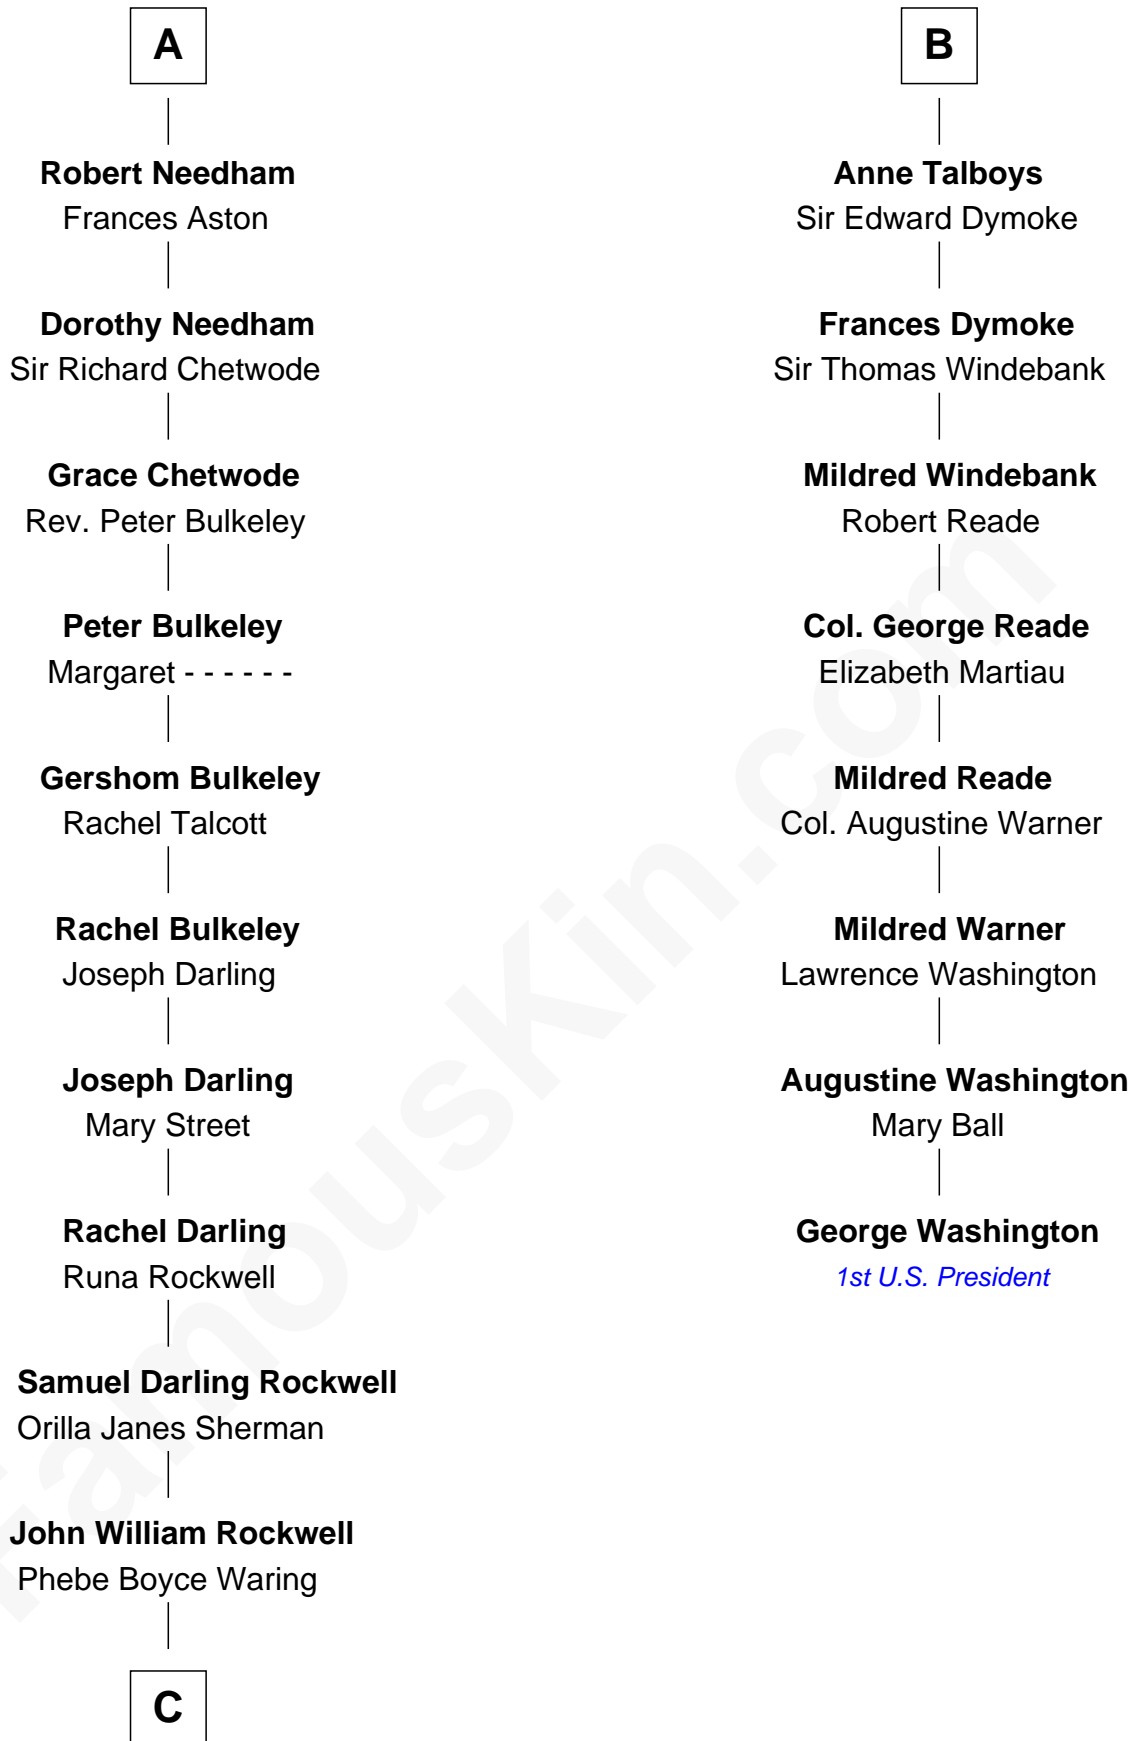

FamousKin.com
Relationship Chart of
Norman Rockwell
American Artist

14th cousin 4 times removed of
George Washington
1st U.S. President

C

—
Jarvis Waring Rockwell

Anne Mary Hill

—
Norman Rockwell

American Artist

FamousKin.com