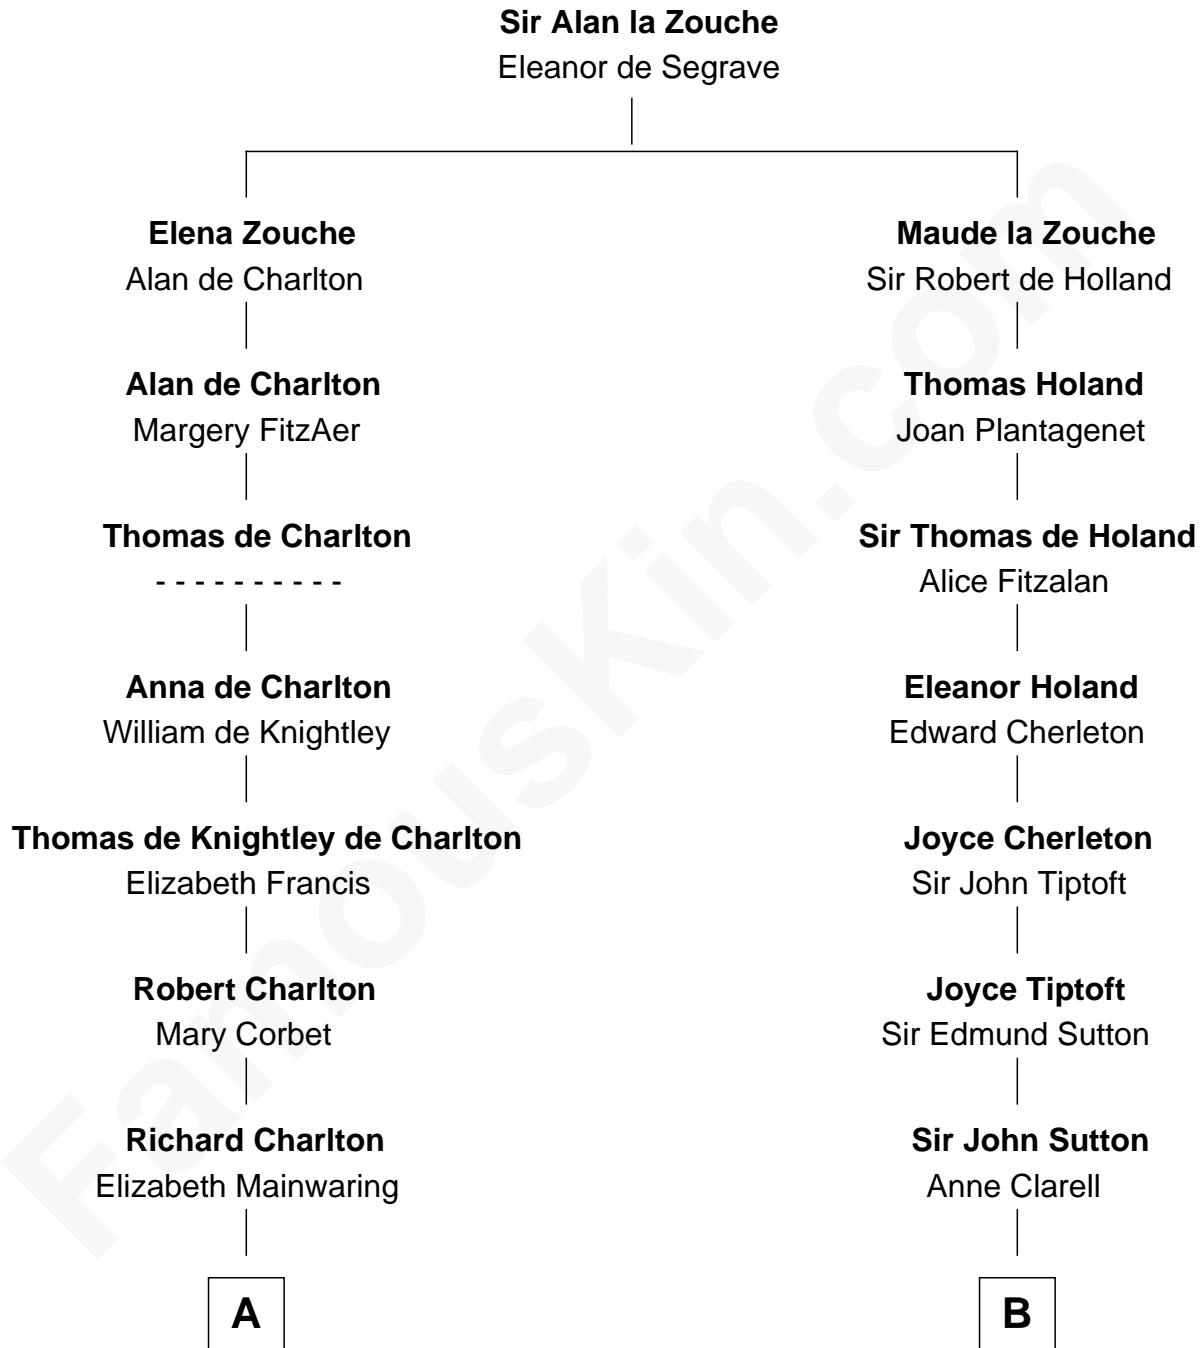

FamousKin.com
Relationship Chart of
Norman Rockwell
American Artist

14th cousin 5 times removed of
George Washington
1st U.S. President

C

—
John William Rockwell

Phebe Boyce Waring

—
Jarvis Waring Rockwell

Anne Mary Hill

—
Norman Rockwell

American Artist

FamousKin.com