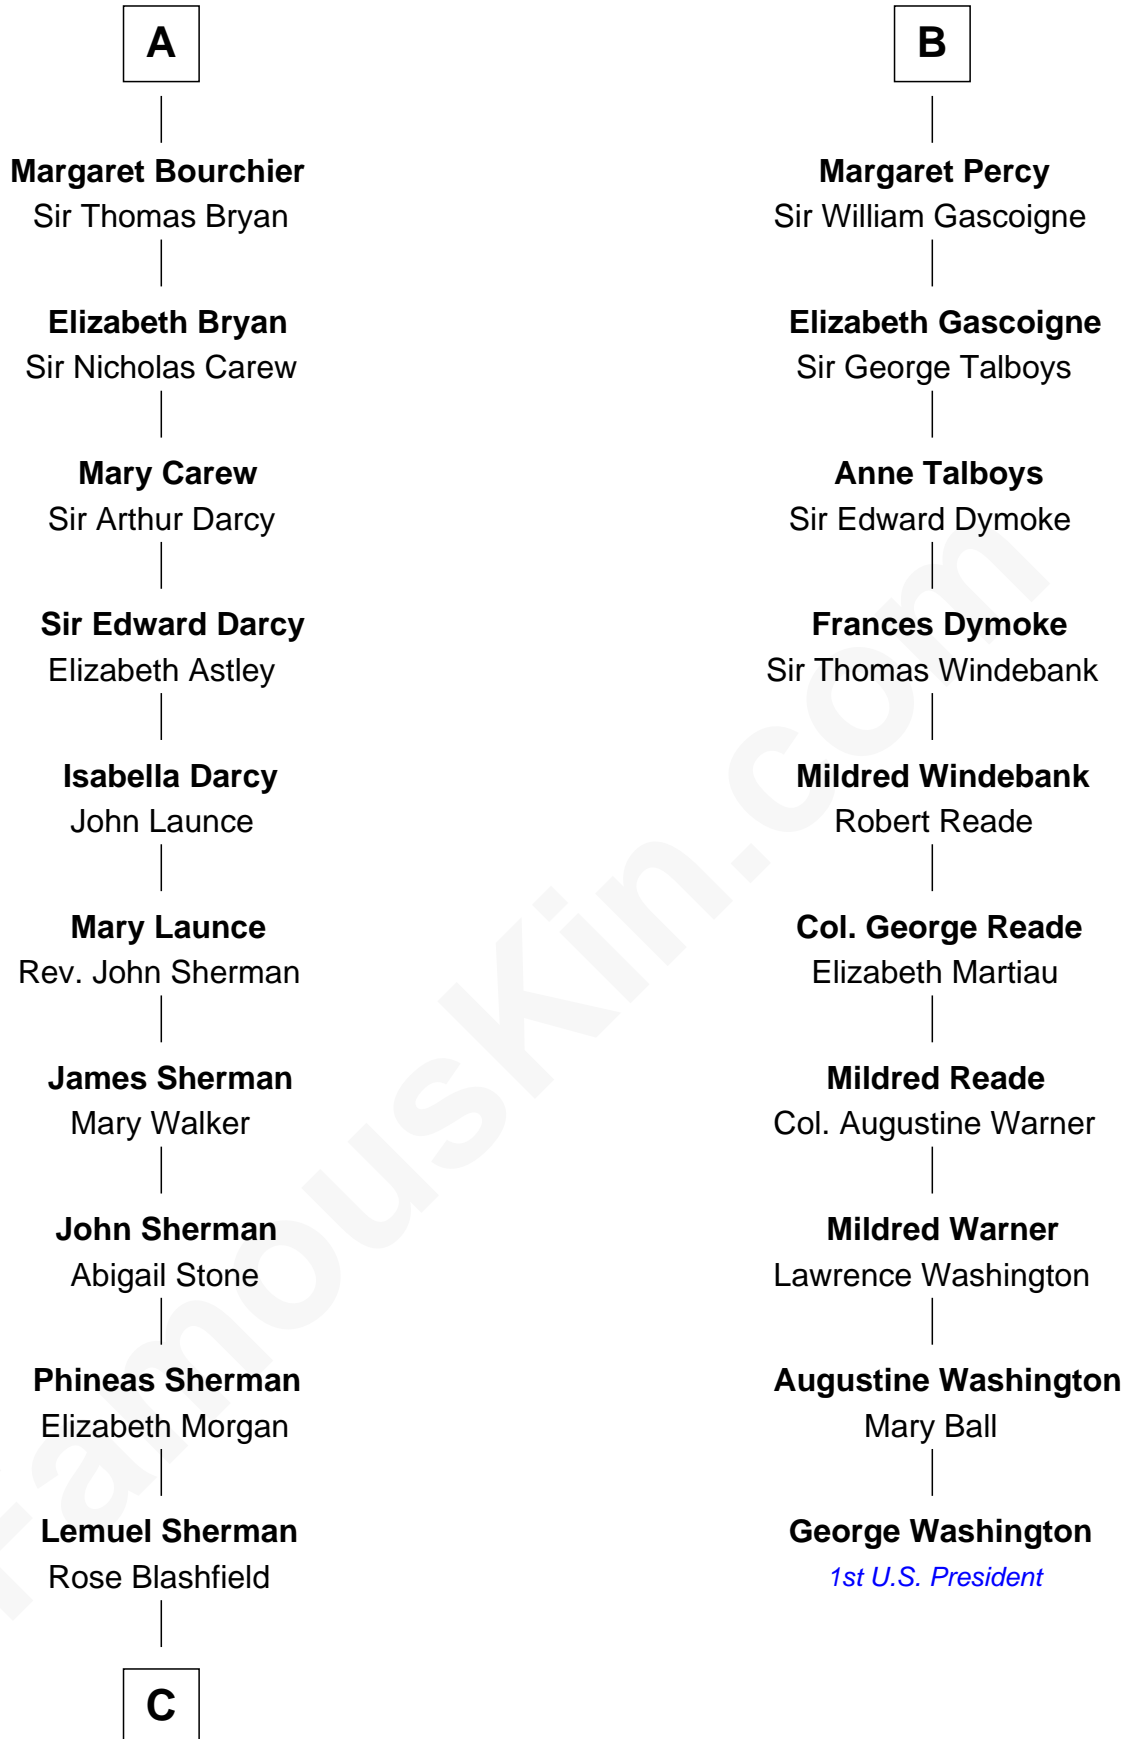

FamousKin.com
Relationship Chart of
Norman Rockwell
American Artist

16th cousin 5 times removed of
George Washington
1st U.S. President

C

—
Jacob Sherman

Cafira Janes

—
Orilla Janes Sherman
Samuel Darling Rockwell

—
John William Rockwell
Phebe Boyce Waring

—
Jarvis Waring Rockwell
Anne Mary Hill

—
Norman Rockwell
American Artist

FamousKin.com