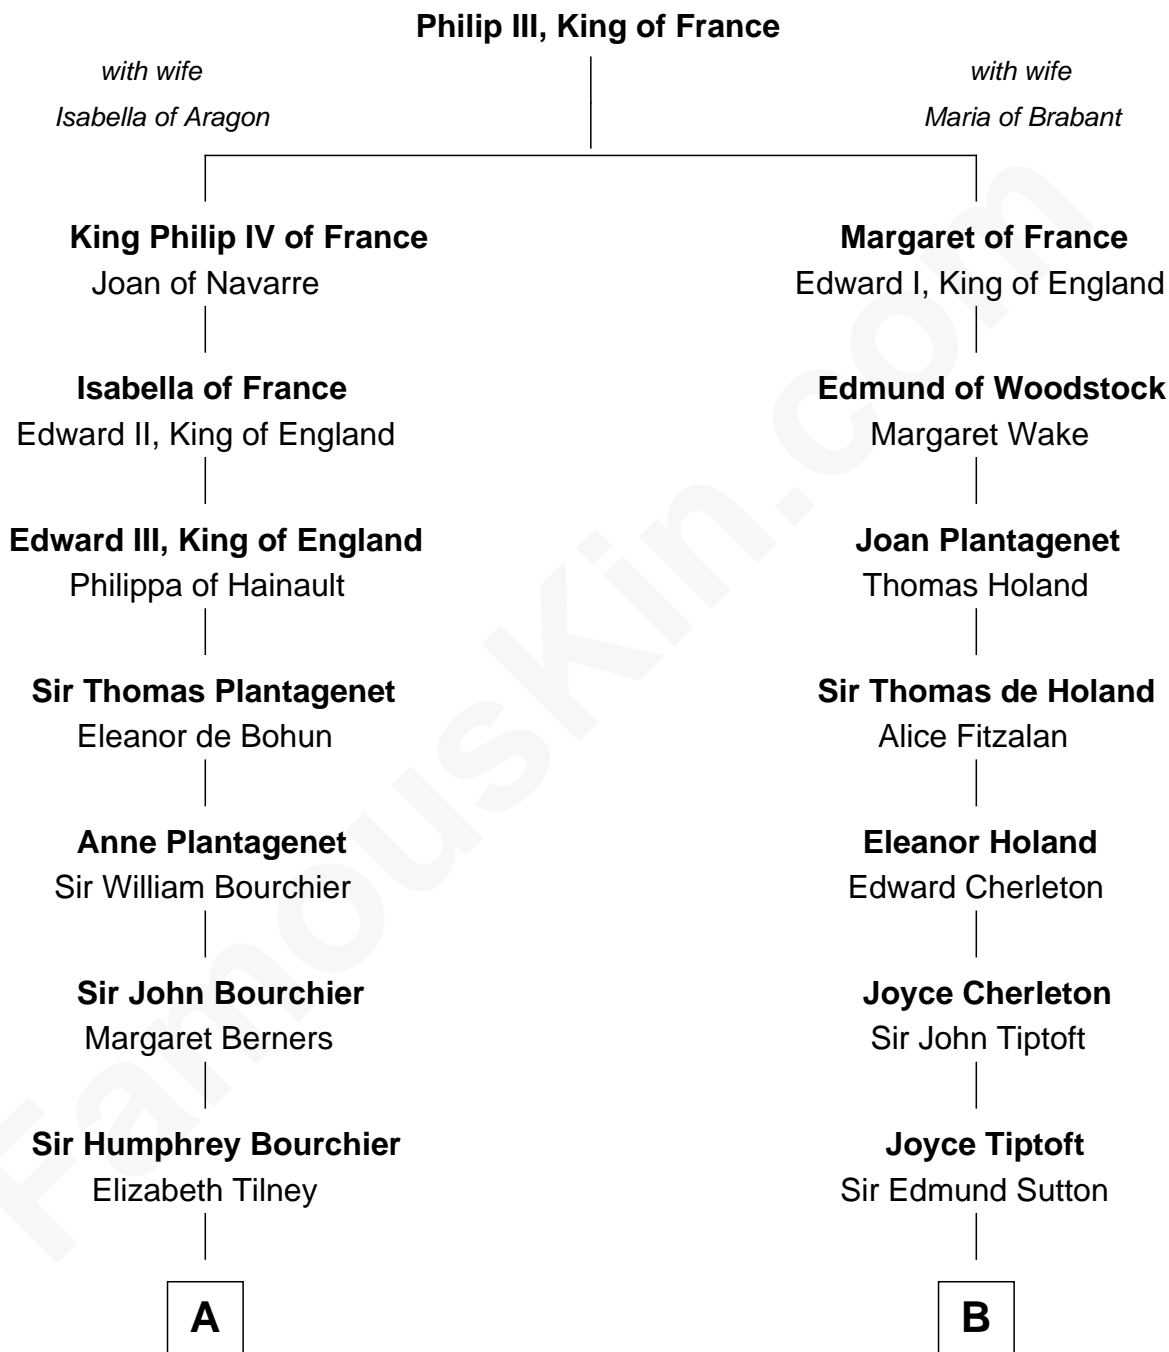

FamousKin.com
Relationship Chart of
Norman Rockwell
American Artist

15th cousin 6 times removed of
George Washington
1st U.S. President

C

—
Jacob Sherman

Cafira Janes

—
Orilla Janes Sherman
Samuel Darling Rockwell

—
John William Rockwell
Phebe Boyce Waring

—
Jarvis Waring Rockwell
Anne Mary Hill

—
Norman Rockwell
American Artist

FamousKin.com