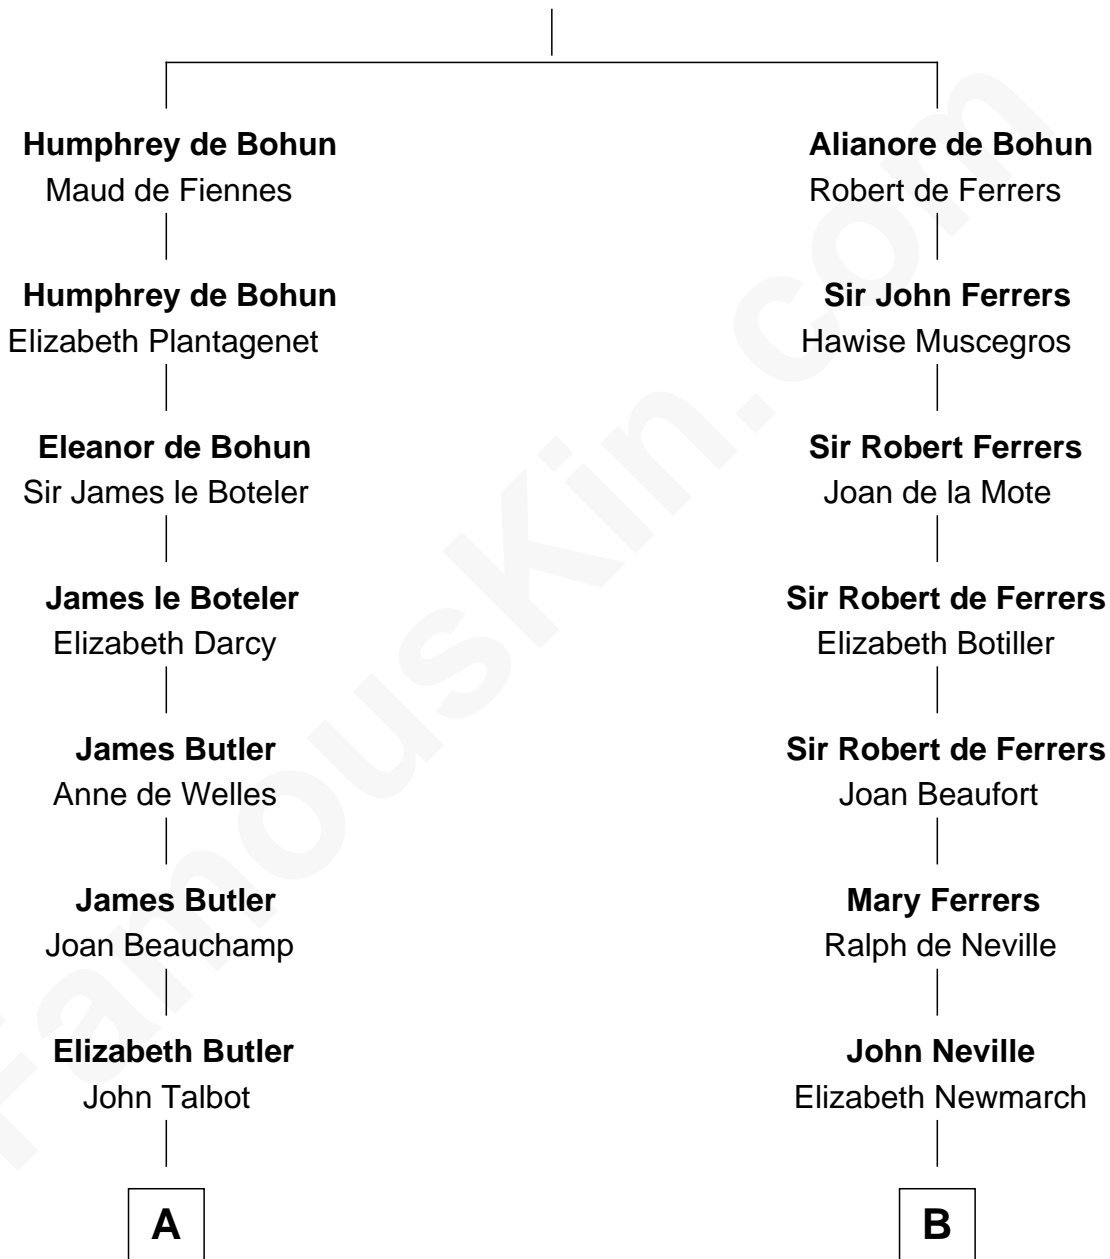

FamousKin.com
Relationship Chart of
Norman Rockwell
American Artist

17th cousin 4 times removed of
George Washington
1st U.S. President

Sir Humphrey de Bohun
 Eleanor de Braiose

C

—
Rachel Darling
Runa Rockwell

—
Samuel Darling Rockwell
Orilla Janes Sherman

—
John William Rockwell
Phebe Boyce Waring

—
Jarvis Waring Rockwell
Anne Mary Hill

—
Norman Rockwell
American Artist

FamousKin.com