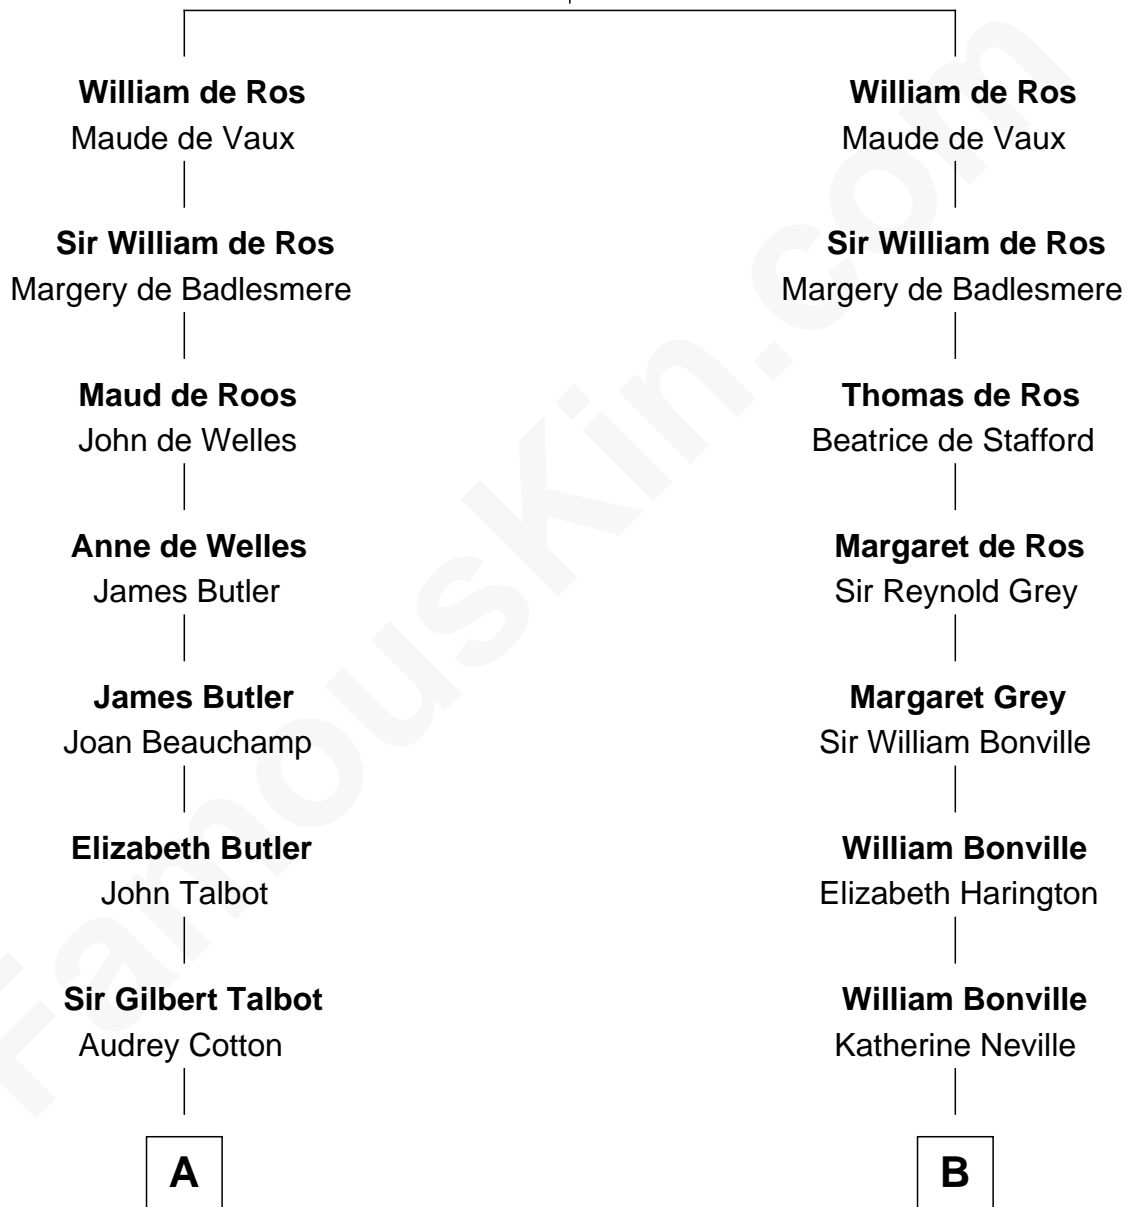

FamousKin.com
Relationship Chart of
Norman Rockwell
American Artist

16th cousin 4 times removed of

John Langdon
Signer of the U.S. Constitution

Sir Robert de Ros
 Isabel de Aubeney

C

—
Samuel Darling Rockwell

Orilla Janes Sherman

—
John William Rockwell

Phebe Boyce Waring

—
Jarvis Waring Rockwell

Anne Mary Hill

—
Norman Rockwell

American Artist

FamousKin.com