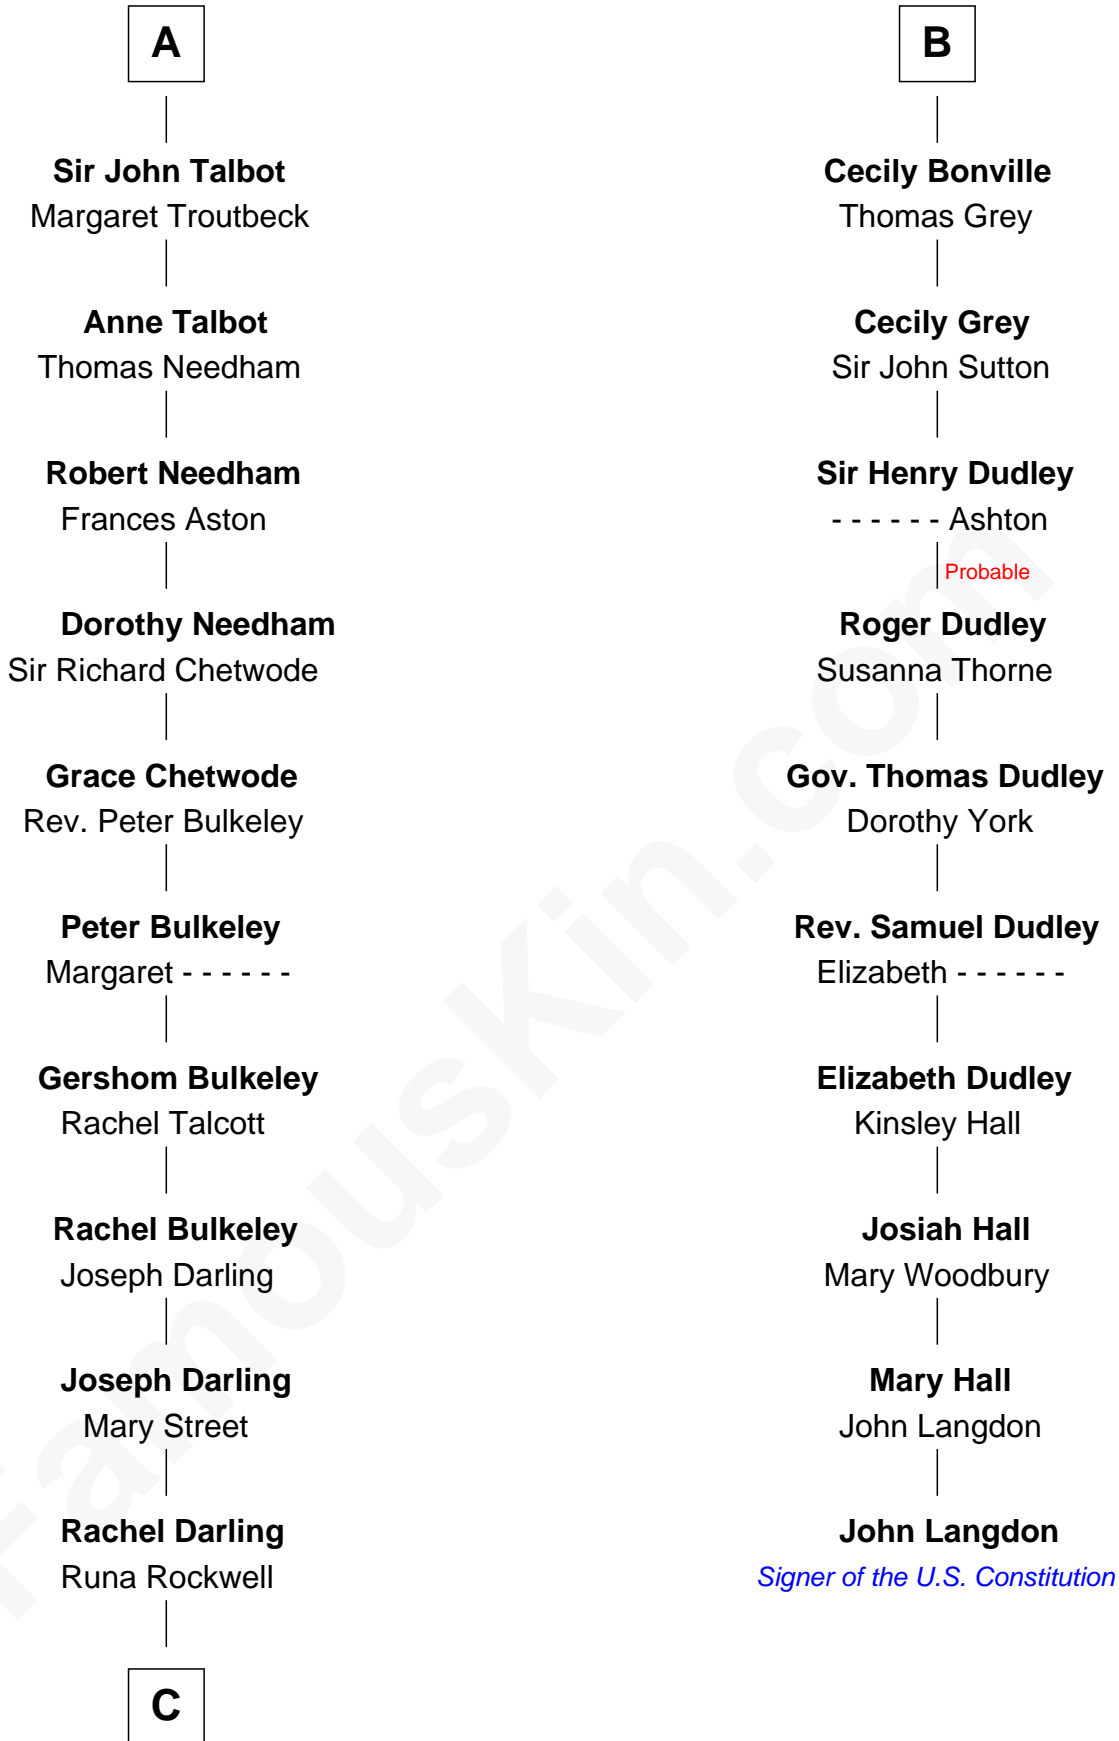

FamousKin.com
Relationship Chart of
Norman Rockwell
American Artist

16th cousin 4 times removed of

John Langdon
Signer of the U.S. Constitution

Sir Robert de Ros
 Isabel de Aubeney

C

—
Samuel Darling Rockwell

Orilla Janes Sherman

—
John William Rockwell

Phebe Boyce Waring

—
Jarvis Waring Rockwell

Anne Mary Hill

—
Norman Rockwell

American Artist

FamousKin.com