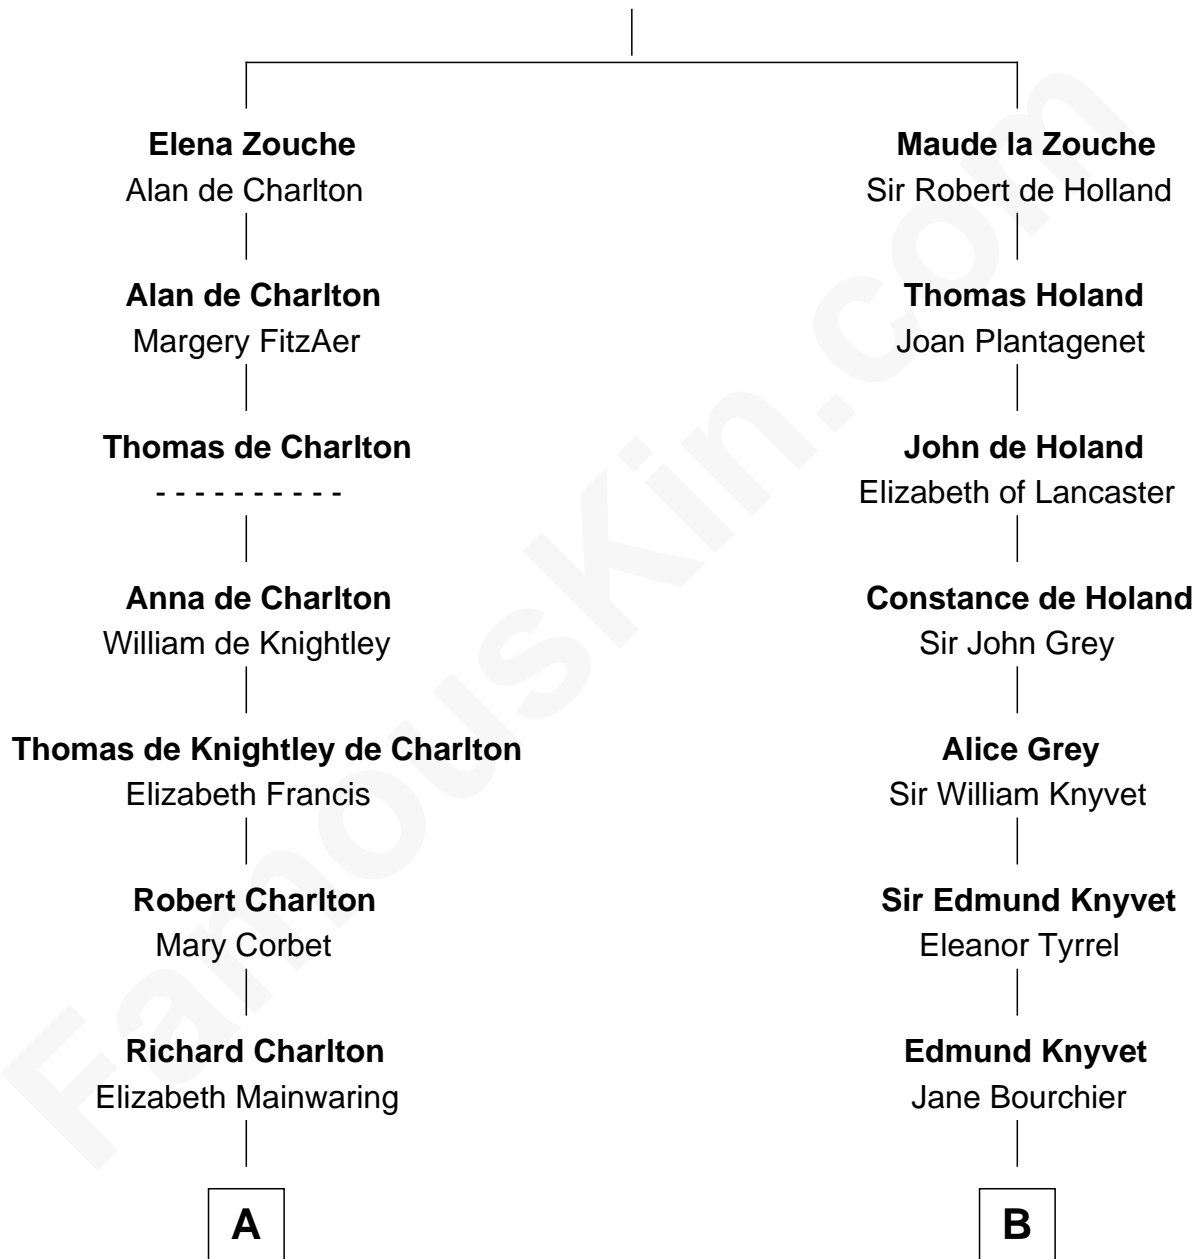

# FamousKin.com Relationship Chart of

**Norman Rockwell**

*American Artist*

19th cousin of

**Louis Auchincloss**

*Author*

**Sir Alan la Zouche**

Eleanor de Segrave

FamousKin.com