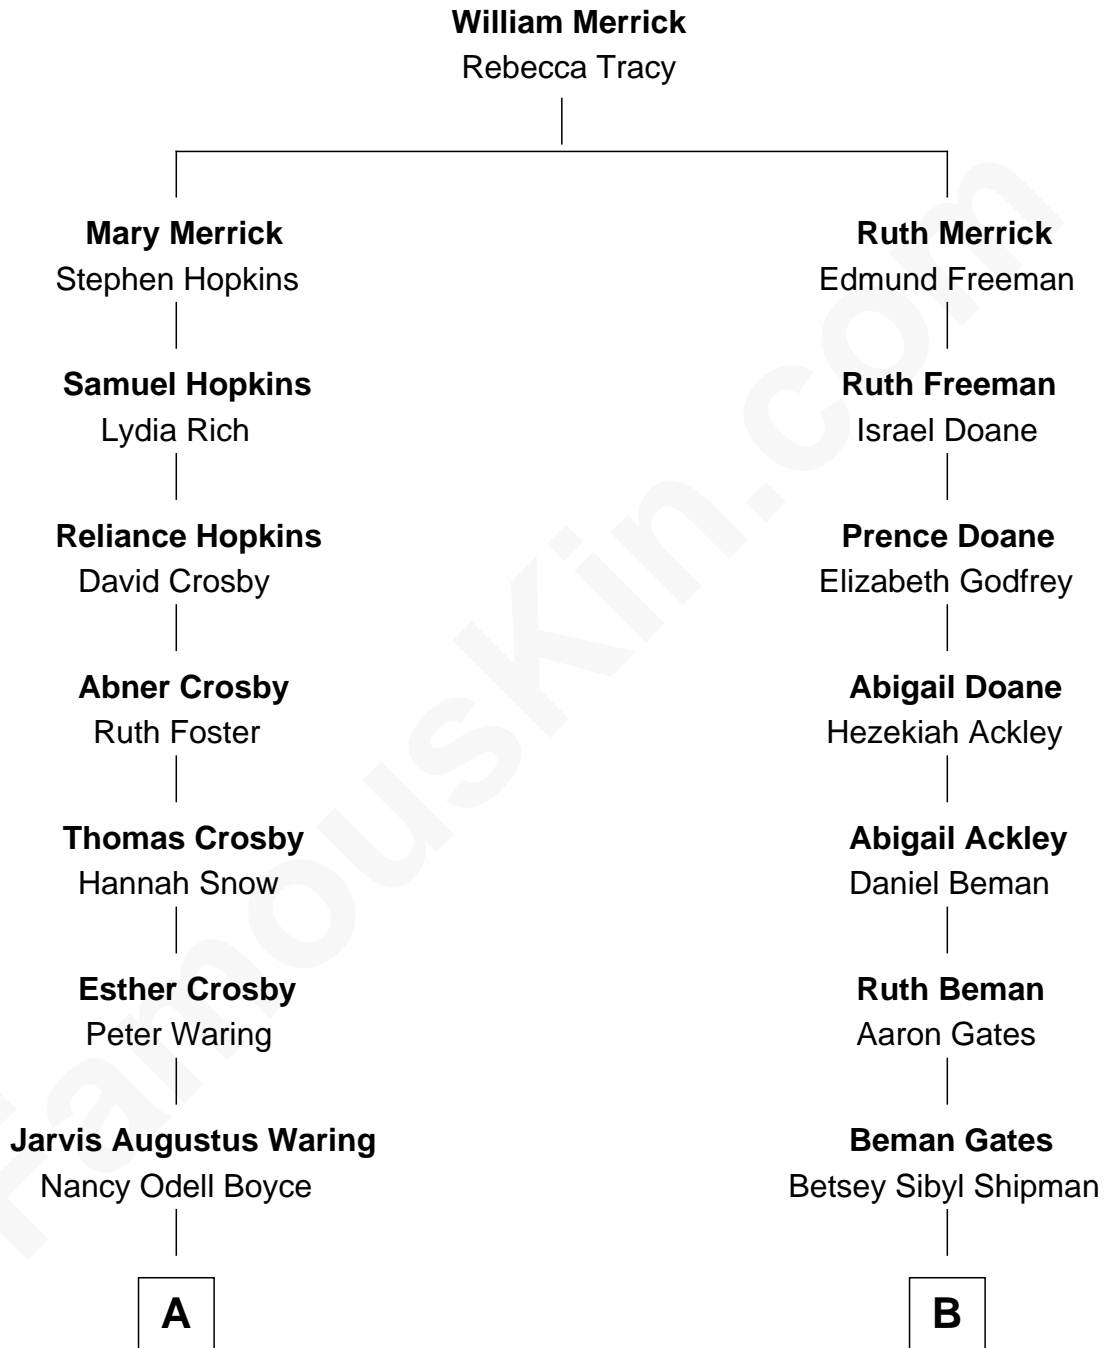

FamousKin.com
Relationship Chart of
Norman Rockwell
American Artist

8th cousin 1 time removed of
Charles Dawes
30th U.S. Vice-President

A

Phebe Boyce Waring
John William Rockwell

Jarvis Waring Rockwell
Anne Mary Hill

Norman Rockwell
American Artist

B

Mary Beman Gates
Brig. Gen. Rufus R. Dawes

Charles Dawes
30th U.S. Vice-President

FamousKin.com