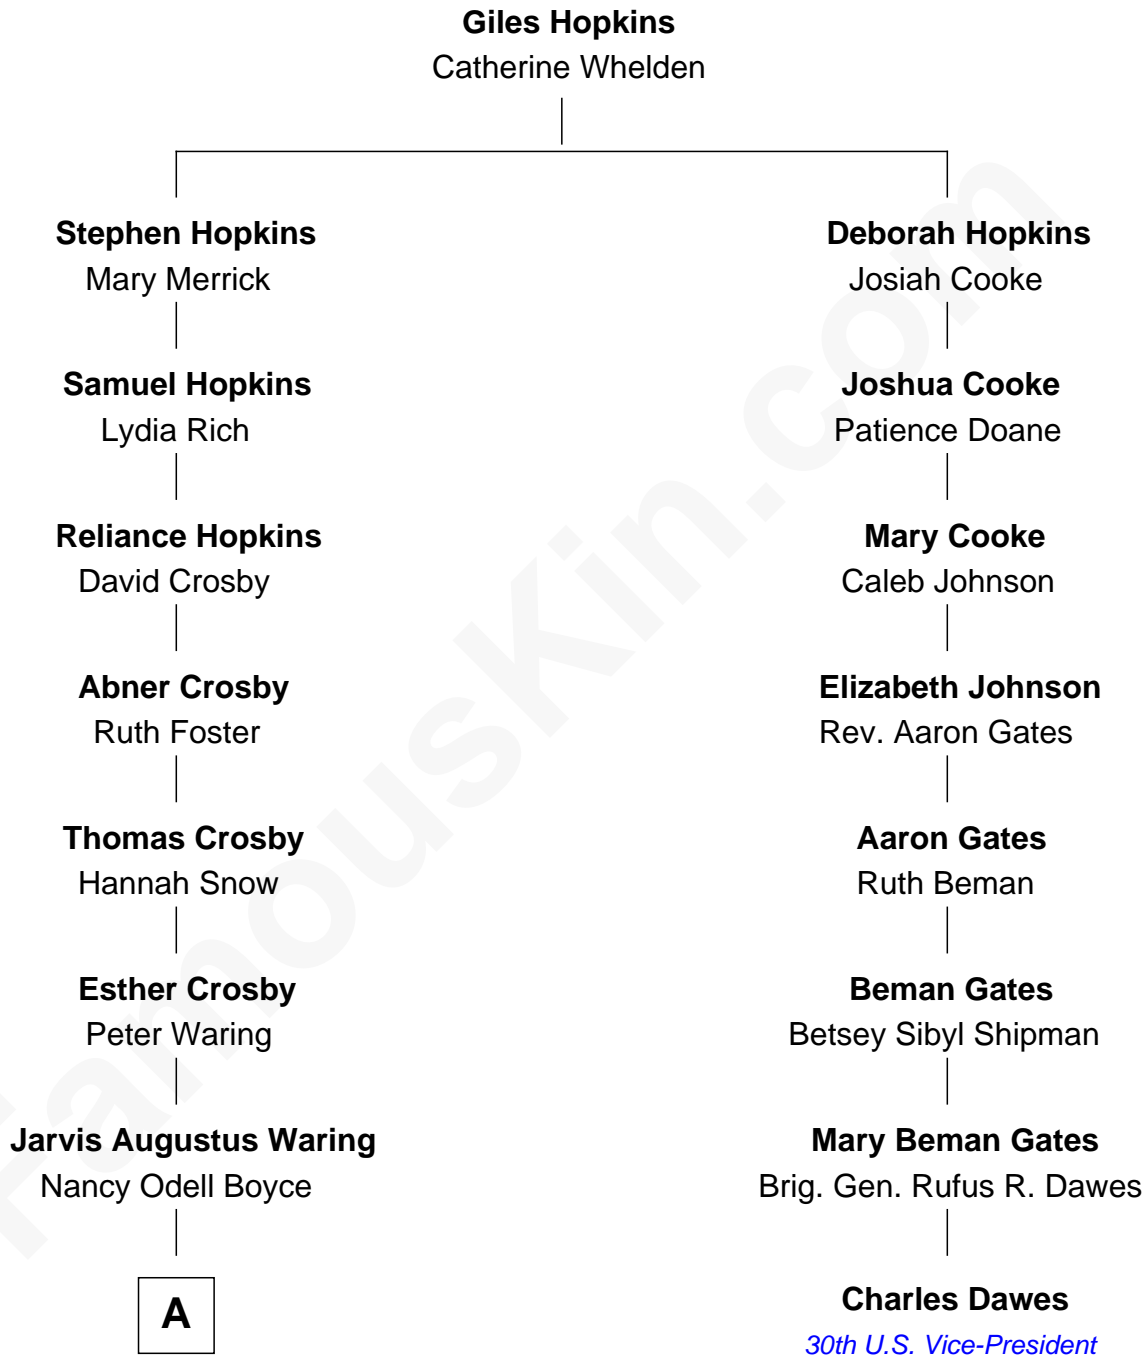

FamousKin.com
Relationship Chart of
Norman Rockwell
American Artist

7th cousin 2 times removed of

Charles Dawes
30th U.S. Vice-President

A

—
Phebe Boyce Waring
John William Rockwell

—
Jarvis Waring Rockwell
Anne Mary Hill

—
Norman Rockwell
American Artist

FamousKin.com