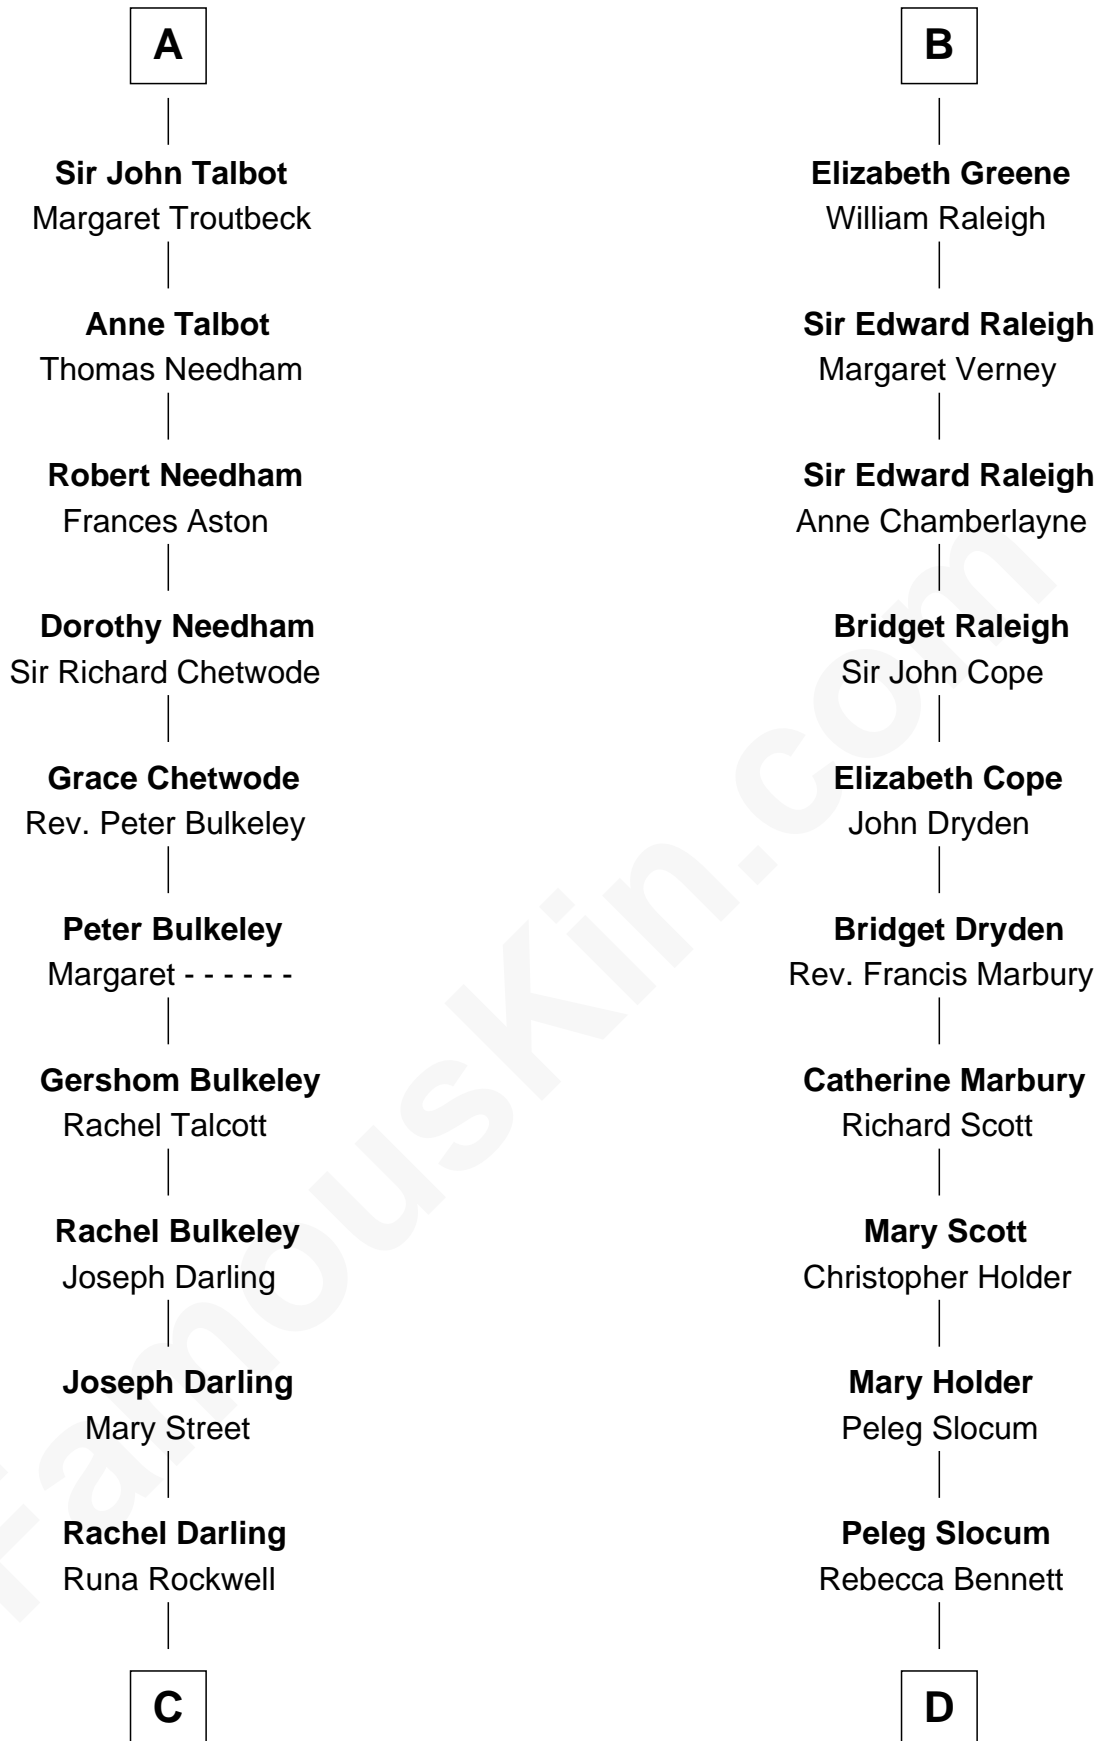

FamousKin.com
Relationship Chart of
Norman Rockwell
American Artist

20th cousin 1 time removed of
Hetty Green
"The Witch of Wall Street"

C

Samuel Darling Rockwell

Orilla Janes Sherman

John William Rockwell

Phebe Boyce Waring

Jarvis Waring Rockwell

Anne Mary Hill

Norman Rockwell

American Artist

D

Giles Slocum

Sylvia Russell

Abigail Slocum

Isaac Howland

Mehitable Howland

Gideon Howland

Abby Slocum Howland

Edward Mott Robinson

Hetty Green

"The Witch of Wall Street"