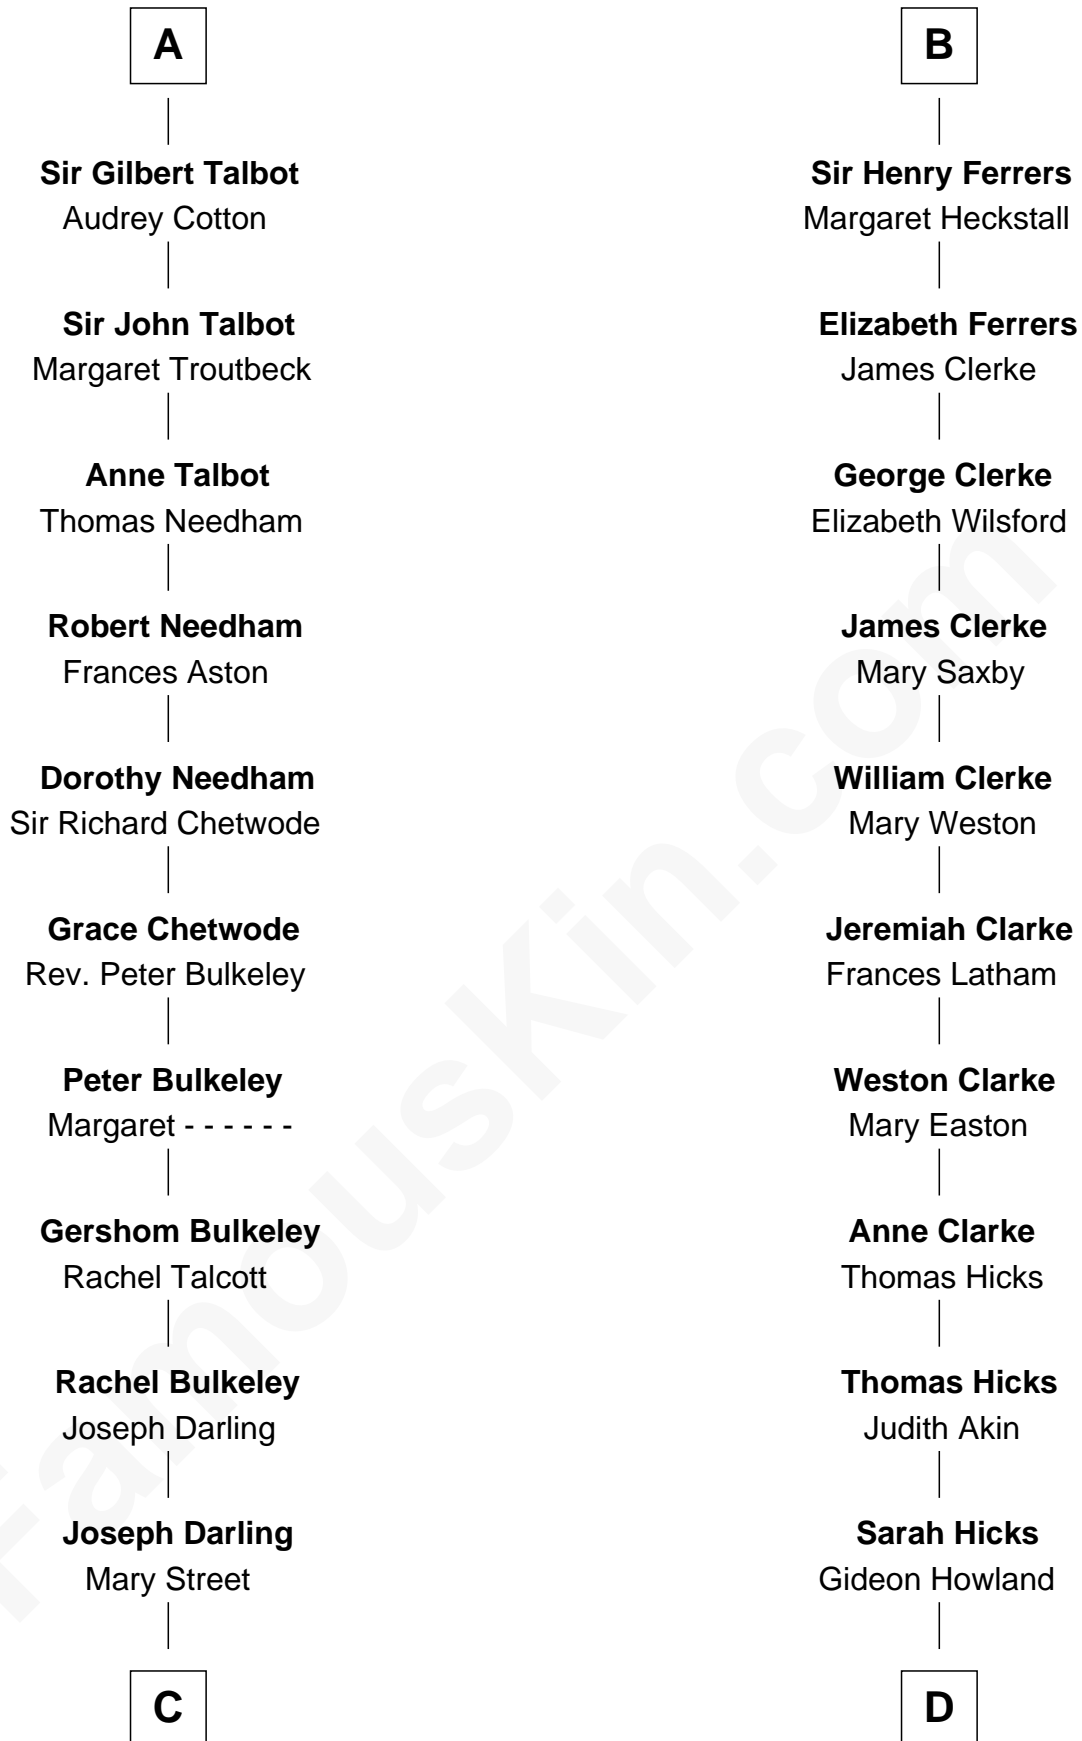

**FamousKin.com**  
**Relationship Chart of**  
**Norman Rockwell**  
*American Artist*

19th cousin 2 times removed of  
**Hetty Green**  
*"The Witch of Wall Street"*

**C**

**Rachel Darling**  
Runa Rockwell

**Samuel Darling Rockwell**  
Orilla Janes Sherman

**John William Rockwell**  
Phebe Boyce Waring

**Jarvis Waring Rockwell**  
Anne Mary Hill

**Norman Rockwell**  
*American Artist*

**D**

**Gideon Howland**  
Mehitable Howland

**Abby Slocum Howland**  
Edward Mott Robinson

**Hetty Green**  
*"The Witch of Wall Street"*