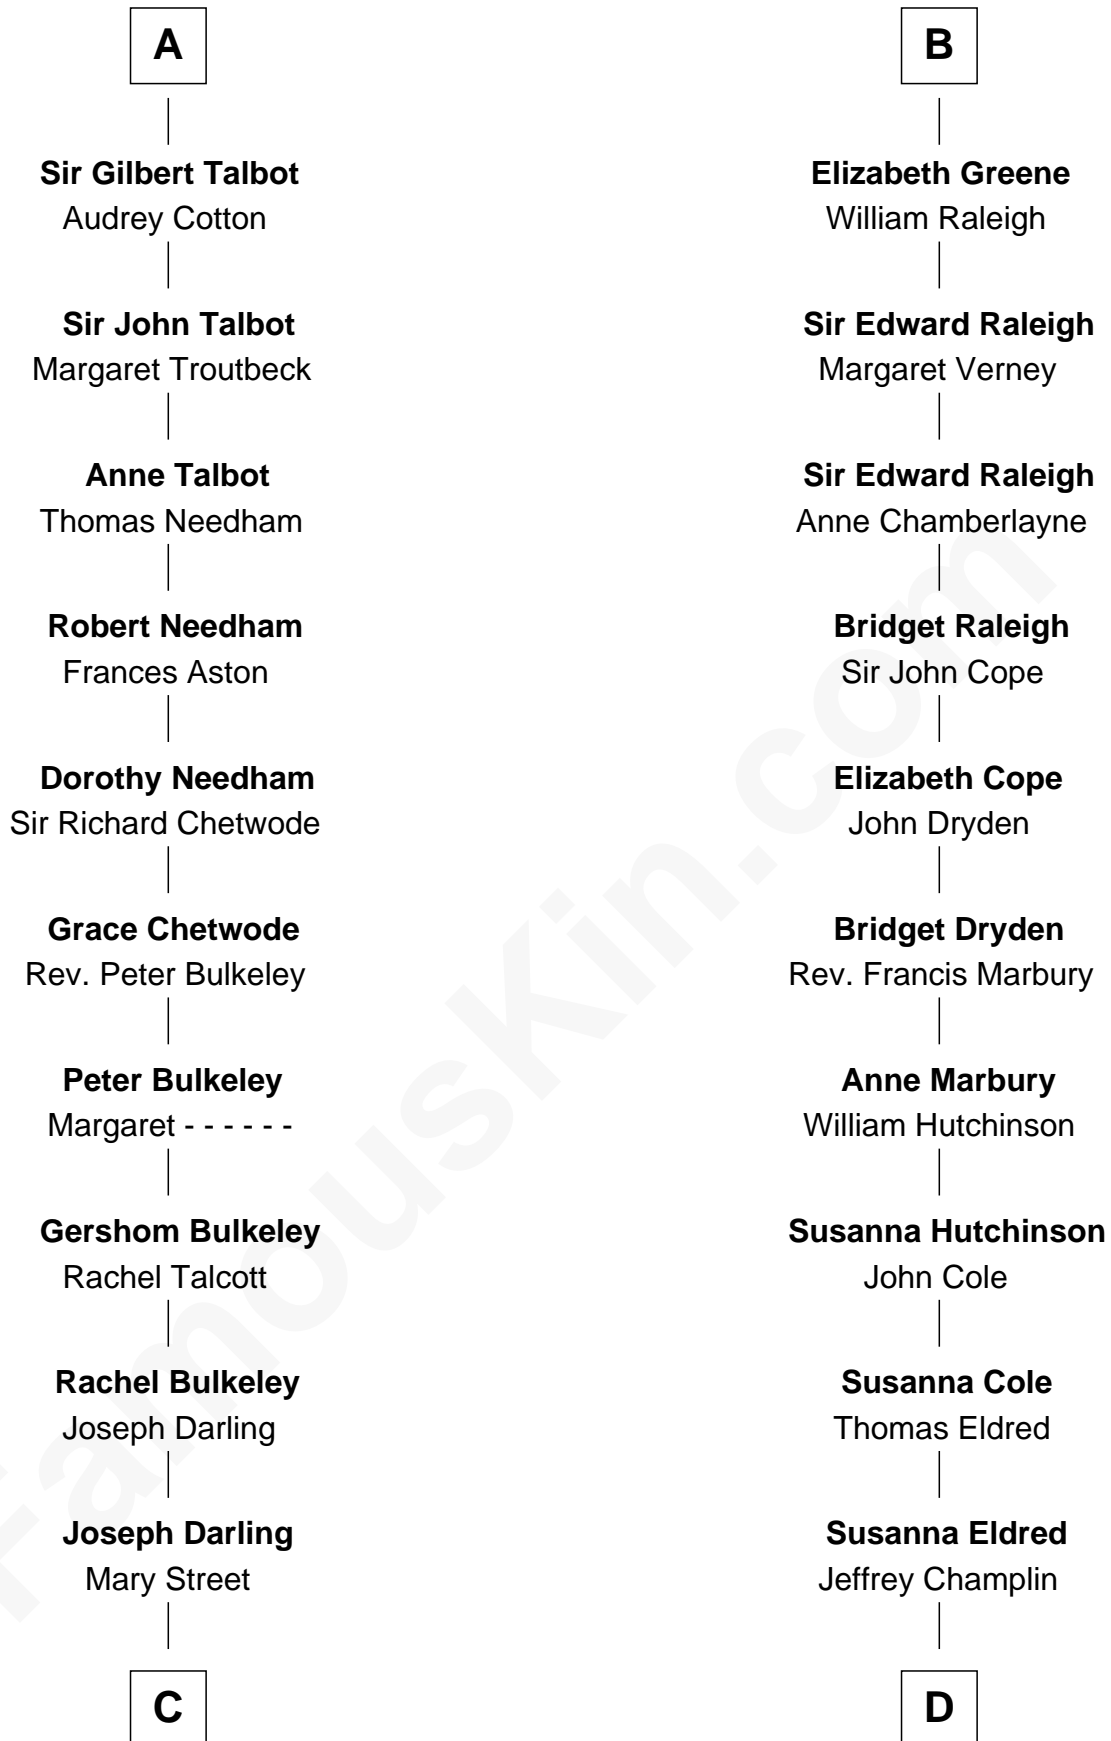

FamousKin.com Relationship Chart of

Norman Rockwell

American Artist

21st cousin of

Shanghai Pierce

Texas Cattleman

Enguerrand de Fiennes

Isabel - - - - -

Sir Thomas Greene
Phillippa Ferrers

B

C

Rachel Darling
Runa Rockwell

Samuel Darling Rockwell
Orilla Janes Sherman

John William Rockwell
Phebe Boyce Waring

Jarvis Waring Rockwell
Anne Mary Hill

Norman Rockwell
American Artist