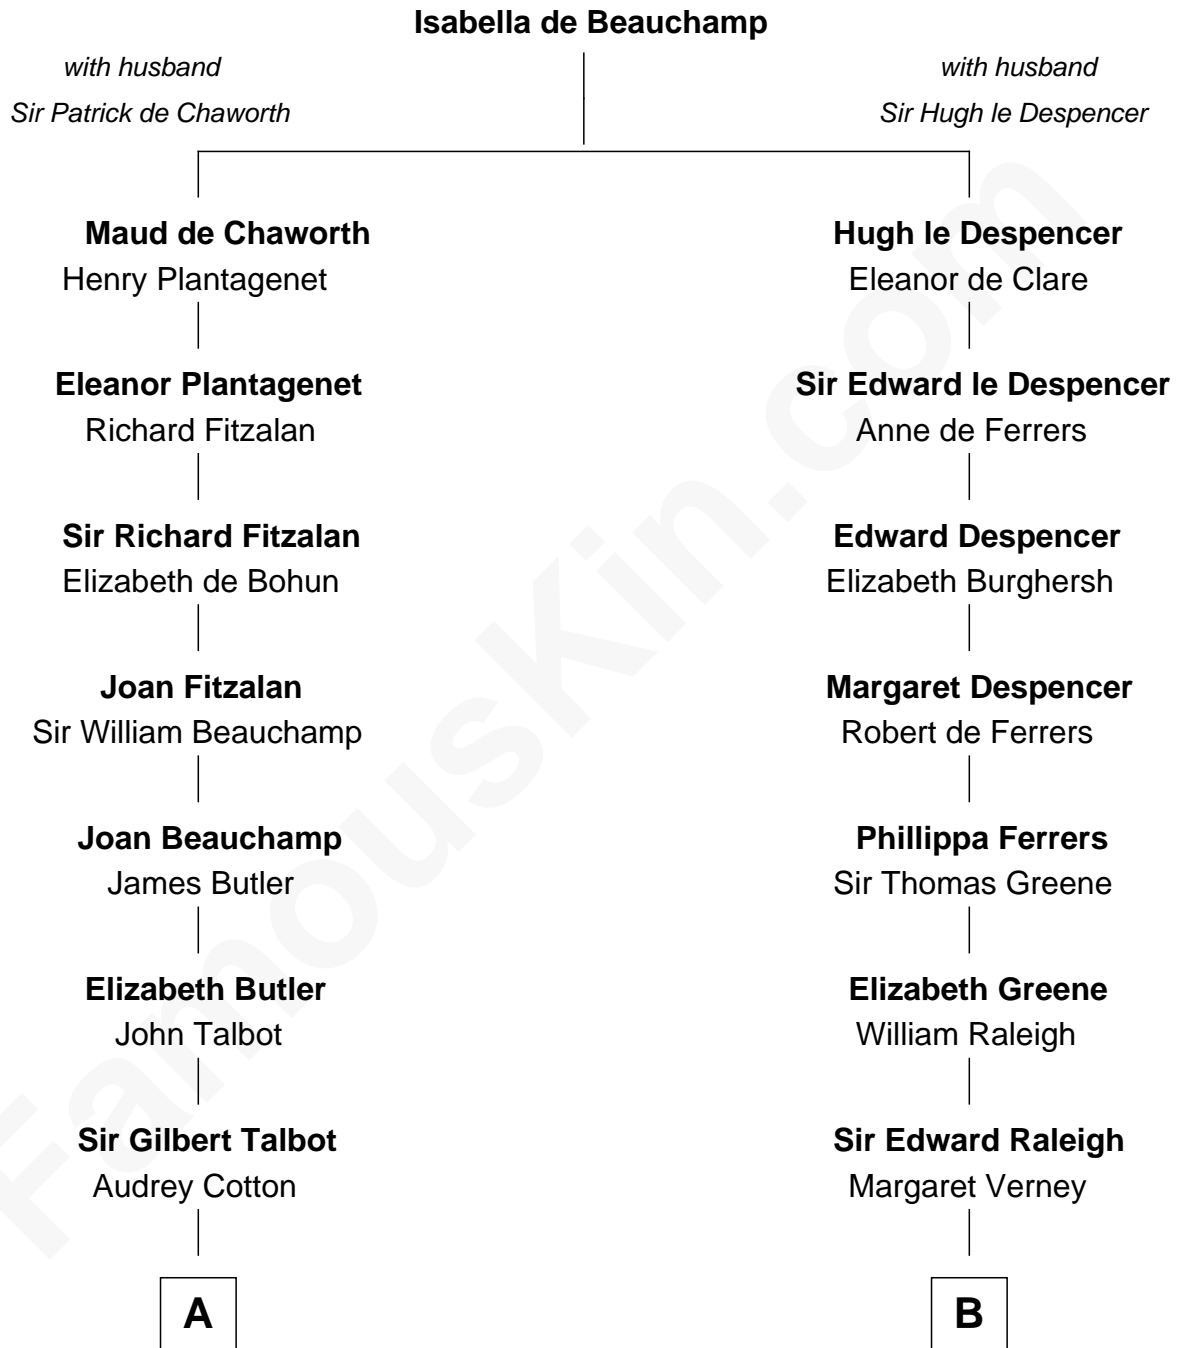

FamousKin.com
Relationship Chart of
Norman Rockwell
American Artist

19th cousin 1 time removed of
Shanghai Pierce
Texas Cattleman

C

Samuel Darling Rockwell

Orilla Janes Sherman

John William Rockwell

Phebe Boyce Waring

Jarvis Waring Rockwell

Anne Mary Hill

Norman Rockwell

American Artist

D

Susanna Stoddard

Isaac Pearce

Jonathan D. Pearce

Hanna Phillips Head

Shanghai Pierce

Texas Cattleman

FamousKin.com