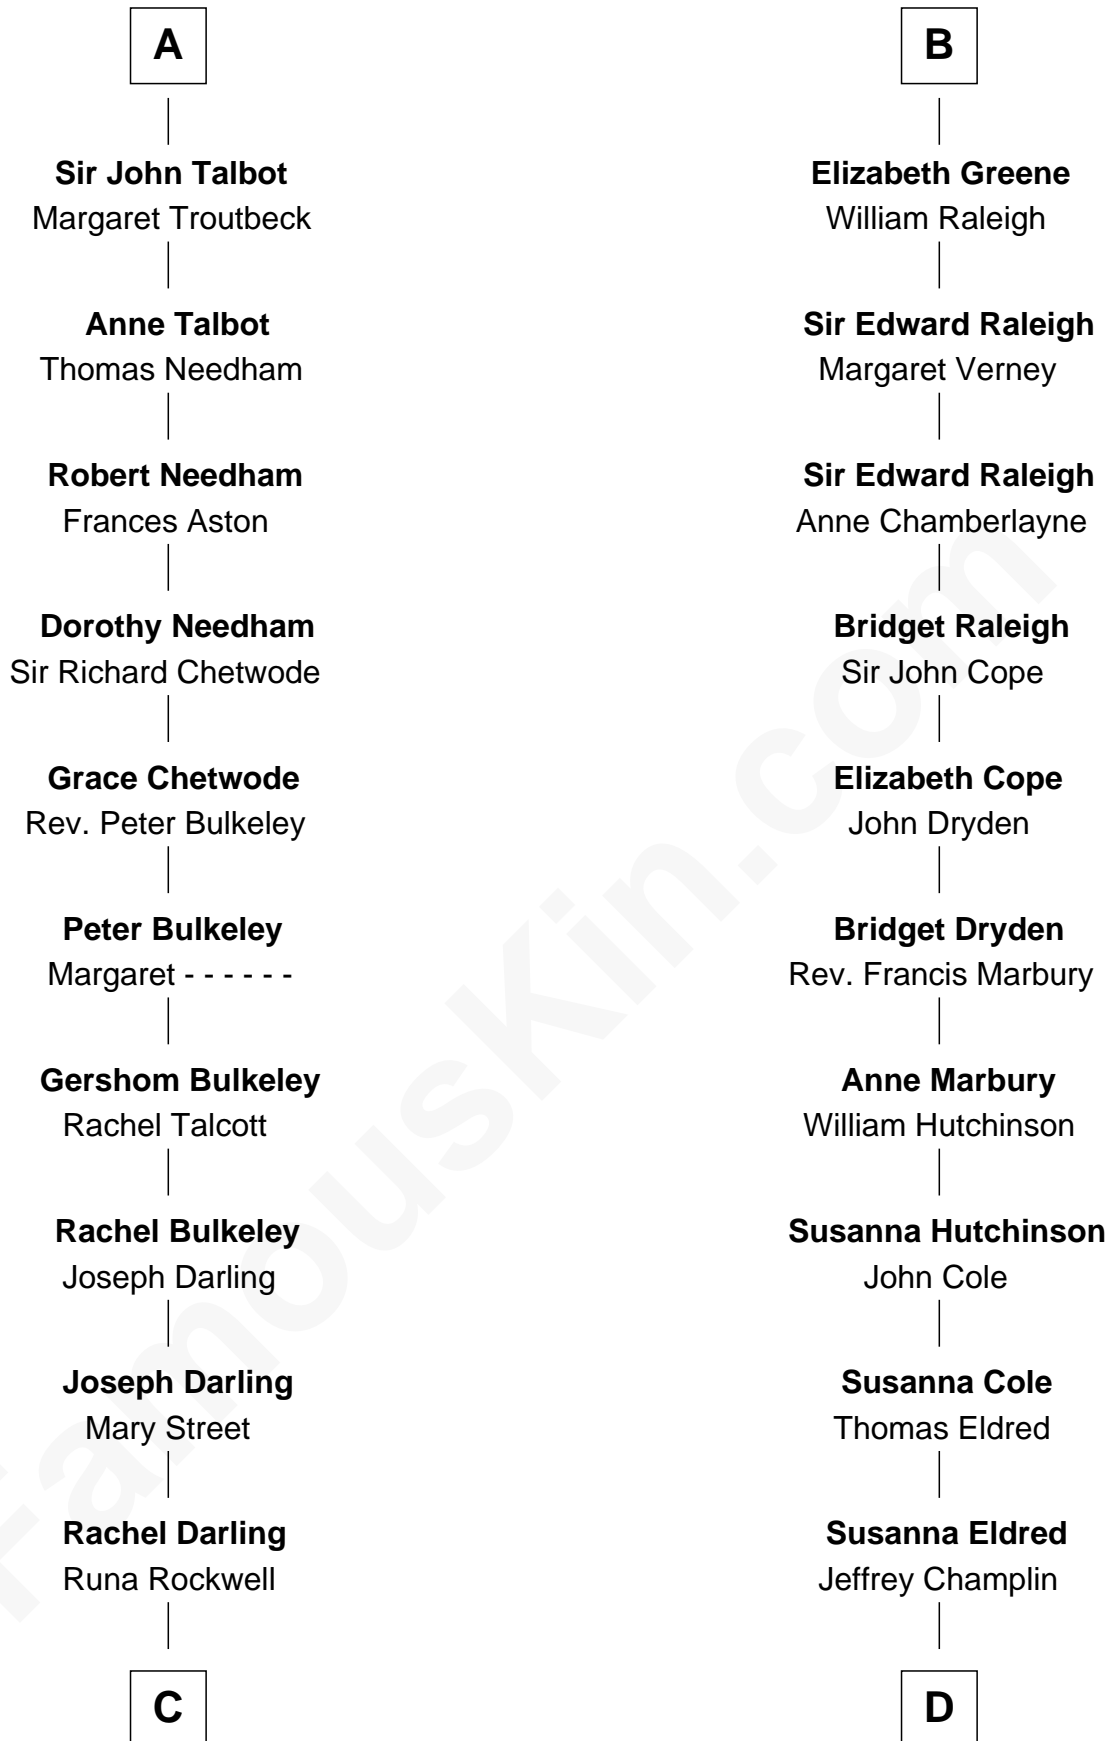

FamousKin.com
Relationship Chart of
Norman Rockwell
American Artist

20th cousin 1 time removed of
Shanghai Pierce
Texas Cattleman

C

Samuel Darling Rockwell

Orilla Janes Sherman

John William Rockwell

Phebe Boyce Waring

Nathaniel Stoddard

Susanna Stoddard

Isaac Pearce

Jonathan D. Pearce

Hanna Phillips Head

Shanghai Pierce

Texas Cattleman