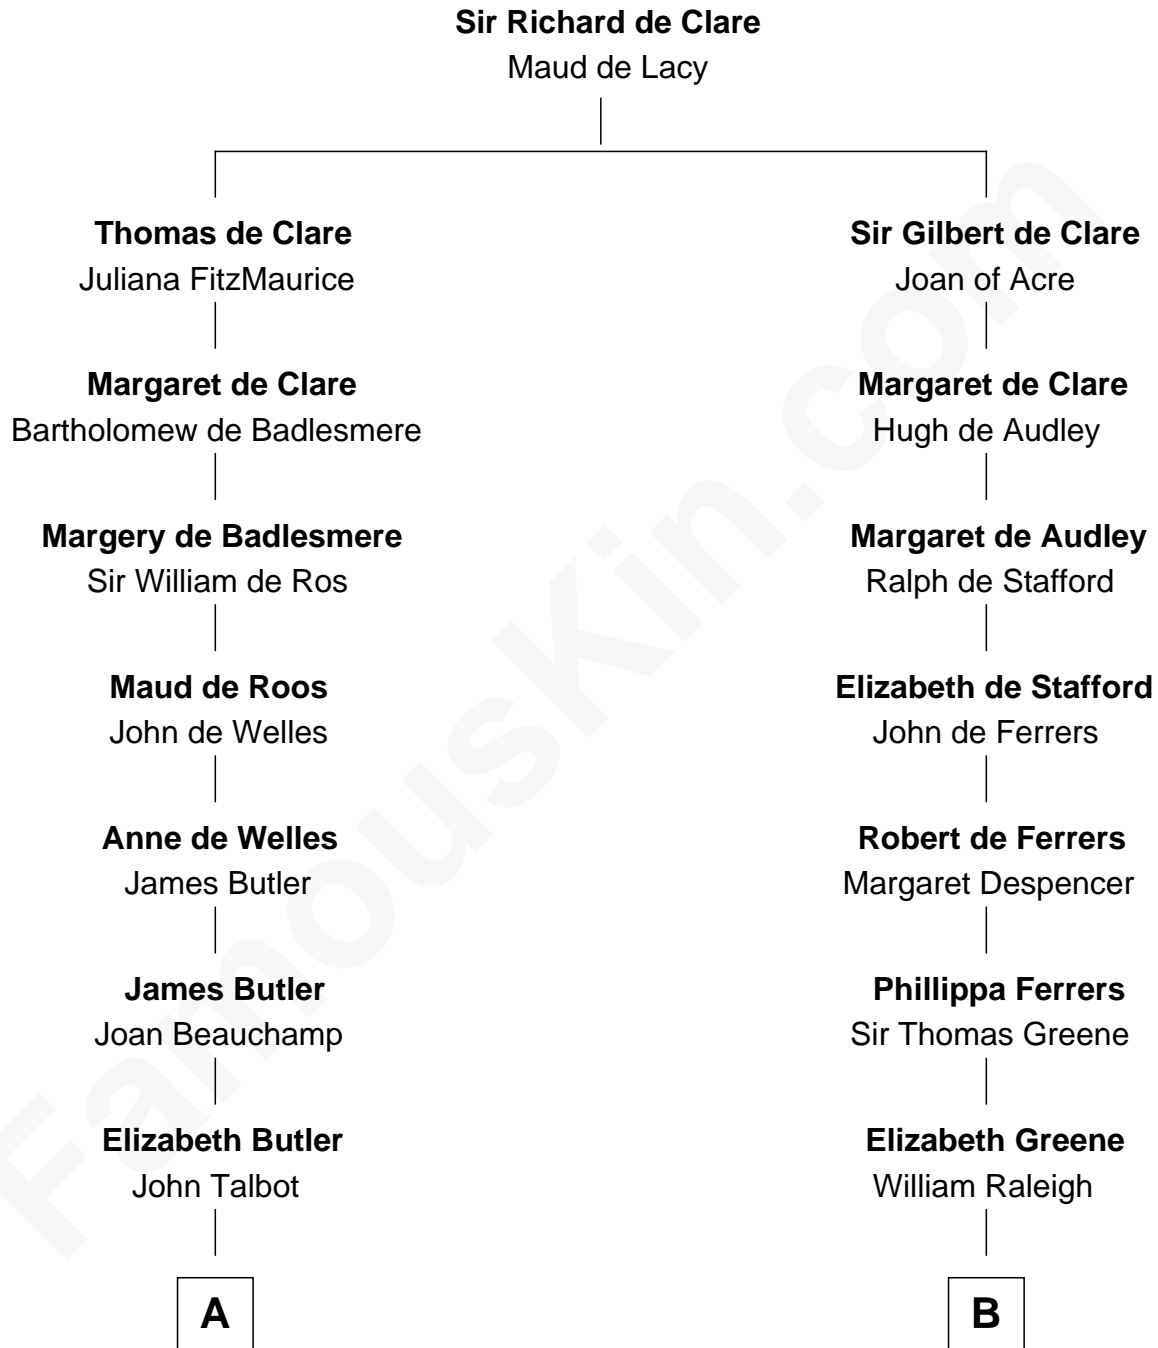

FamousKin.com
Relationship Chart of
Norman Rockwell
American Artist

20th cousin 1 time removed of
Shanghai Pierce
Texas Cattleman

C

Rachel Darling
Runa Rockwell

Samuel Darling Rockwell
Orilla Janes Sherman

John William Rockwell
Phebe Boyce Waring

Jarvis Waring Rockwell
Anne Mary Hill

Norman Rockwell
American Artist

D

Ambless Wilbore
Nathaniel Stoddard

Susanna Stoddard
Isaac Pearce

Jonathan D. Pearce
Hanna Phillips Head

Shanghai Pierce
Texas Cattleman

FamousKin.com