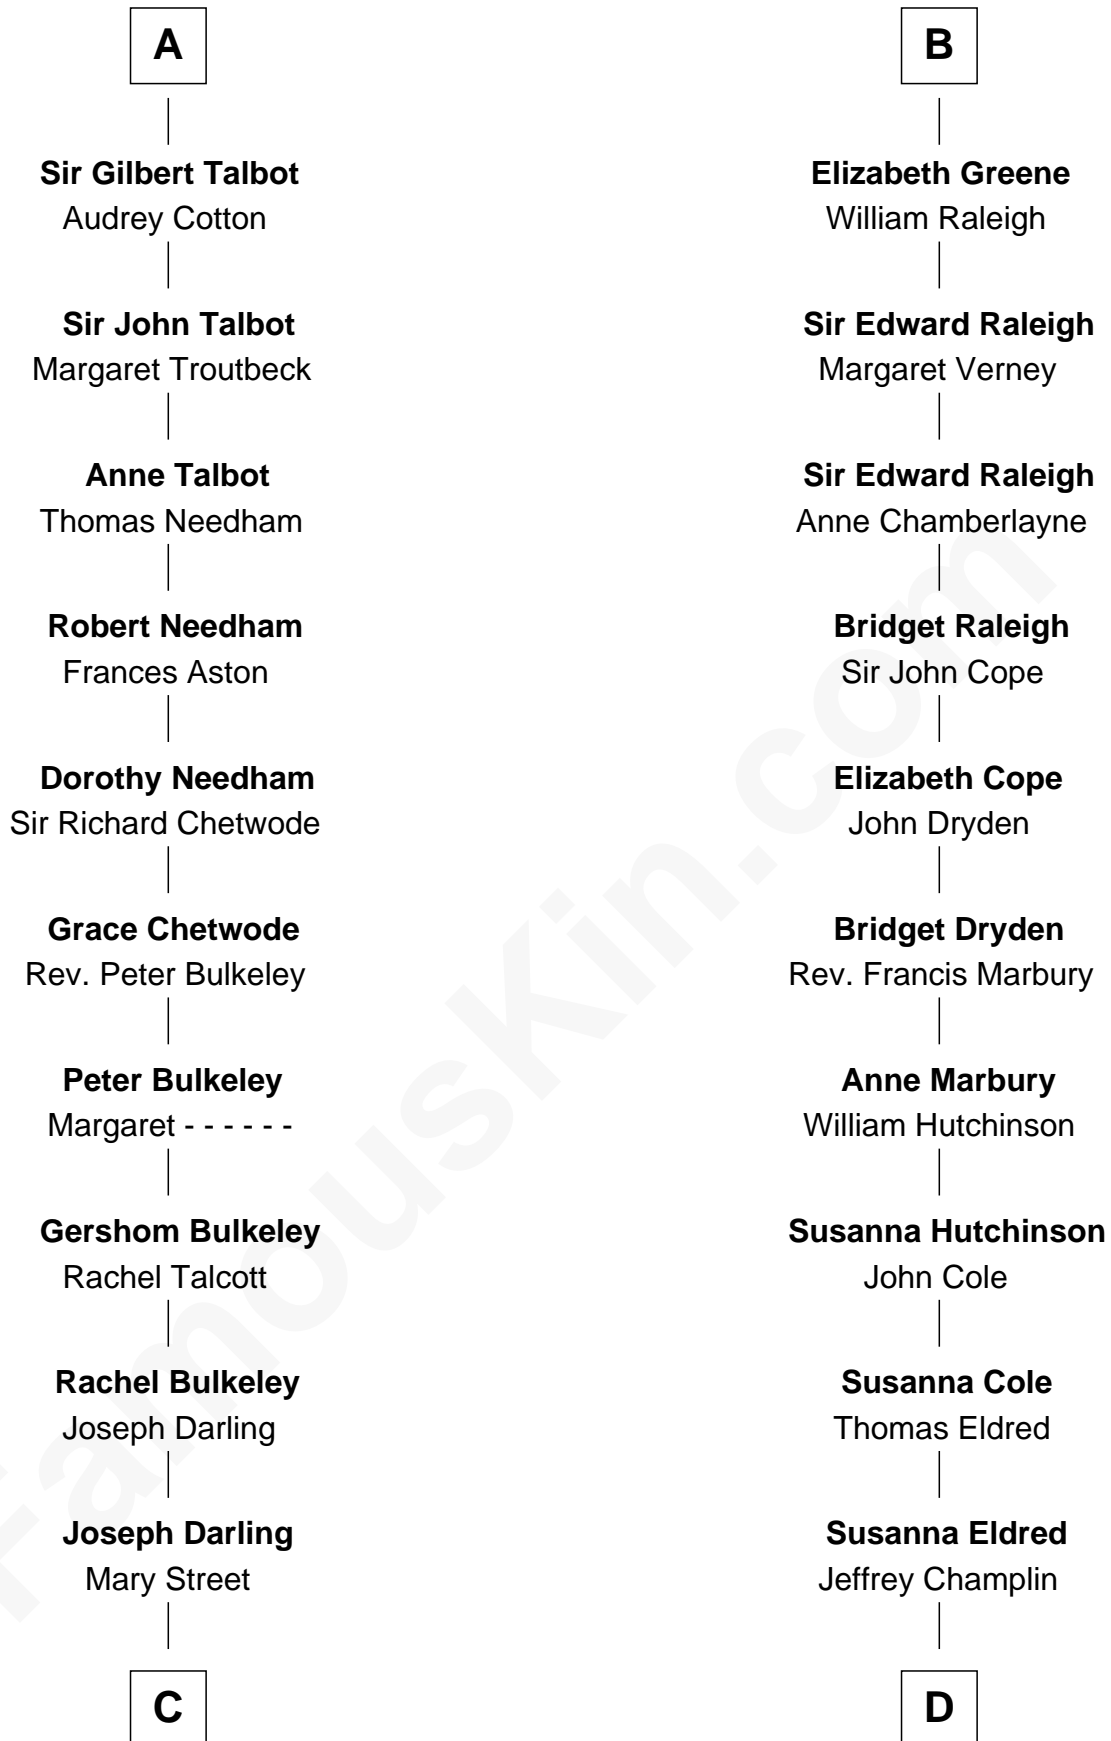

FamousKin.com Relationship Chart of

Norman Rockwell

American Artist

21st cousin of

Shanghai Pierce

Texas Cattleman

Sir Humphrey de Bohun

Eleanor de Braiose

Ankaret le Strange

Mary Talbot

Sir Thomas Greene

Sir Thomas Greene

Phillippa Ferrers

B

C

Rachel Darling
Runa Rockwell

Samuel Darling Rockwell
Orilla Janes Sherman

John William Rockwell
Phebe Boyce Waring

Jarvis Waring Rockwell
Anne Mary Hill

Norman Rockwell
American Artist

D

Emlin Champlin
Joseph Wilbore

Ambless Wilbore
Nathaniel Stoddard