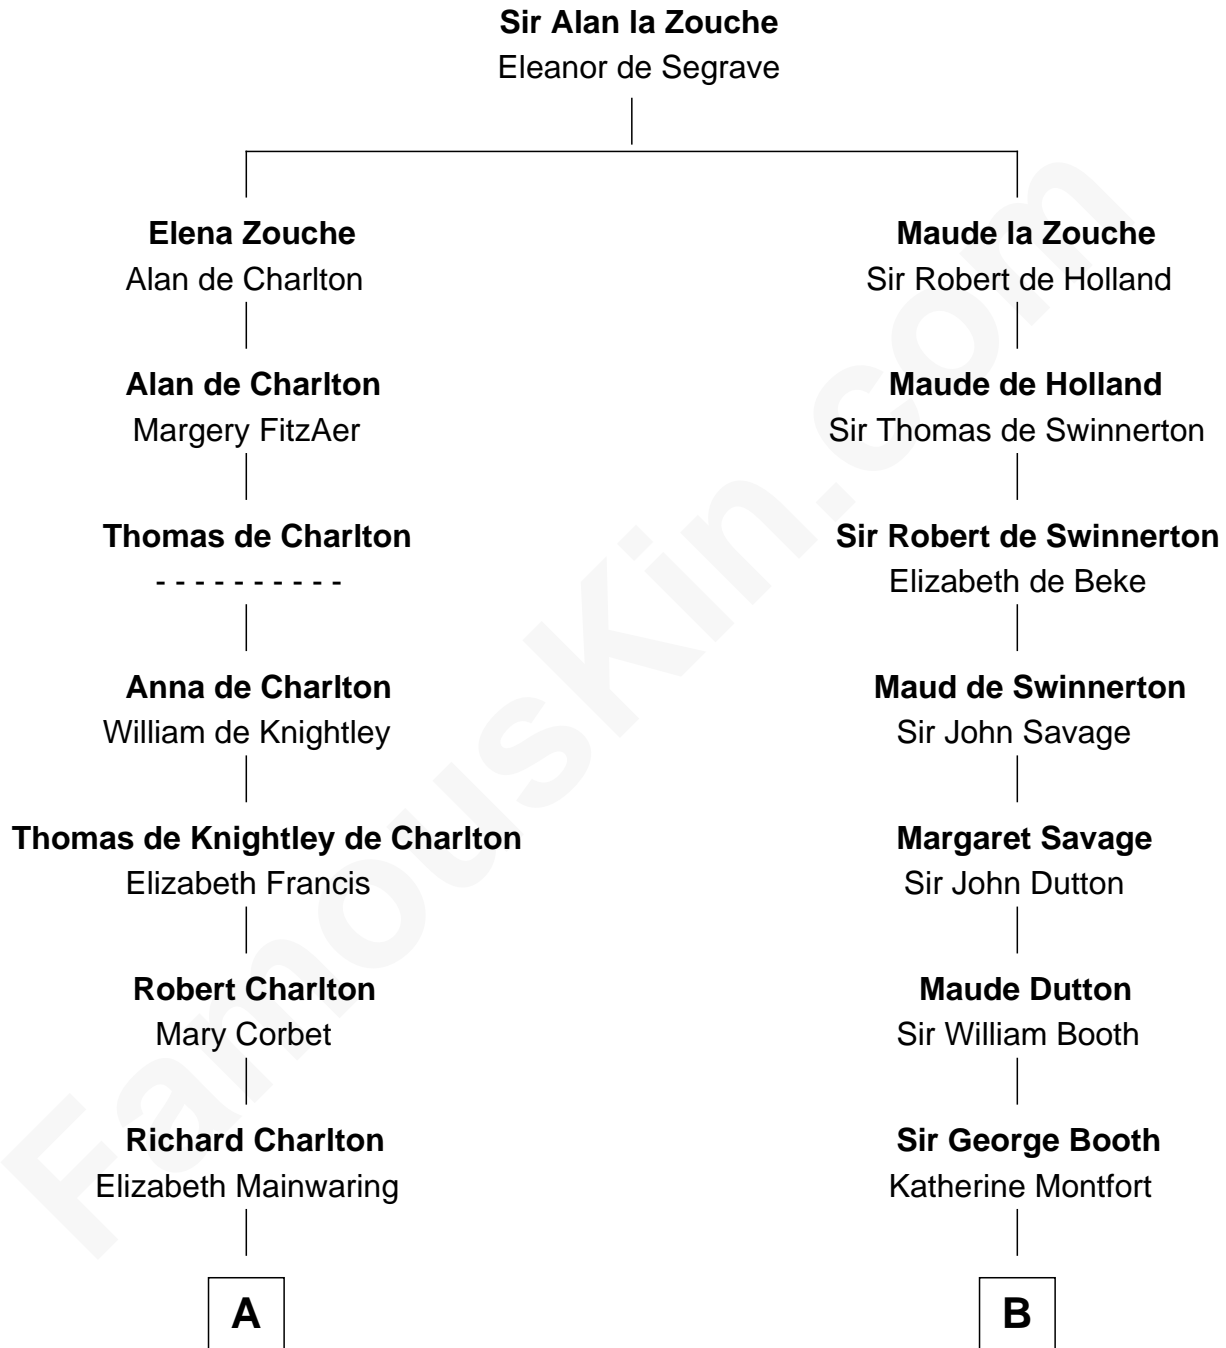

**FamousKin.com**  
**Relationship Chart of**  
**Norman Rockwell**  
*American Artist*

19th cousin 2 times removed of  
**Christian Herter**  
*59th Governor of Massachusetts*

**C**

**John William Rockwell**

Phebe Boyce Waring

**Jarvis Waring Rockwell**

Anne Mary Hill

**Norman Rockwell**

*American Artist*

**D**

**Sarah Fiske**

Erastus Miles

**Archibald Miles**

Mary Treese

**Mary Miles**

Christian Herter

**Albert Herter**

Adele McGinnis

**Christian Herter**

*59th Governor of Massachusetts*