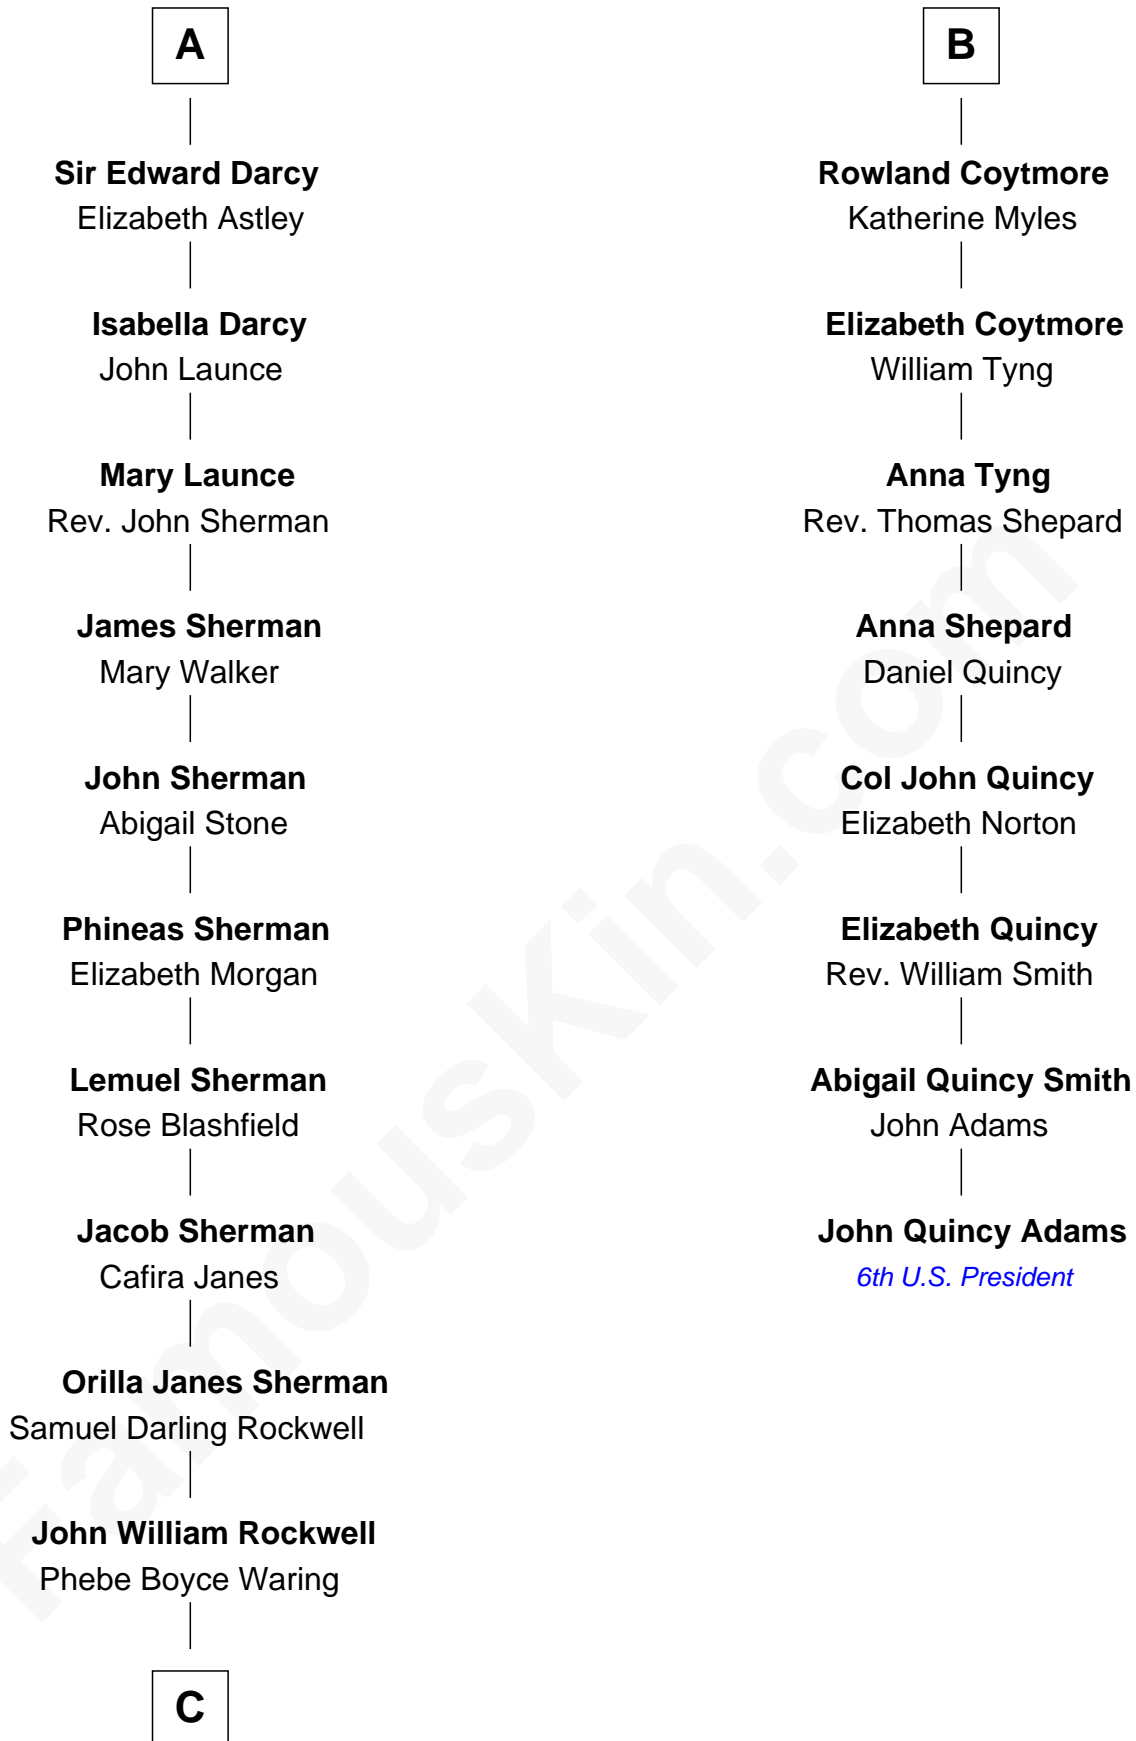

FamousKin.com
Relationship Chart of
Norman Rockwell
American Artist

14th cousin 4 times removed of
John Quincy Adams
6th U.S. President

C

—
Jarvis Waring Rockwell

Anne Mary Hill

—
Norman Rockwell

American Artist

FamousKin.com