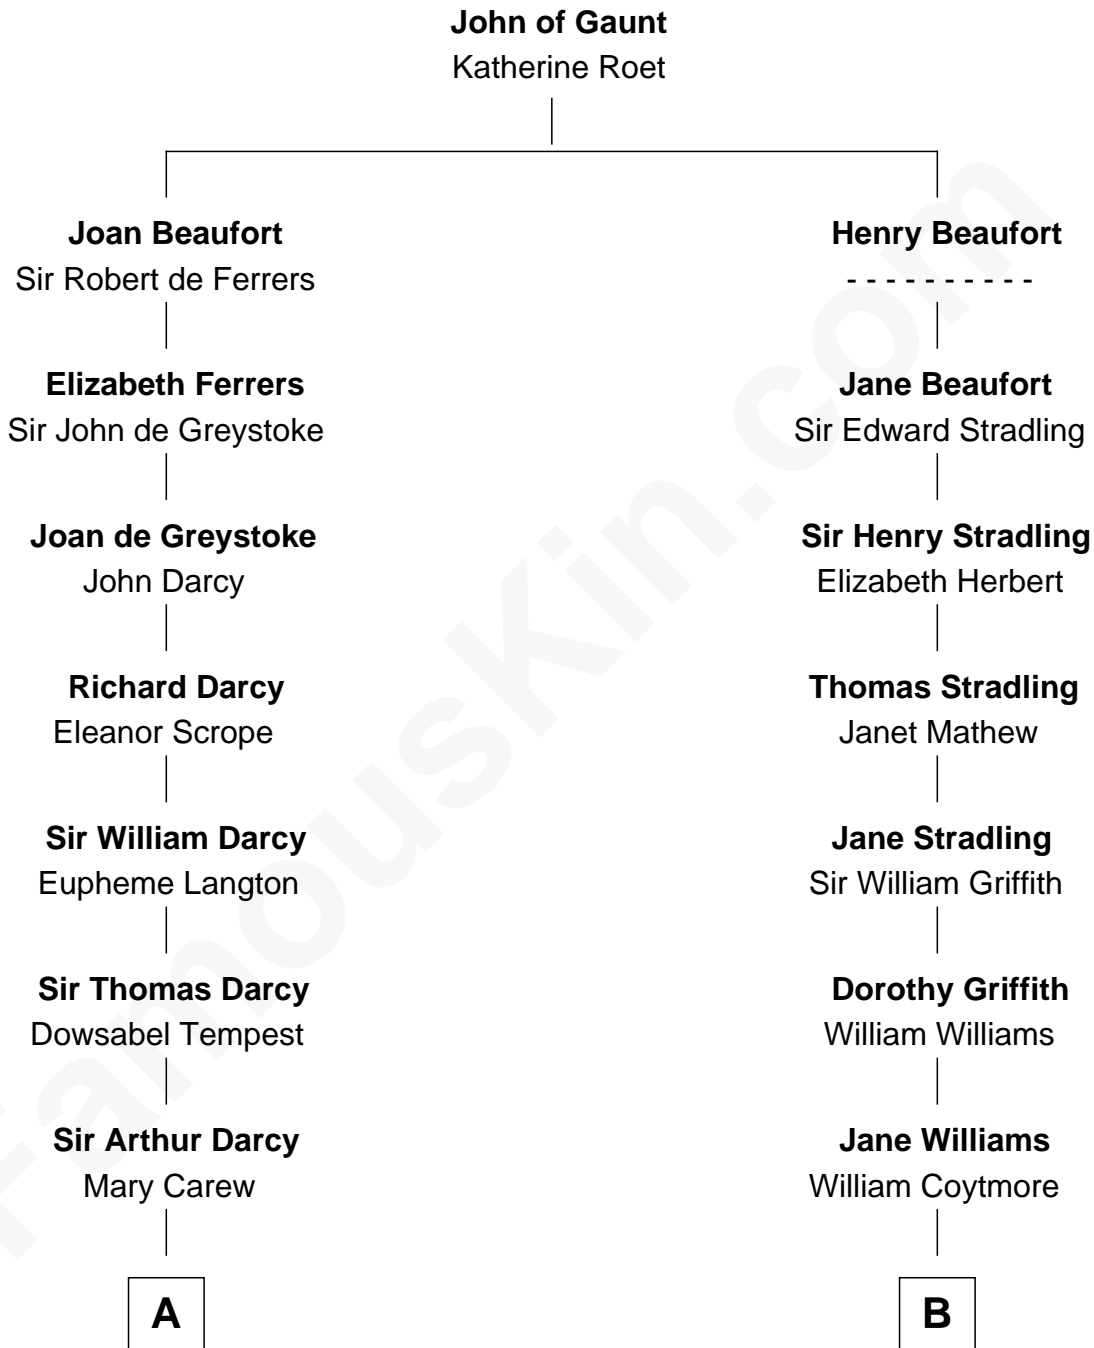

FamousKin.com
Relationship Chart of
Norman Rockwell
American Artist

14th cousin 4 times removed of
John Quincy Adams
6th U.S. President

C

—
Jarvis Waring Rockwell

Anne Mary Hill

—
Norman Rockwell

American Artist

FamousKin.com