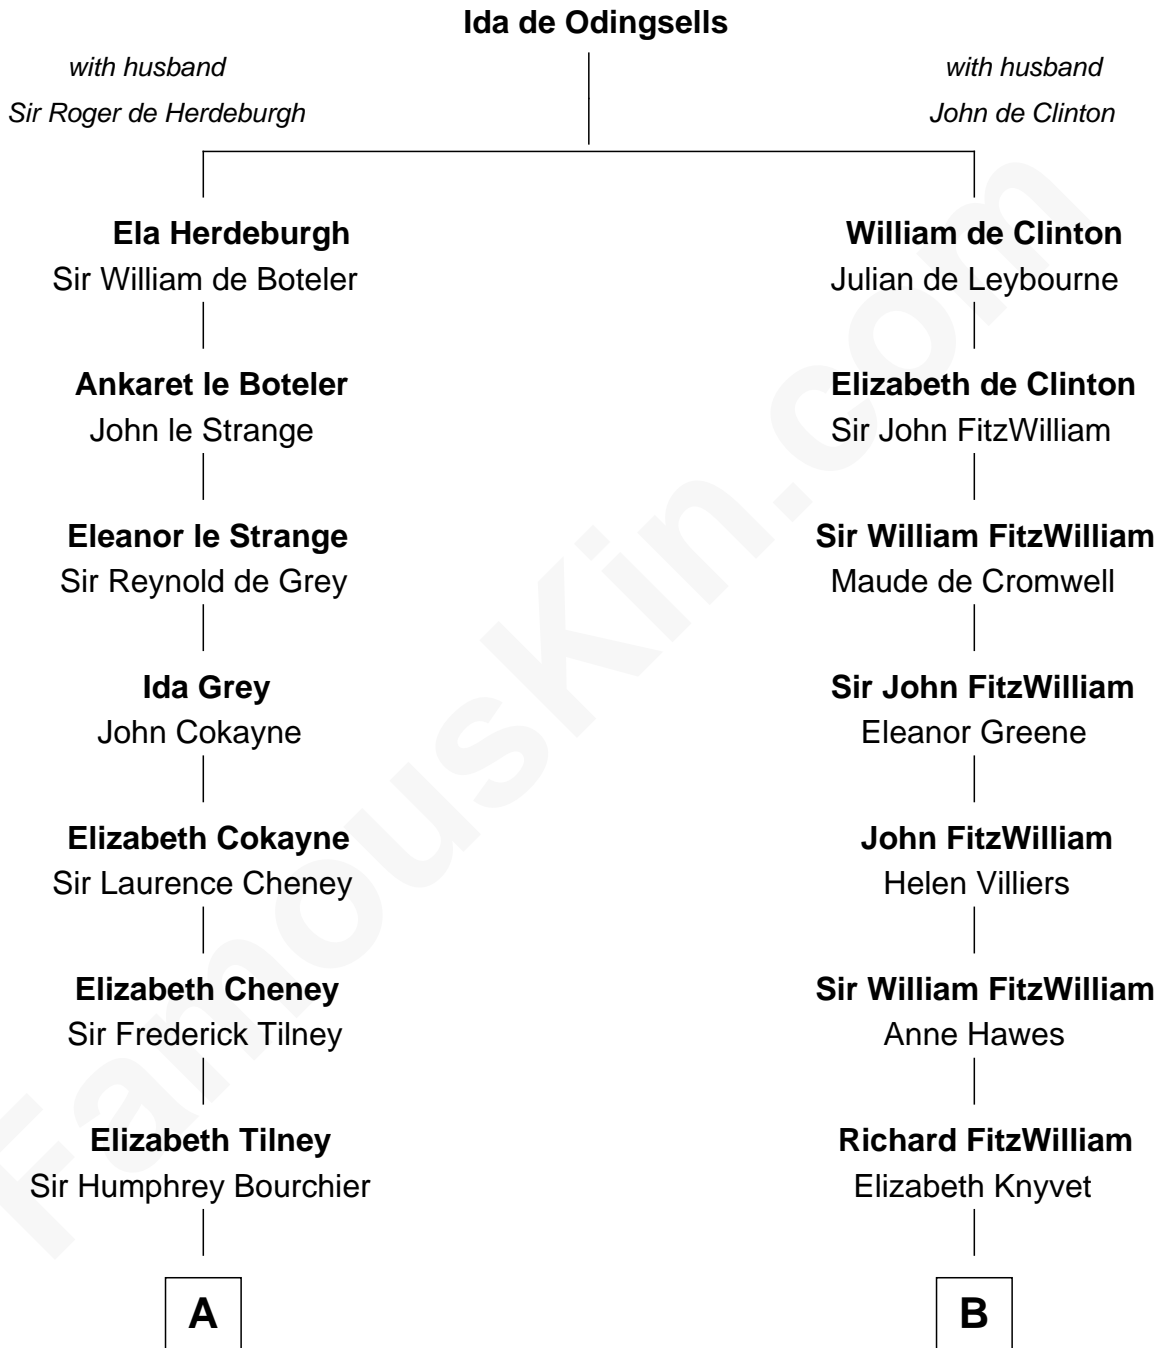

FamousKin.com
Relationship Chart of
Norman Rockwell
American Artist

15th cousin 6 times removed of
John Quincy Adams
6th U.S. President

C

—
Jacob Sherman

Cafira Janes

—
Orilla Janes Sherman
Samuel Darling Rockwell

—
John William Rockwell
Phebe Boyce Waring

—
Jarvis Waring Rockwell
Anne Mary Hill

—
Norman Rockwell
American Artist

FamousKin.com