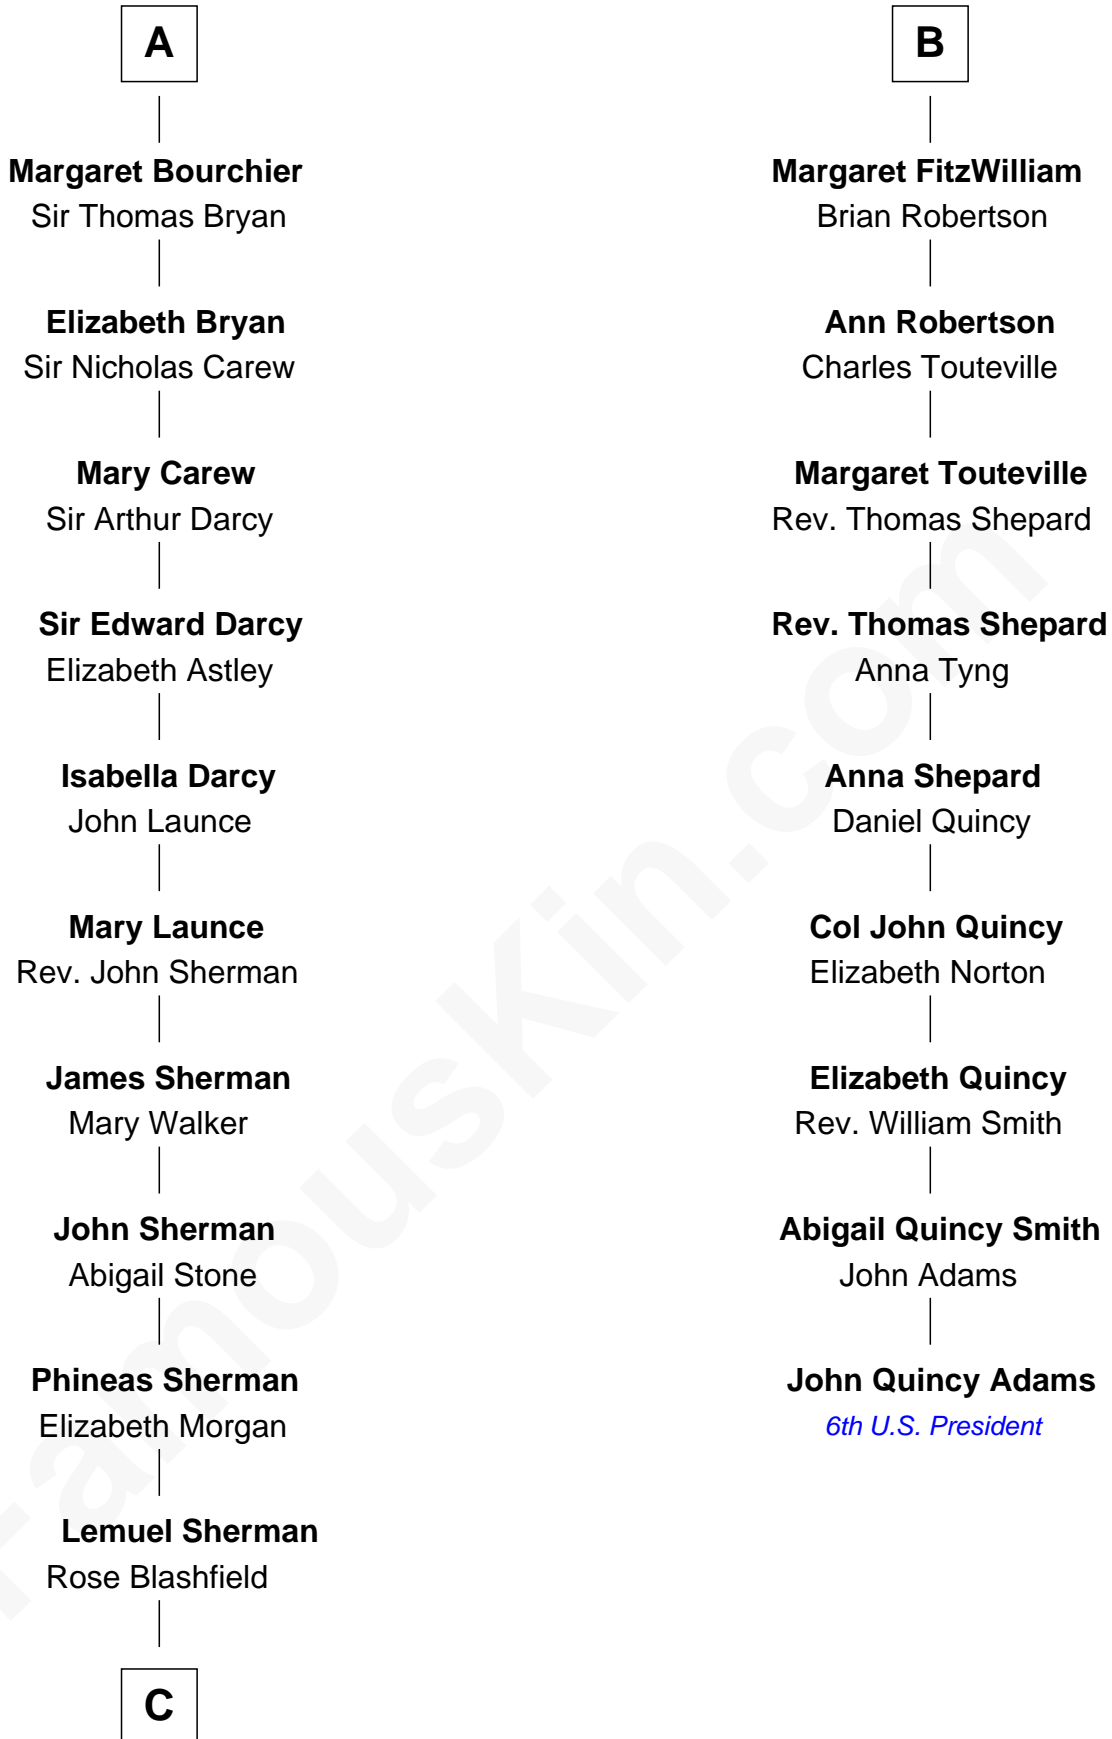

FamousKin.com
Relationship Chart of
Norman Rockwell
American Artist

15th cousin 6 times removed of
John Quincy Adams
6th U.S. President

C

—
Jacob Sherman

Cafira Janes

—
Orilla Janes Sherman
Samuel Darling Rockwell

—
John William Rockwell
Phebe Boyce Waring

—
Jarvis Waring Rockwell
Anne Mary Hill

—
Norman Rockwell
American Artist

FamousKin.com