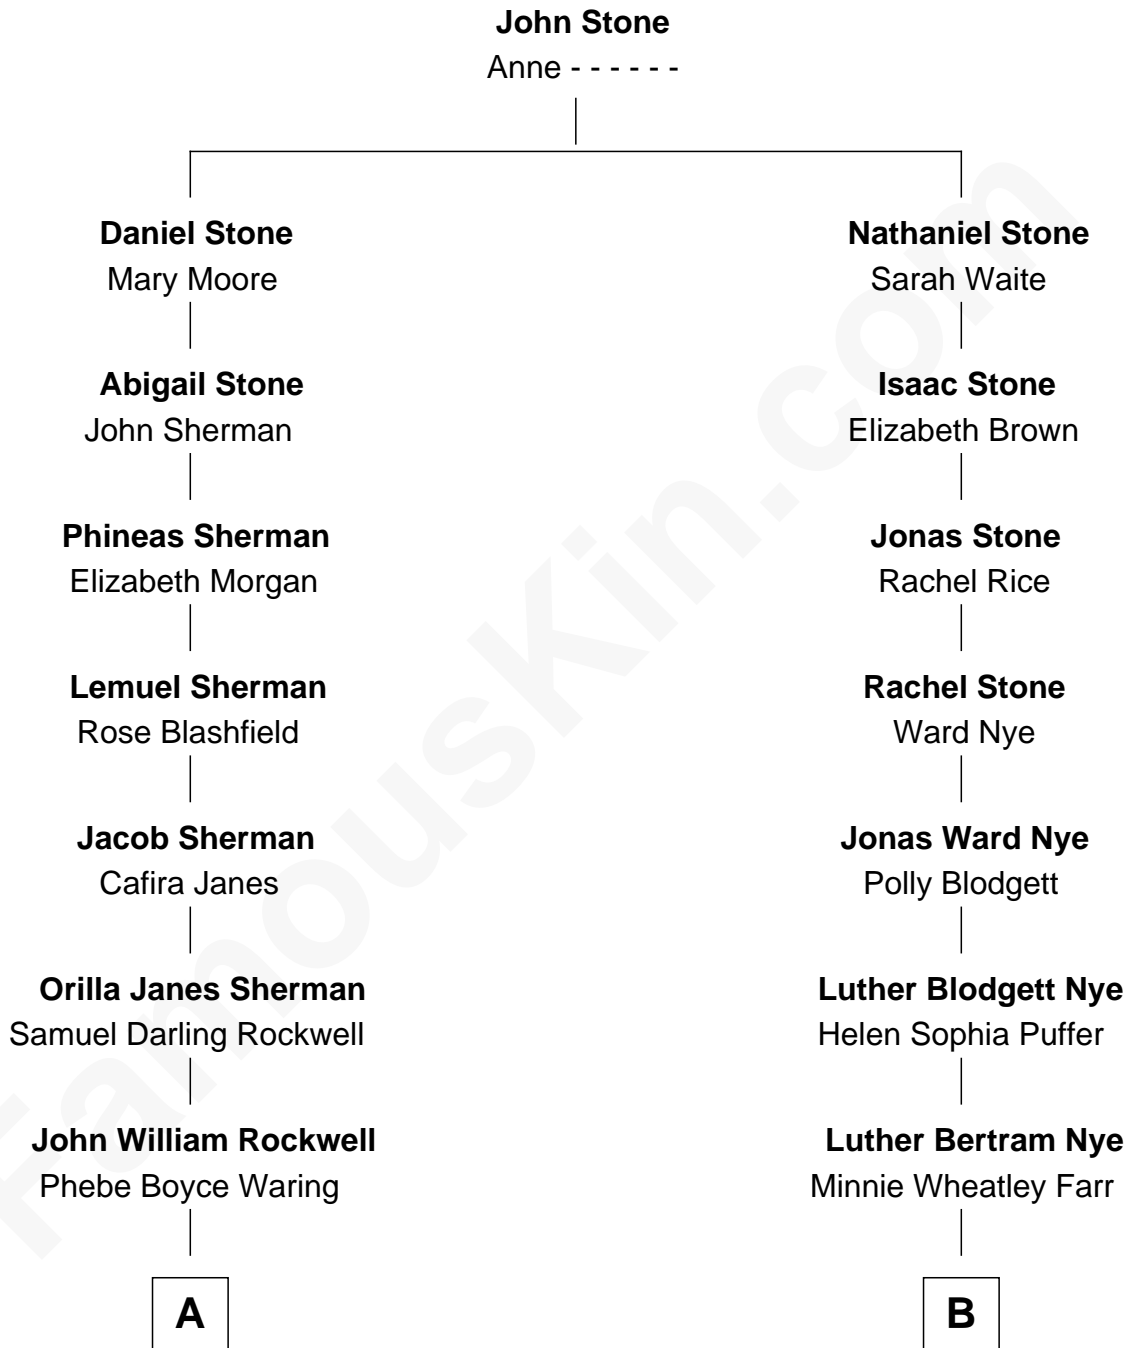

FamousKin.com Relationship Chart of

Norman Rockwell

American Artist

8th cousin of

Bill Nye

TV's The Science Guy

FamousKin.com