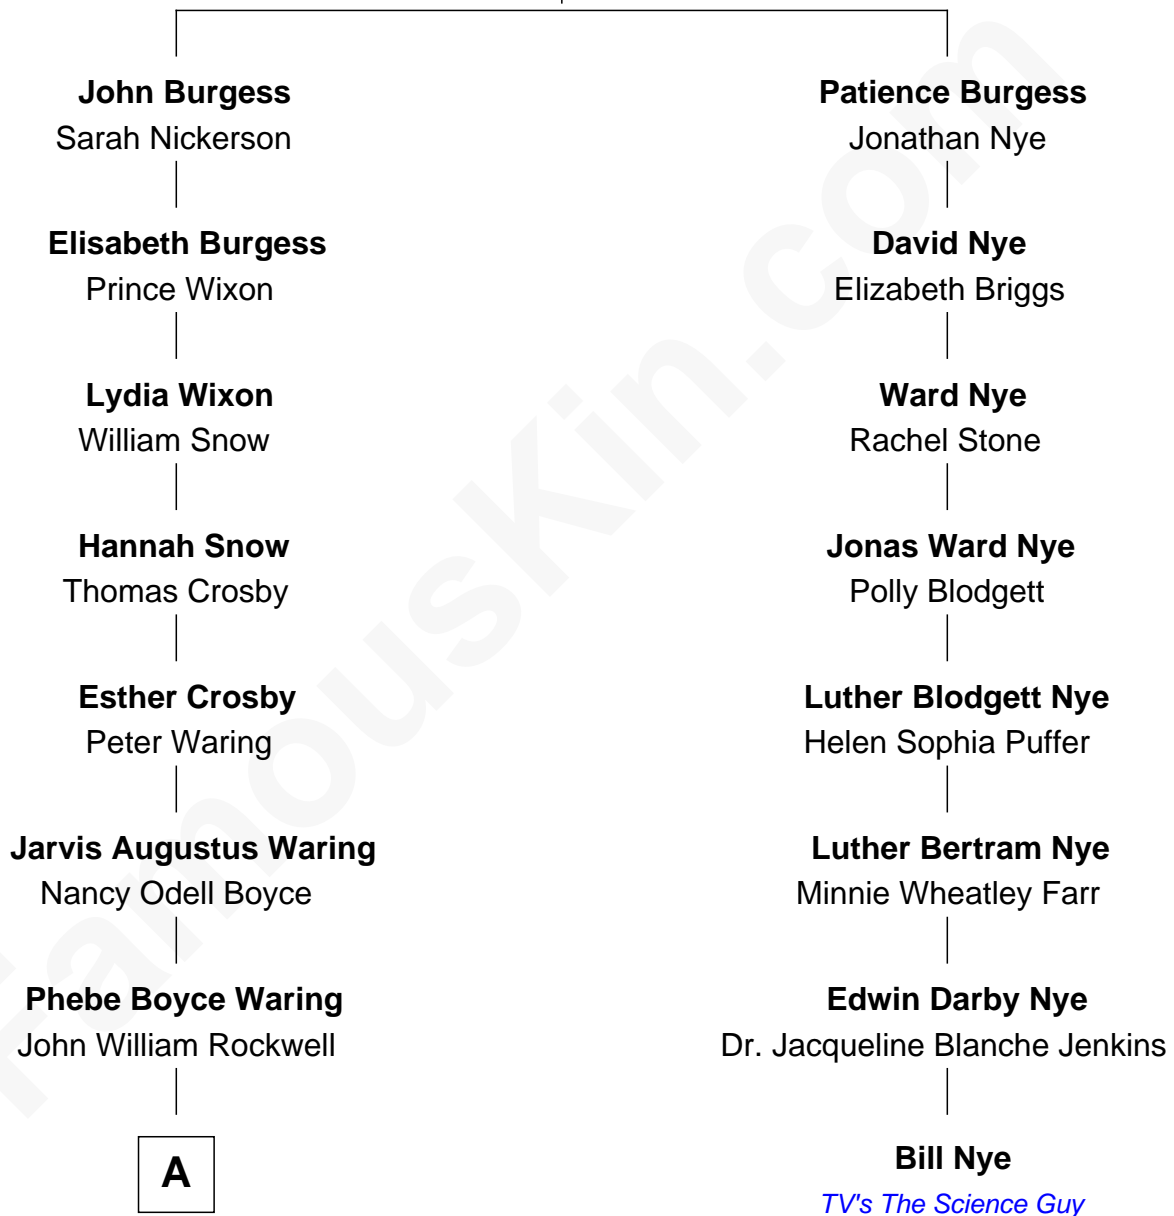

FamousKin.com
Relationship Chart of
Norman Rockwell
American Artist

7th cousin 1 time removed of
Bill Nye
TV's The Science Guy

John Burgess
 Mary Worden

A

Jarvis Waring Rockwell

Anne Mary Hill

Norman Rockwell

American Artist

FamousKin.com