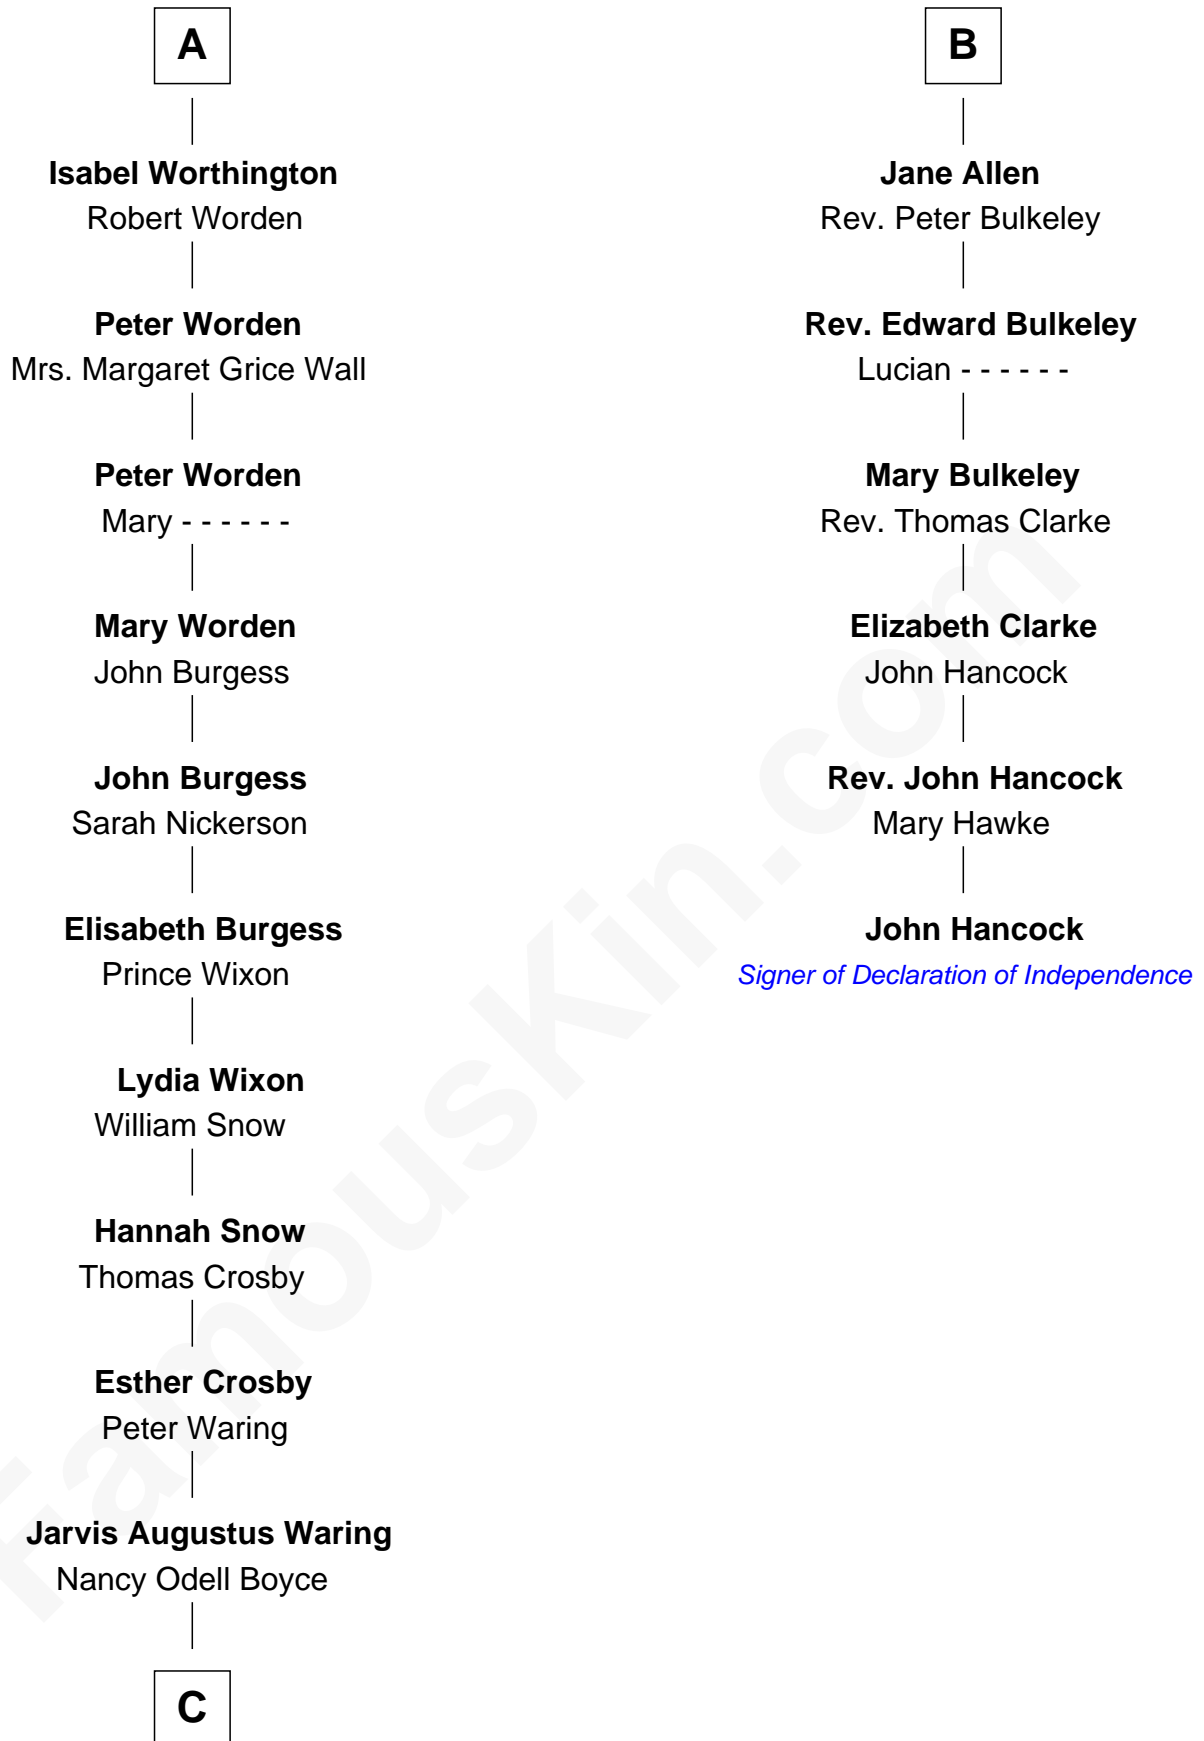

## Relationship Chart of

### Norman Rockwell

American Artist

12th cousin 7 times removed of

**John Hancock**  
Signer of the Declaration of Independence

**C**

—  
**Phebe Boyce Waring**  
John William Rockwell

—  
**Jarvis Waring Rockwell**  
Anne Mary Hill

—  
**Norman Rockwell**  
*American Artist*

FamousKin.com