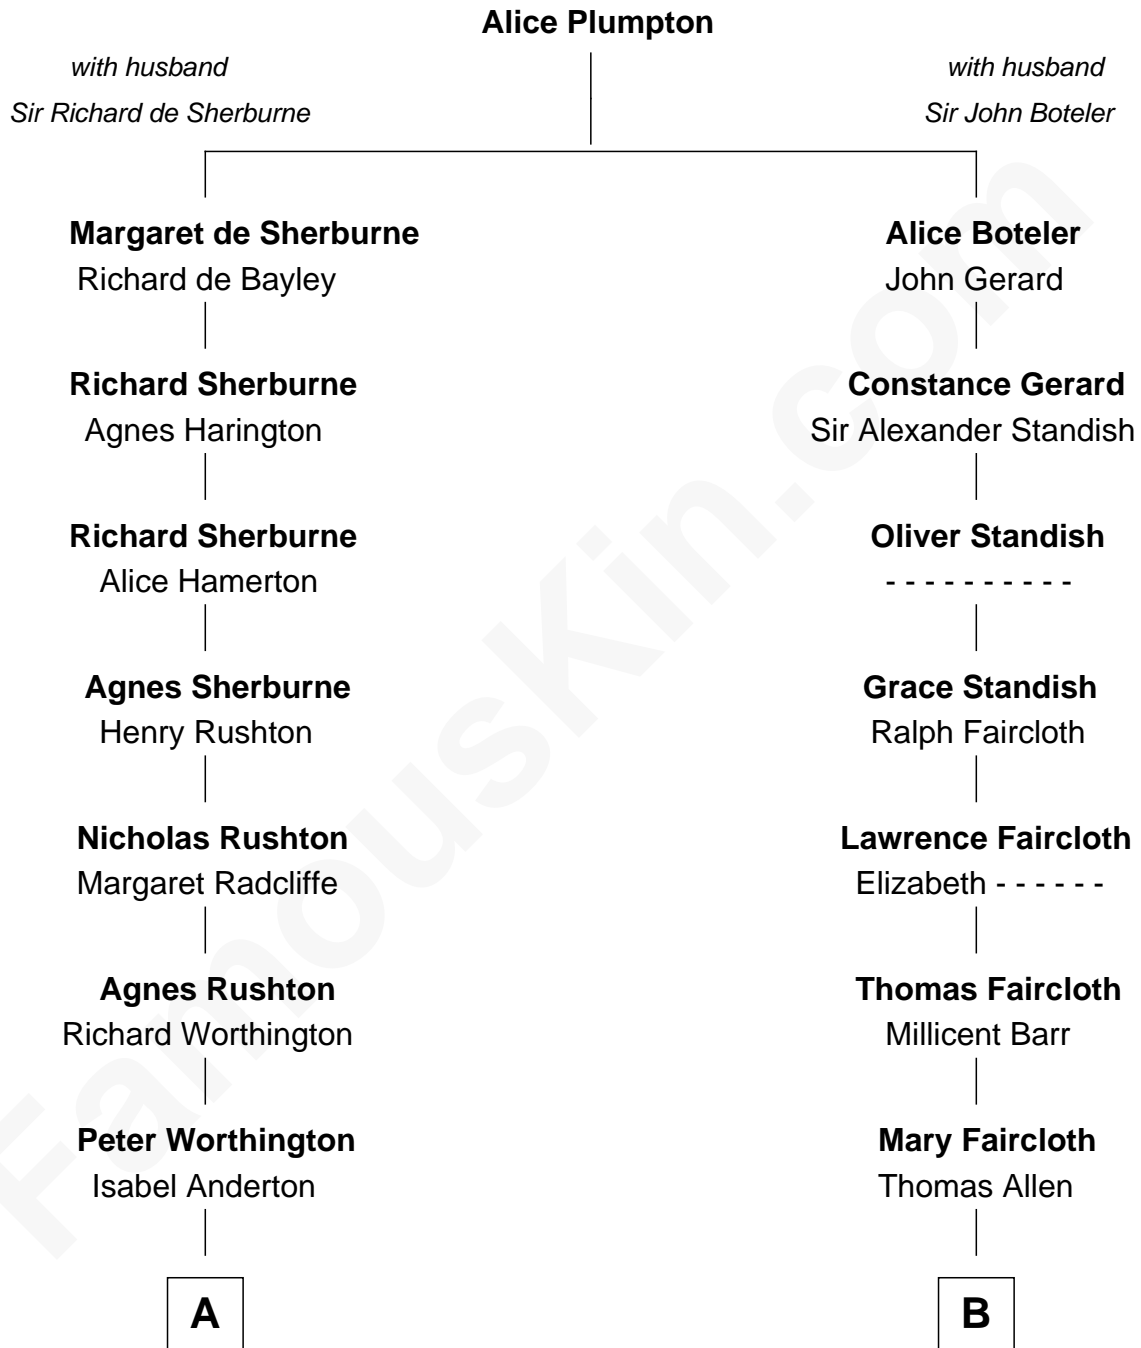

## Relationship Chart of

### Norman Rockwell

American Artist

12th cousin 7 times removed of

**John Hancock**  
Signer of the Declaration of Independence

**C**

—  
**Phebe Boyce Waring**  
John William Rockwell

—  
**Jarvis Waring Rockwell**  
Anne Mary Hill

—  
**Norman Rockwell**  
*American Artist*

FamousKin.com