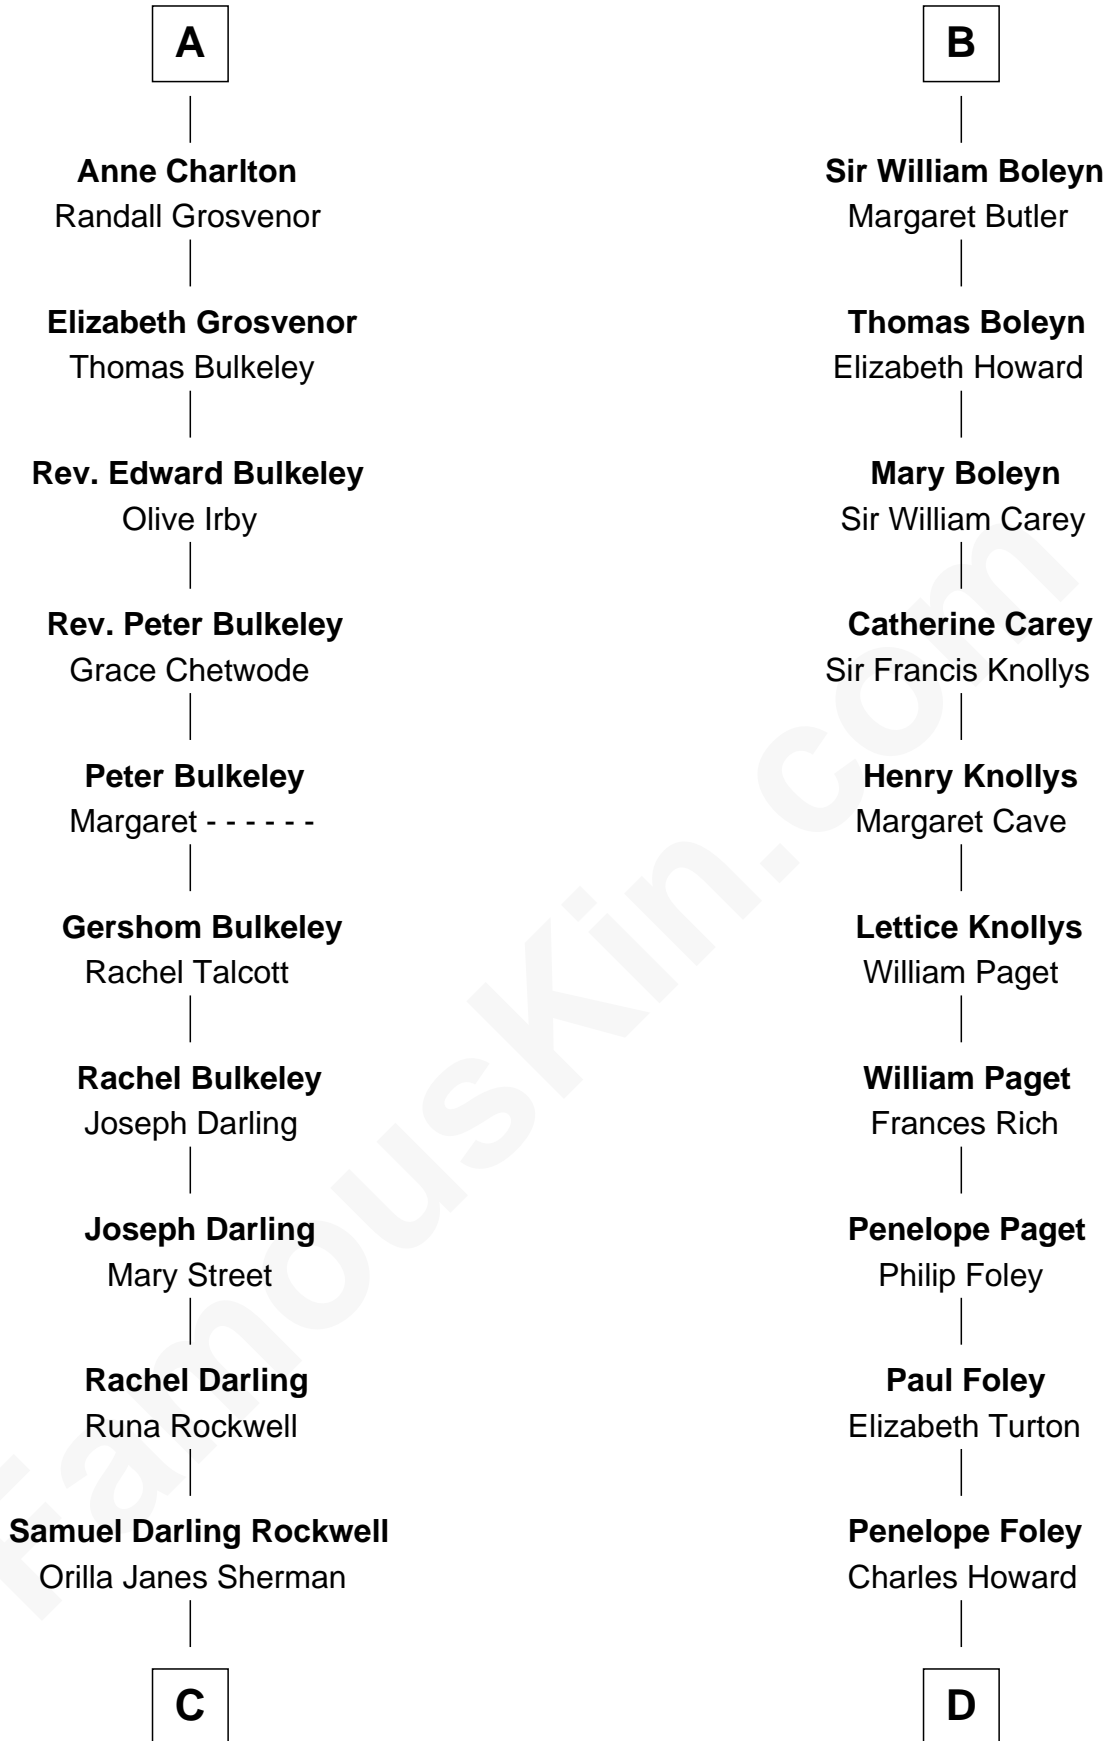

# FamousKin.com Relationship Chart of

**Norman Rockwell**

*American Artist*

19th cousin of

**Charles Darwin**

*Theory of Evolution*

**Sir Roger de Somery**

Nichole d'Aubenev

FamousKin.com