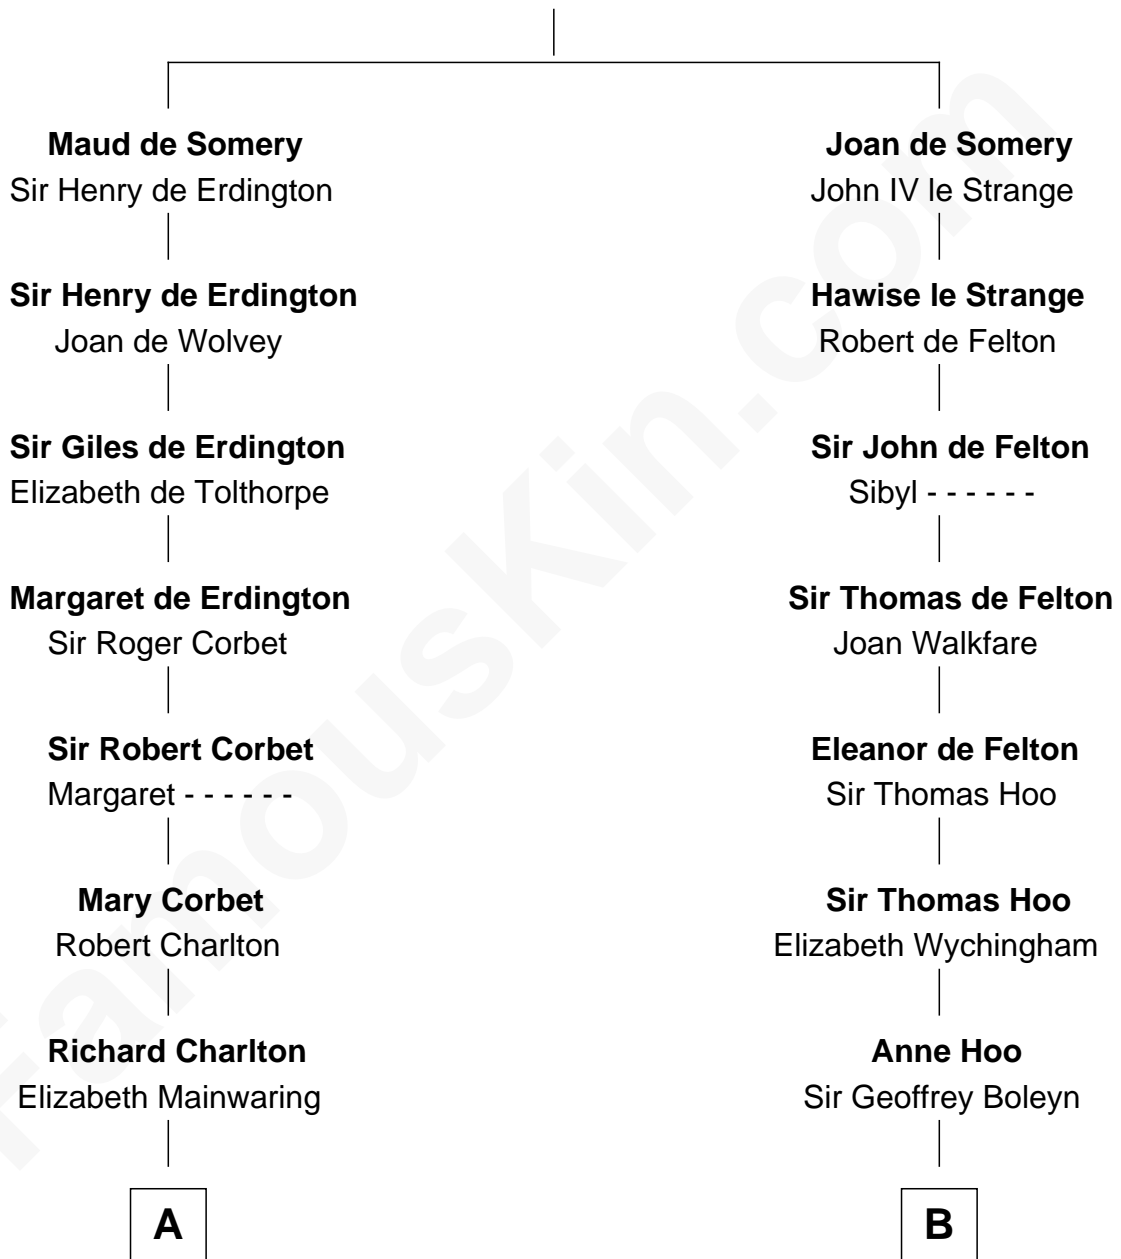

# FamousKin.com Relationship Chart of

**Norman Rockwell**

*American Artist*

19th cousin of

**Charles Darwin**

*Theory of Evolution*

**Sir Roger de Somery**

Nichole d'Aubenev

FamousKin.com