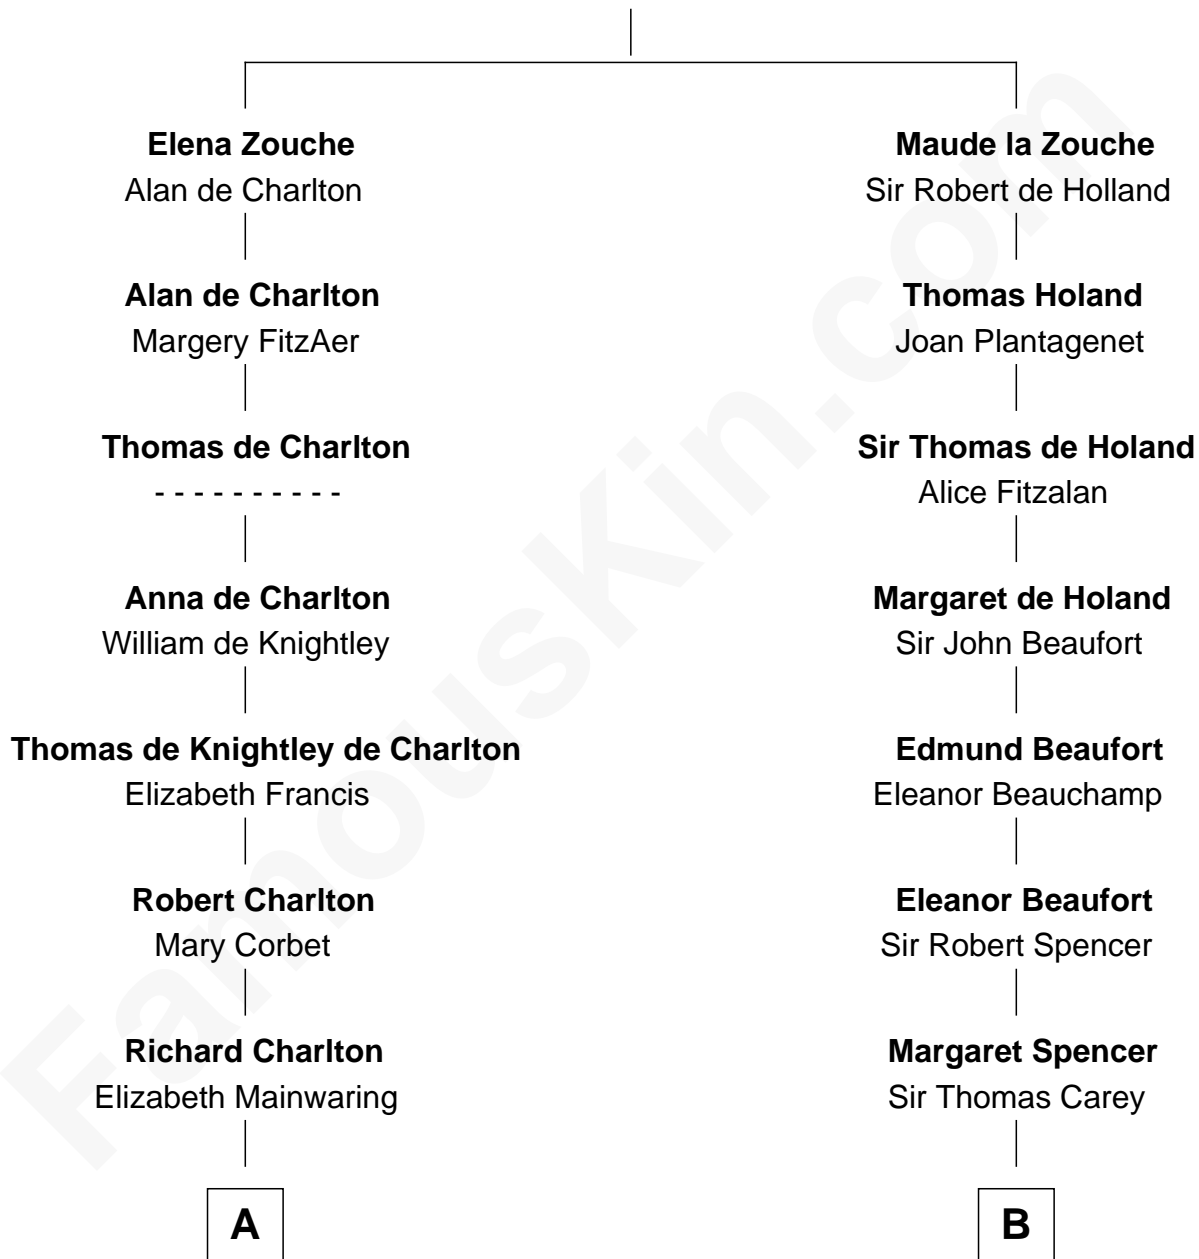

**FamousKin.com**  
**Relationship Chart of**  
**Norman Rockwell**  
*American Artist*

17th cousin 2 times removed of

**Charles Darwin**  
*Theory of Evolution*

**Sir Alan la Zouche**  
 Eleanor de Segrave

**C**

—  
**John William Rockwell**

Phebe Boyce Waring

—  
**Jarvis Waring Rockwell**

Anne Mary Hill

—  
**Norman Rockwell**

*American Artist*

FamousKin.com