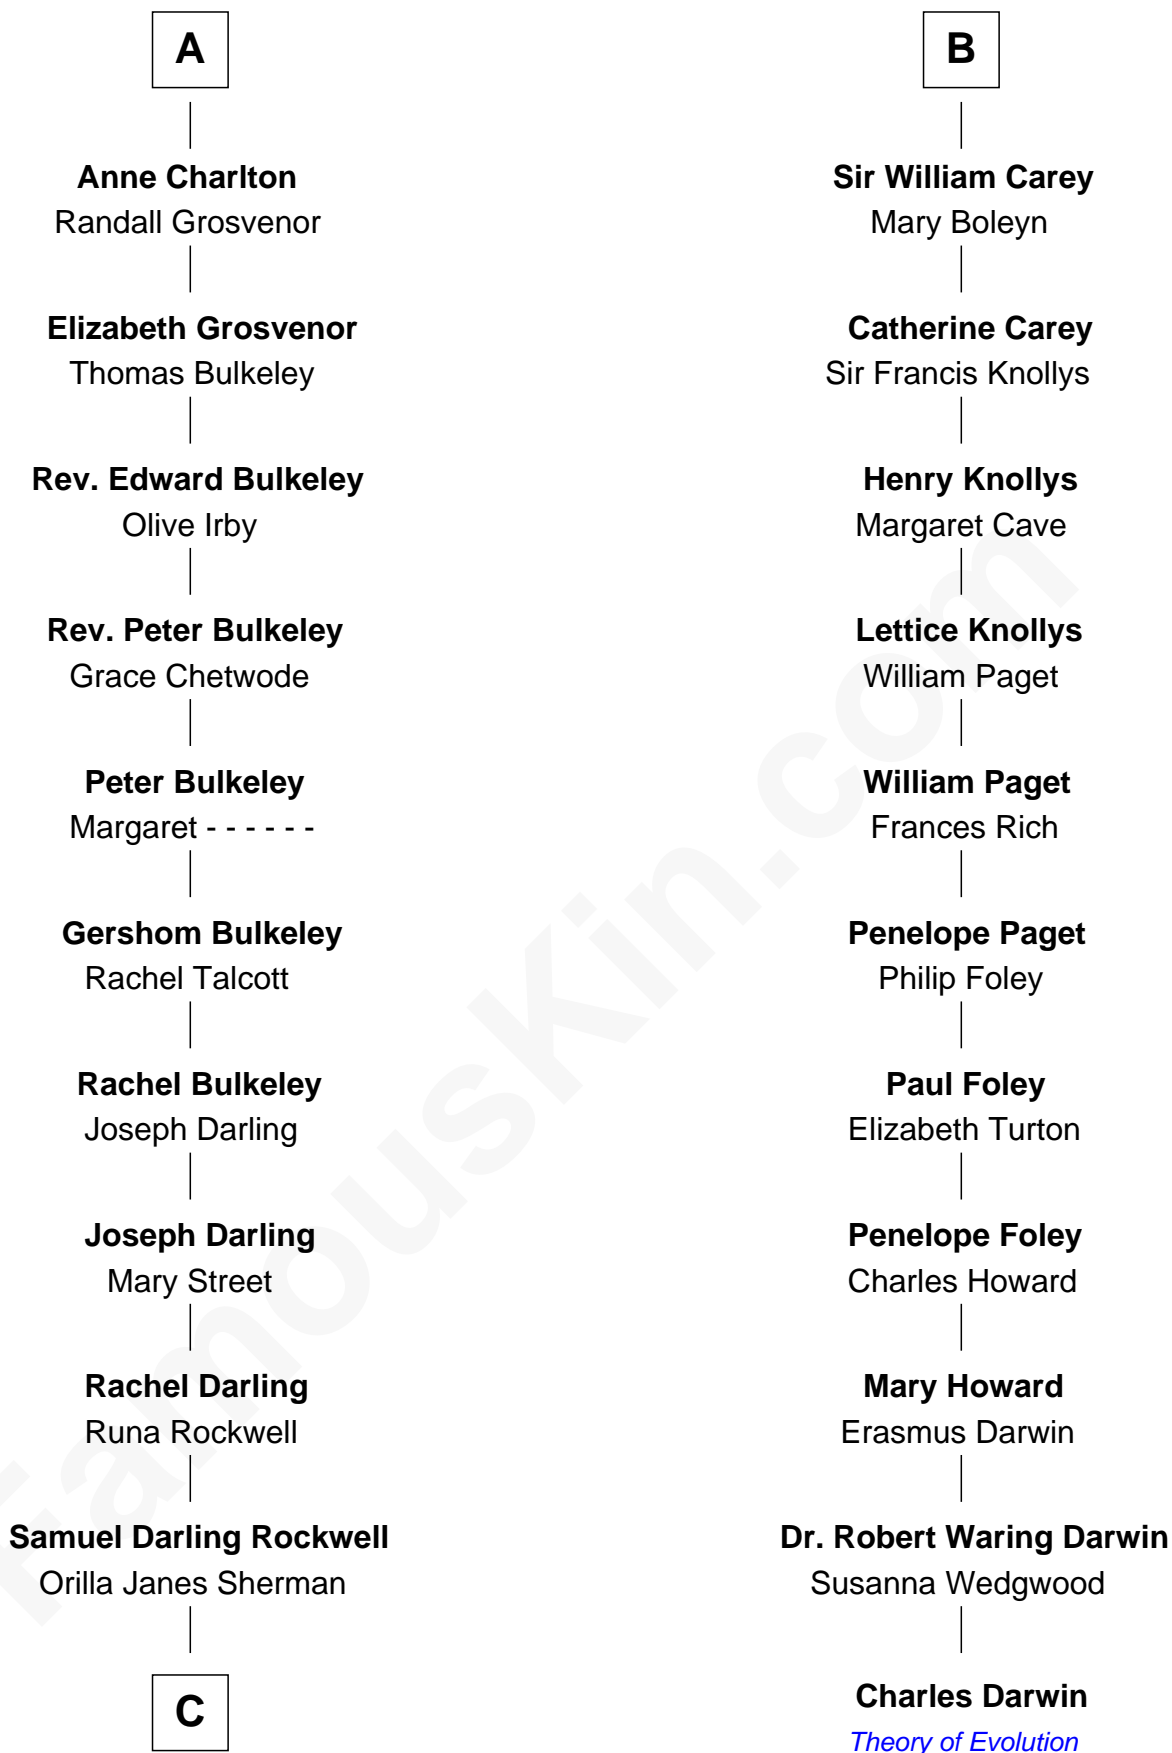

**FamousKin.com**  
**Relationship Chart of**  
**Norman Rockwell**  
*American Artist*

17th cousin 2 times removed of

**Charles Darwin**  
*Theory of Evolution*

**Sir Alan la Zouche**  
 Eleanor de Segrave

**C**

—  
**John William Rockwell**

Phebe Boyce Waring

—  
**Jarvis Waring Rockwell**

Anne Mary Hill

—  
**Norman Rockwell**

*American Artist*

FamousKin.com