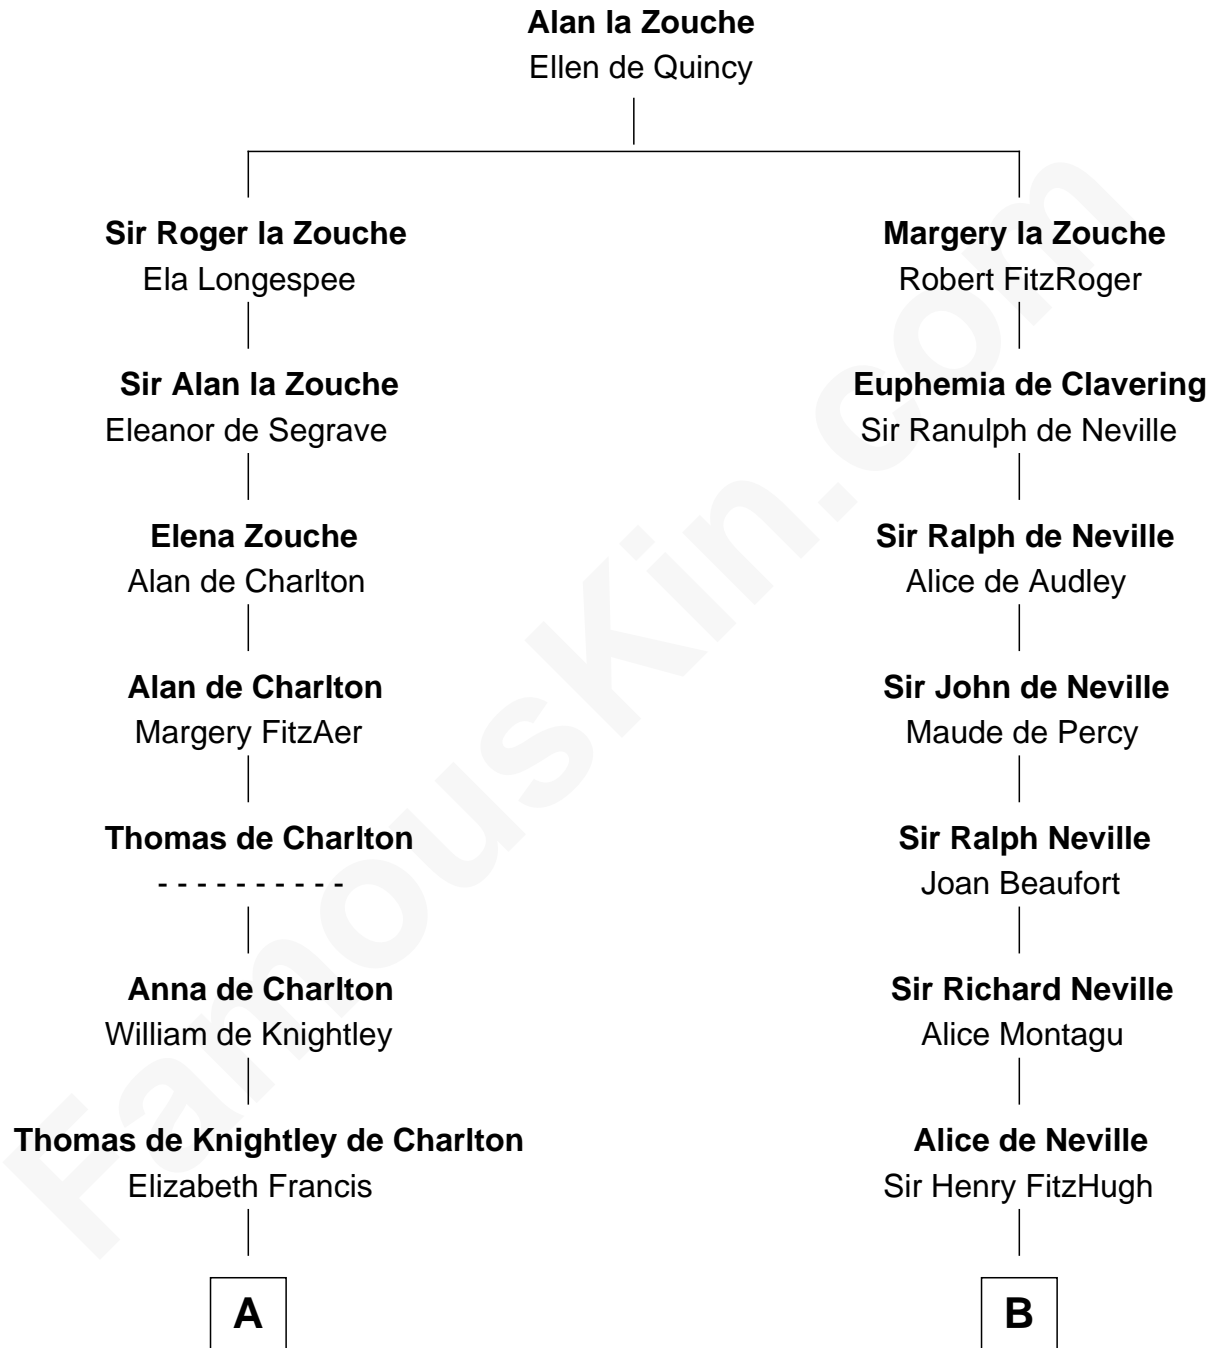

FamousKin.com

Relationship Chart of

Norman Rockwell

American Artist

9th cousin 12 times removed of

Catherine Parr

6th Wife of King Henry VIII

C

—
Rachel Darling
Runa Rockwell

—
Samuel Darling Rockwell
Orilla Janes Sherman

—
John William Rockwell
Phebe Boyce Waring

—
Jarvis Waring Rockwell
Anne Mary Hill

—
Norman Rockwell
American Artist

FamousKin.com