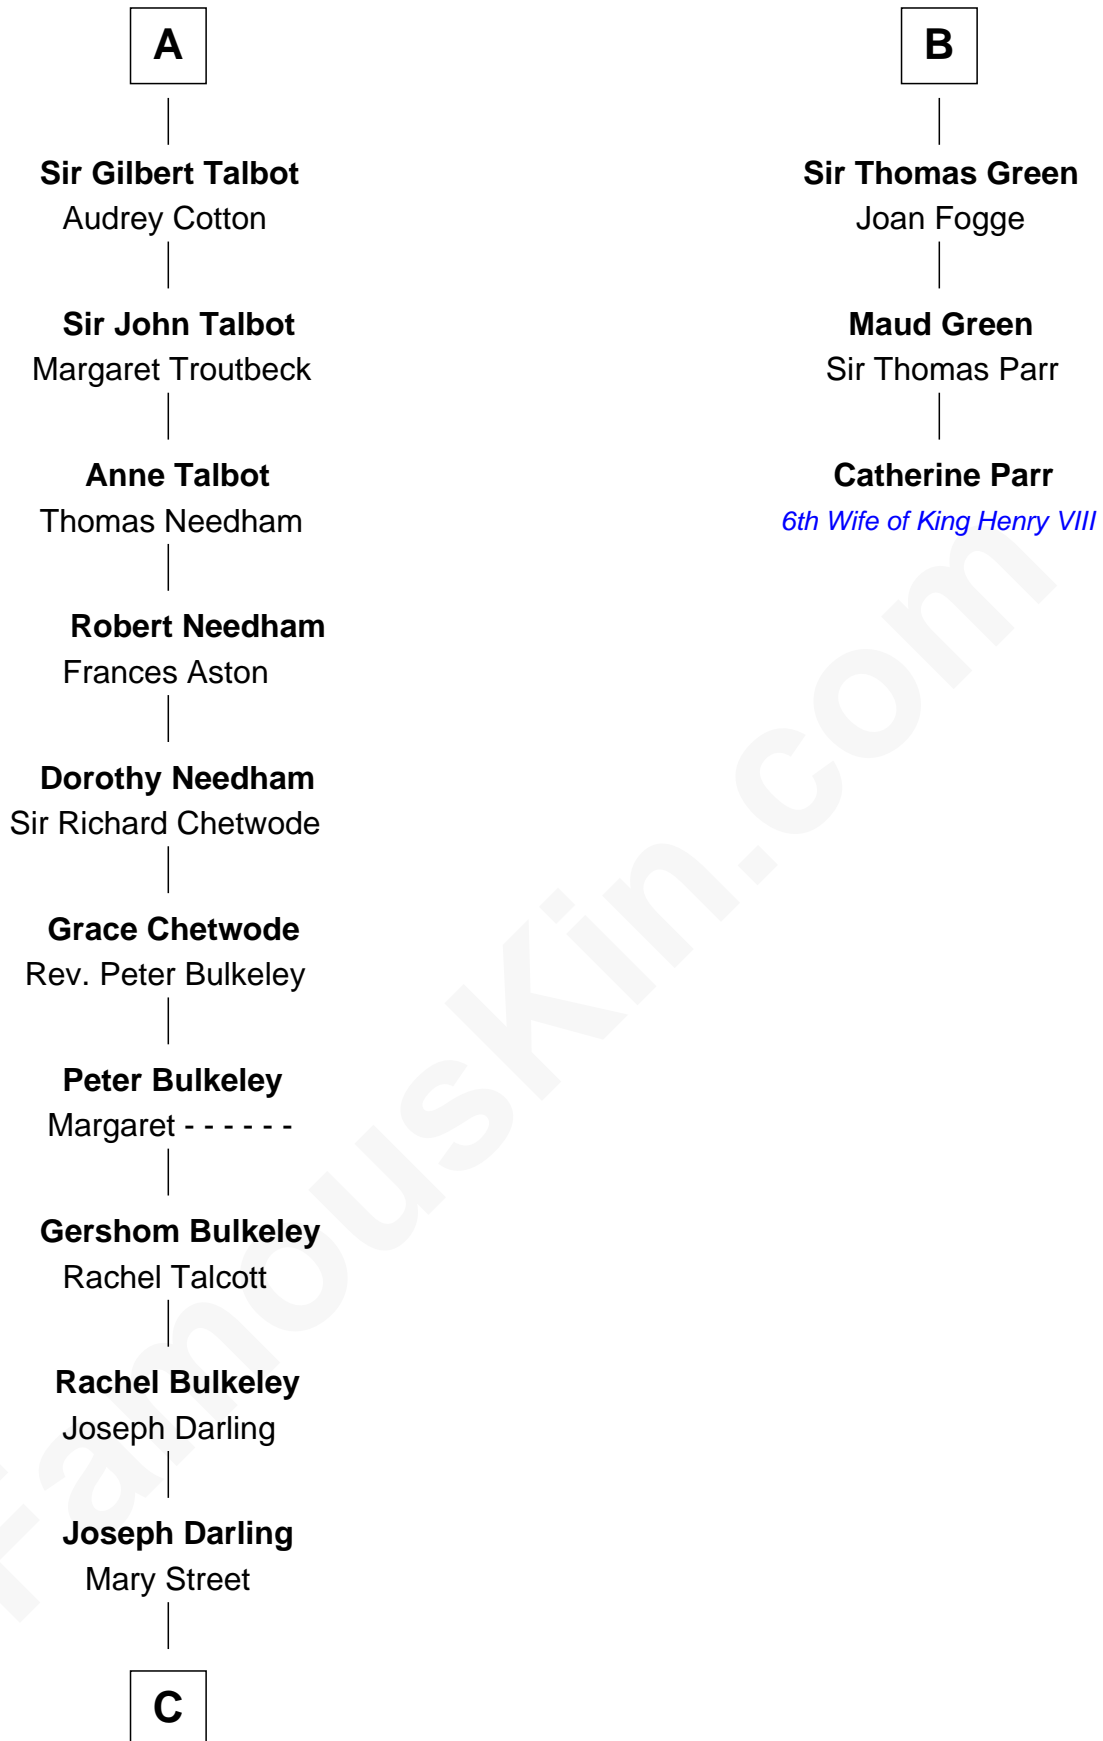

### Norman Rockwell

American Artist

9th cousin 12 times removed of

**Eleanor de Bohun**  
Sir James le Boteler

**Pernel le Boteler**  
Sir Gilbert Talbot

**Sir Richard Talbot**  
Ankaret le Strange

**Mary Talbot**  
Sir Thomas Greene

**Sir Thomas Greene**  
Marine Bellers

**B**

**C**

—  
**Rachel Darling**  
Runa Rockwell

—  
**Samuel Darling Rockwell**  
Orilla Janes Sherman

—  
**John William Rockwell**  
Phebe Boyce Waring

—  
**Jarvis Waring Rockwell**  
Anne Mary Hill

—  
**Norman Rockwell**  
*American Artist*