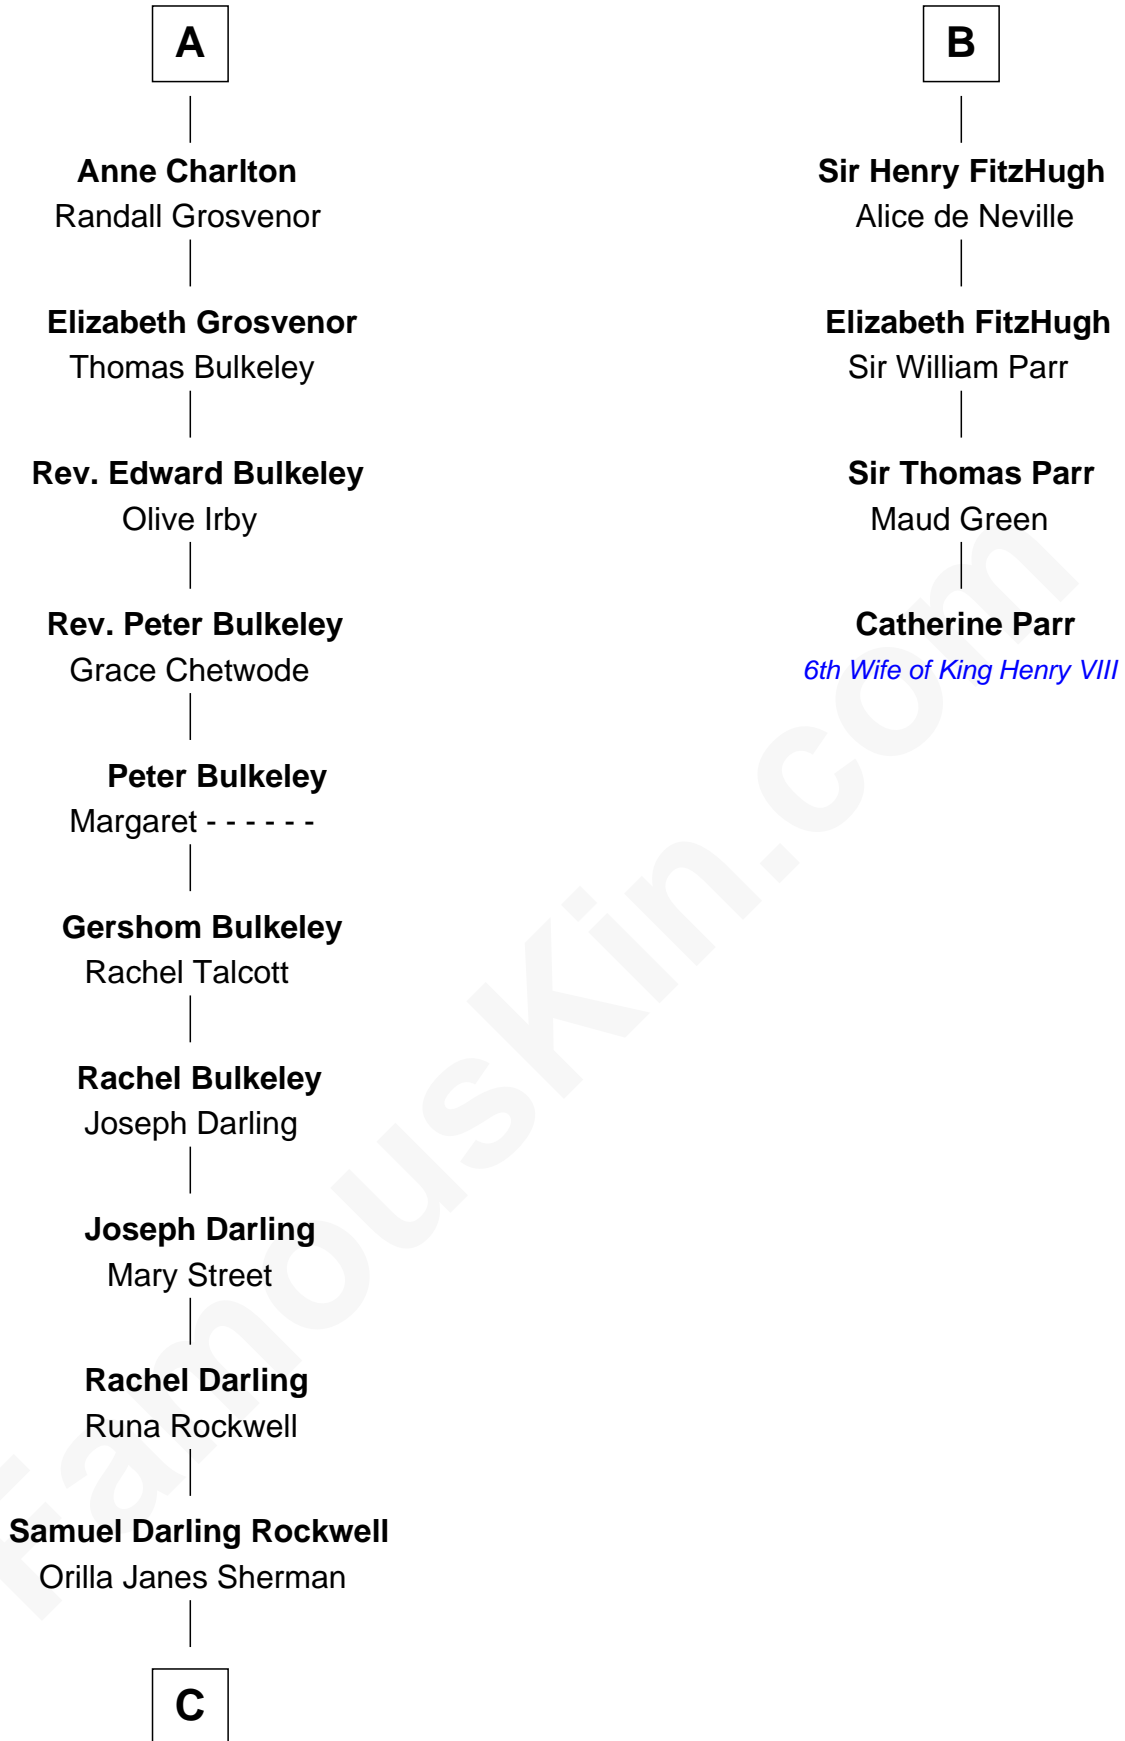

FamousKin.com

Relationship Chart of

Norman Rockwell

American Artist

10th cousin 9 times removed of

Catherine Parr

6th Wife of King Henry VIII

Sir Roger de Somery

Nichole d'Aubenev

C

—
John William Rockwell

Phebe Boyce Waring

—
Jarvis Waring Rockwell

Anne Mary Hill

—
Norman Rockwell

American Artist