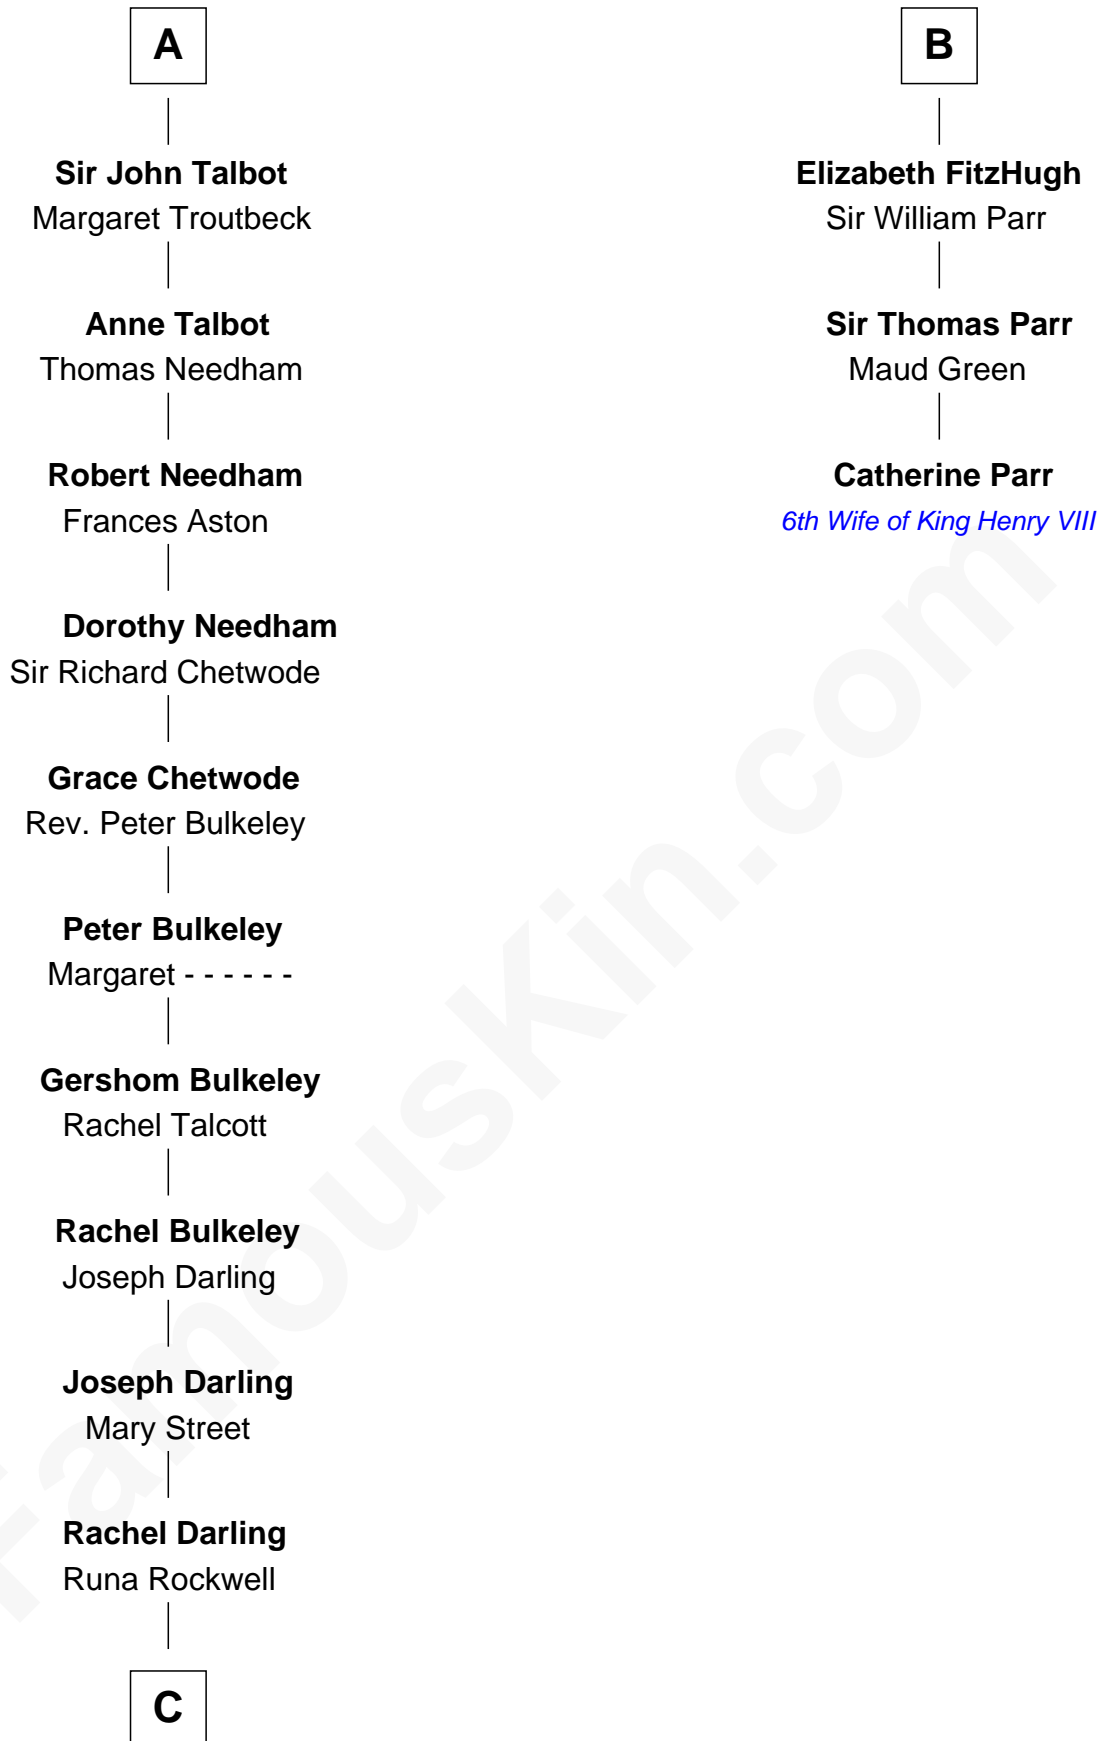

FamousKin.com

Relationship Chart of

Norman Rockwell

American Artist

9th cousin 11 times removed of

Catherine Parr
6th Wife of King Henry VIII

C

—
Samuel Darling Rockwell

Orilla Janes Sherman

—
John William Rockwell

Phebe Boyce Waring

—
Jarvis Waring Rockwell

Anne Mary Hill

—
Norman Rockwell

American Artist

FamousKin.com