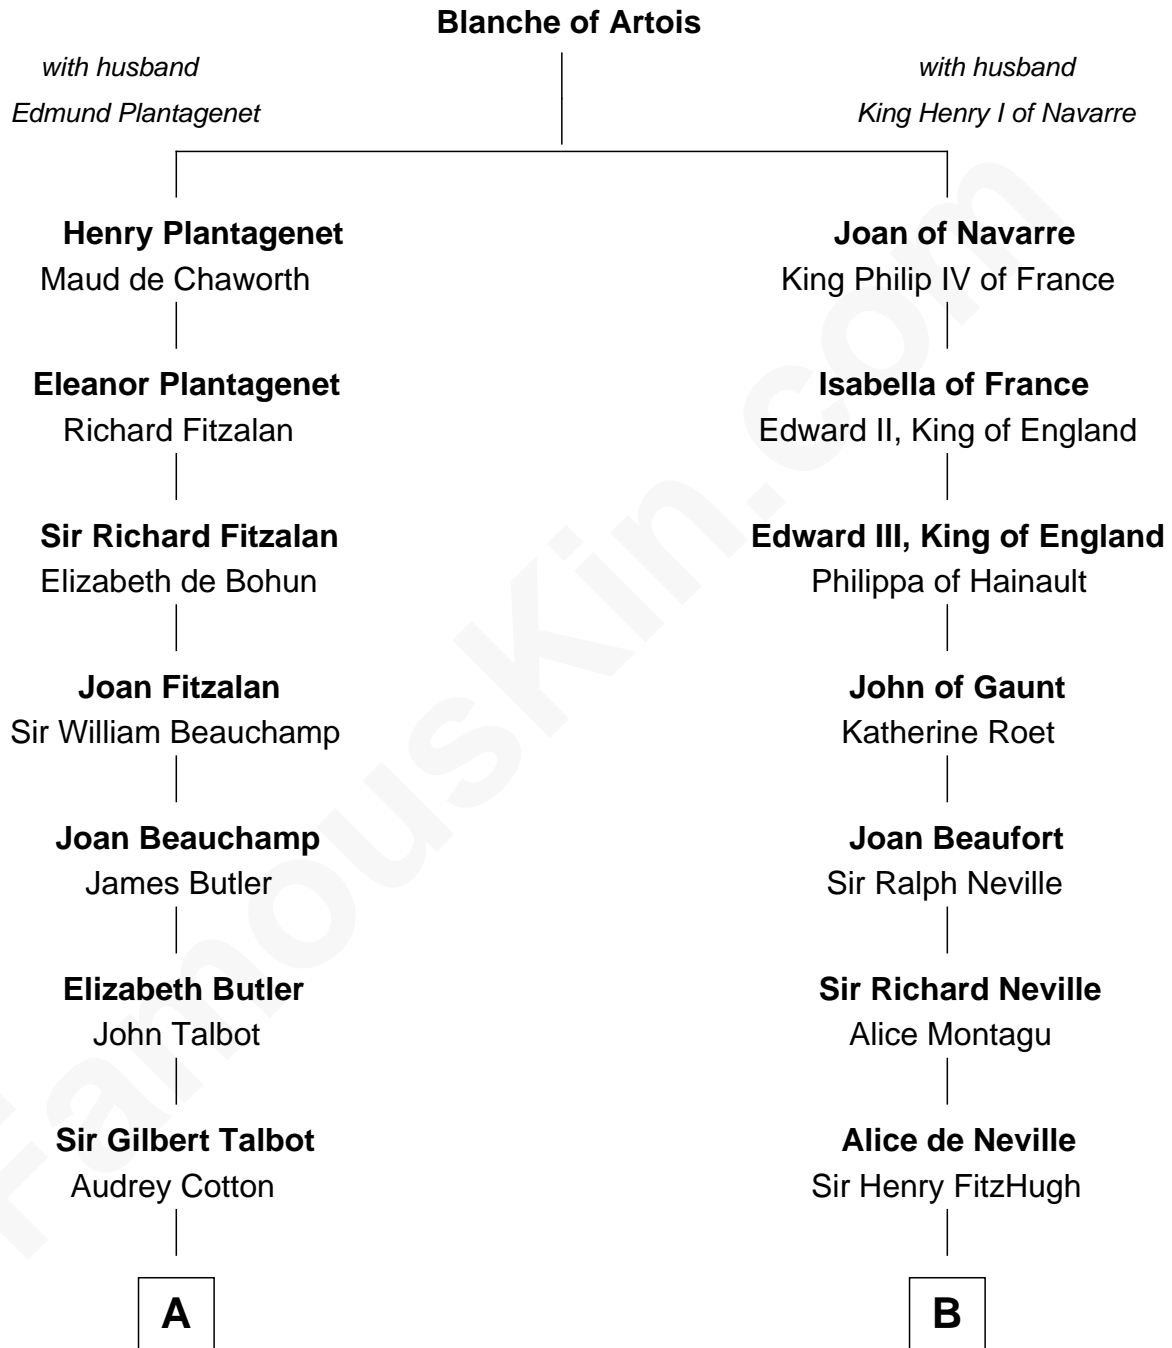

FamousKin.com

Relationship Chart of

Norman Rockwell

American Artist

9th cousin 11 times removed of

Catherine Parr
6th Wife of King Henry VIII

C

—
Samuel Darling Rockwell

Orilla Janes Sherman

—
John William Rockwell

Phebe Boyce Waring

—
Jarvis Waring Rockwell

Anne Mary Hill

—
Norman Rockwell

American Artist

FamousKin.com