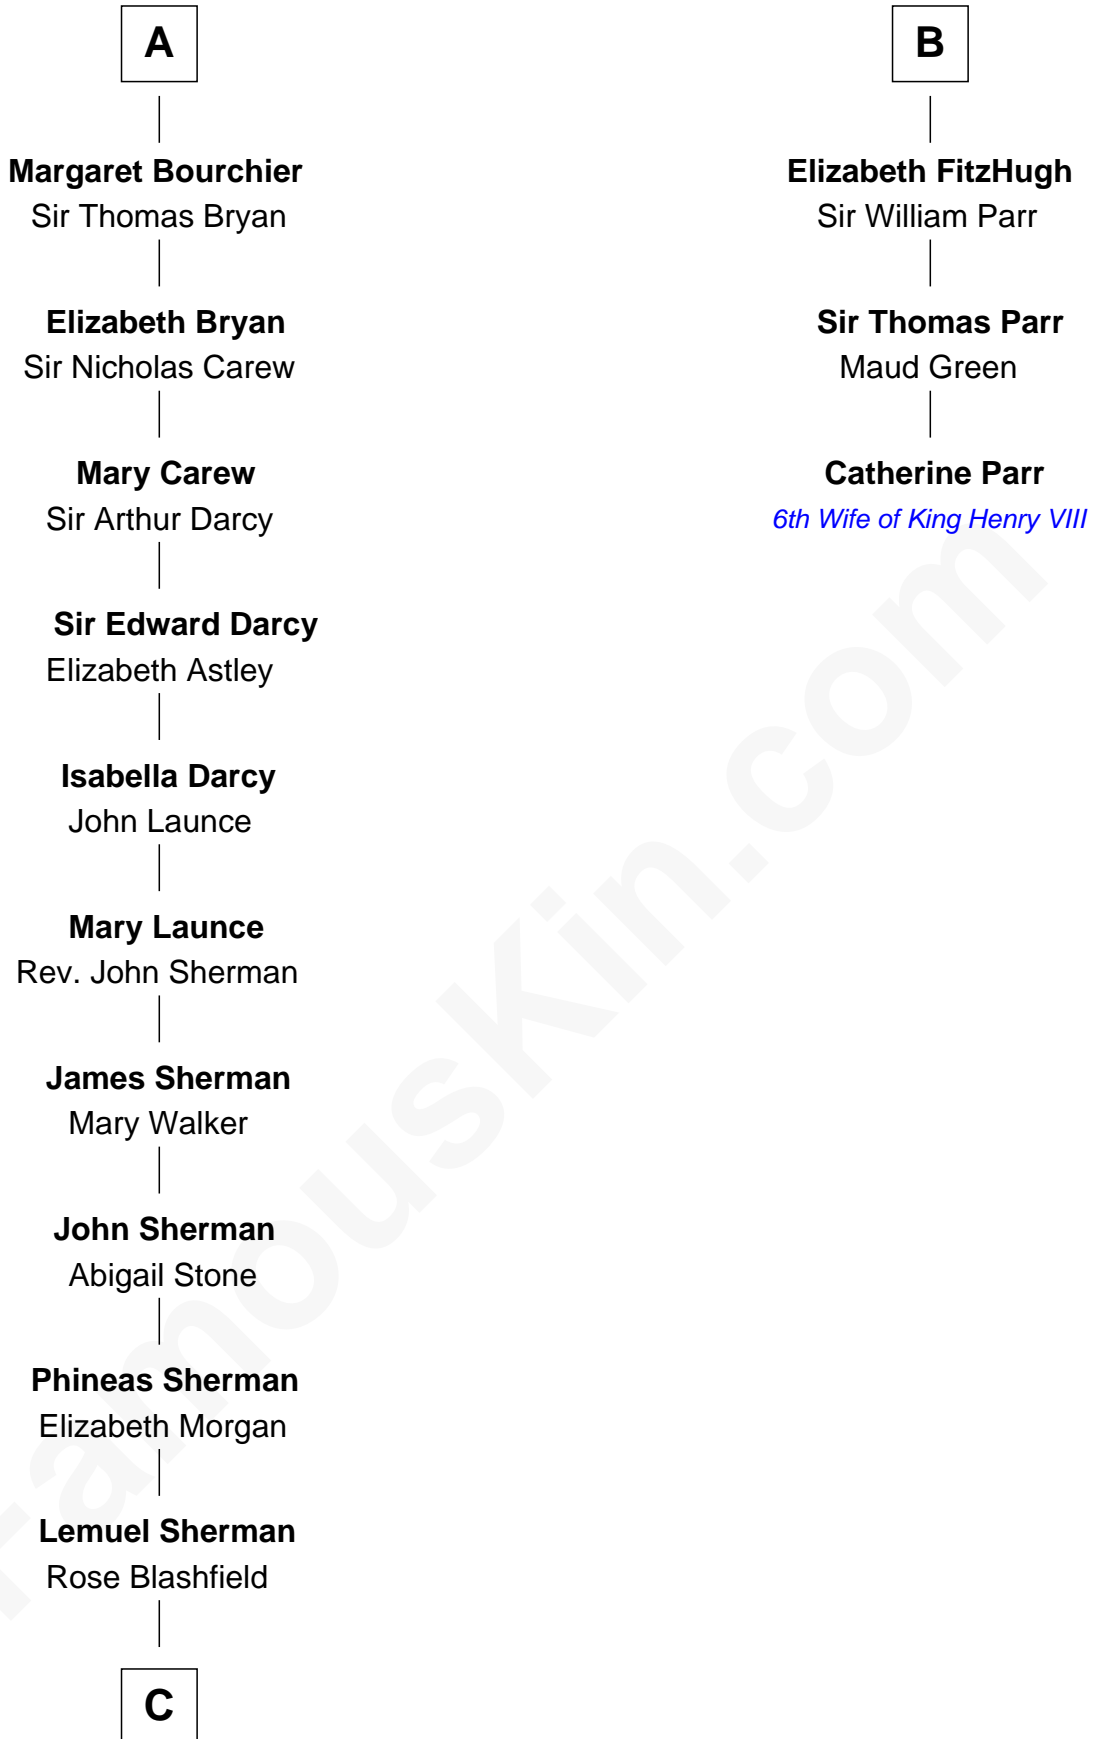

FamousKin.com
Relationship Chart of
Norman Rockwell
American Artist

9th cousin 12 times removed of

Catherine Parr
6th Wife of King Henry VIII

C

—
Jacob Sherman

Cafira Janes

—
Orilla Janes Sherman
Samuel Darling Rockwell

—
John William Rockwell
Phebe Boyce Waring

—
Jarvis Waring Rockwell
Anne Mary Hill

—
Norman Rockwell
American Artist

FamousKin.com