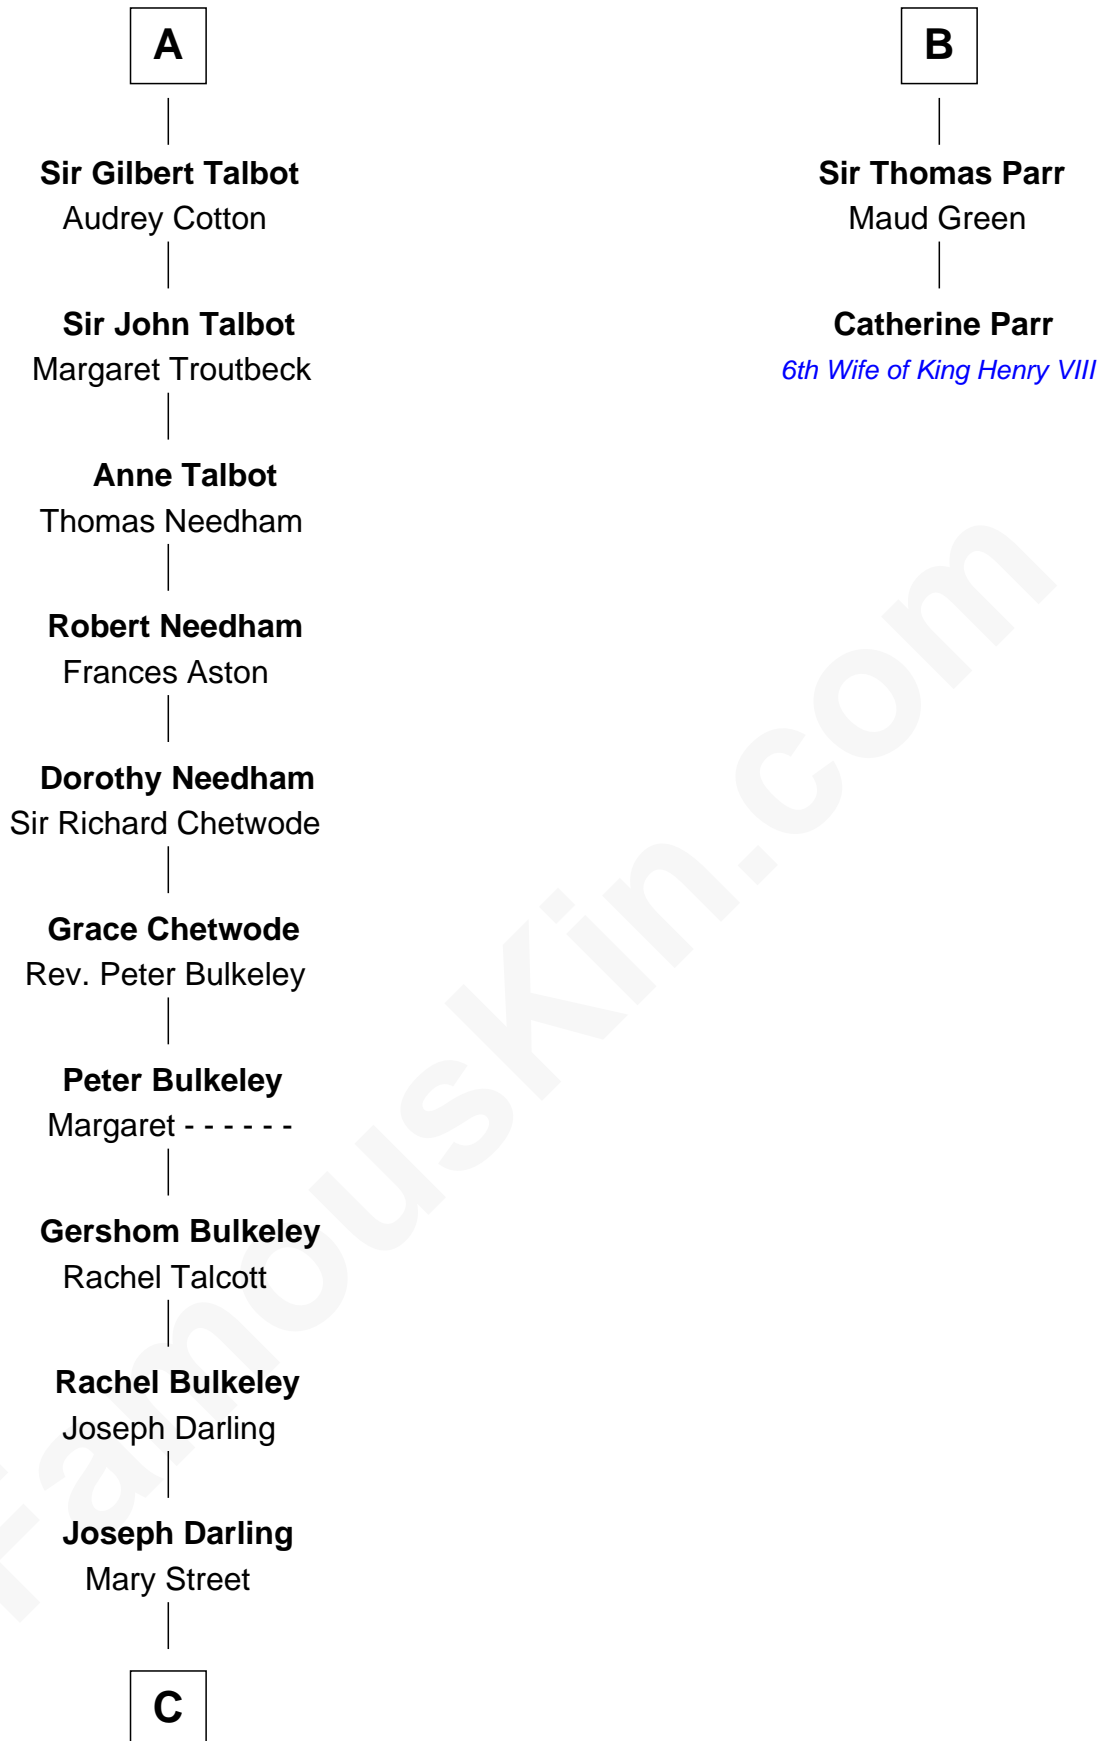

FamousKin.com
Relationship Chart of
Norman Rockwell

American Artist

8th cousin 13 times removed of

Catherine Parr

6th Wife of King Henry VIII

Sir Humphrey de Bohun
 Eleanor de Braiose

Humphrey de Bohun
 Maud de Fiennes

Sir Thebaud de Verdun
 Maud Mortimer

Margery de Verdun
 Sir John Crophull

Thomas Crophull
 Sybil Delabere

Agnes Crophull
 John Parr

Sir Thomas Parr
 Alice Tunstall

Sir William Parr
 Elizabeth FitzHugh

B

C