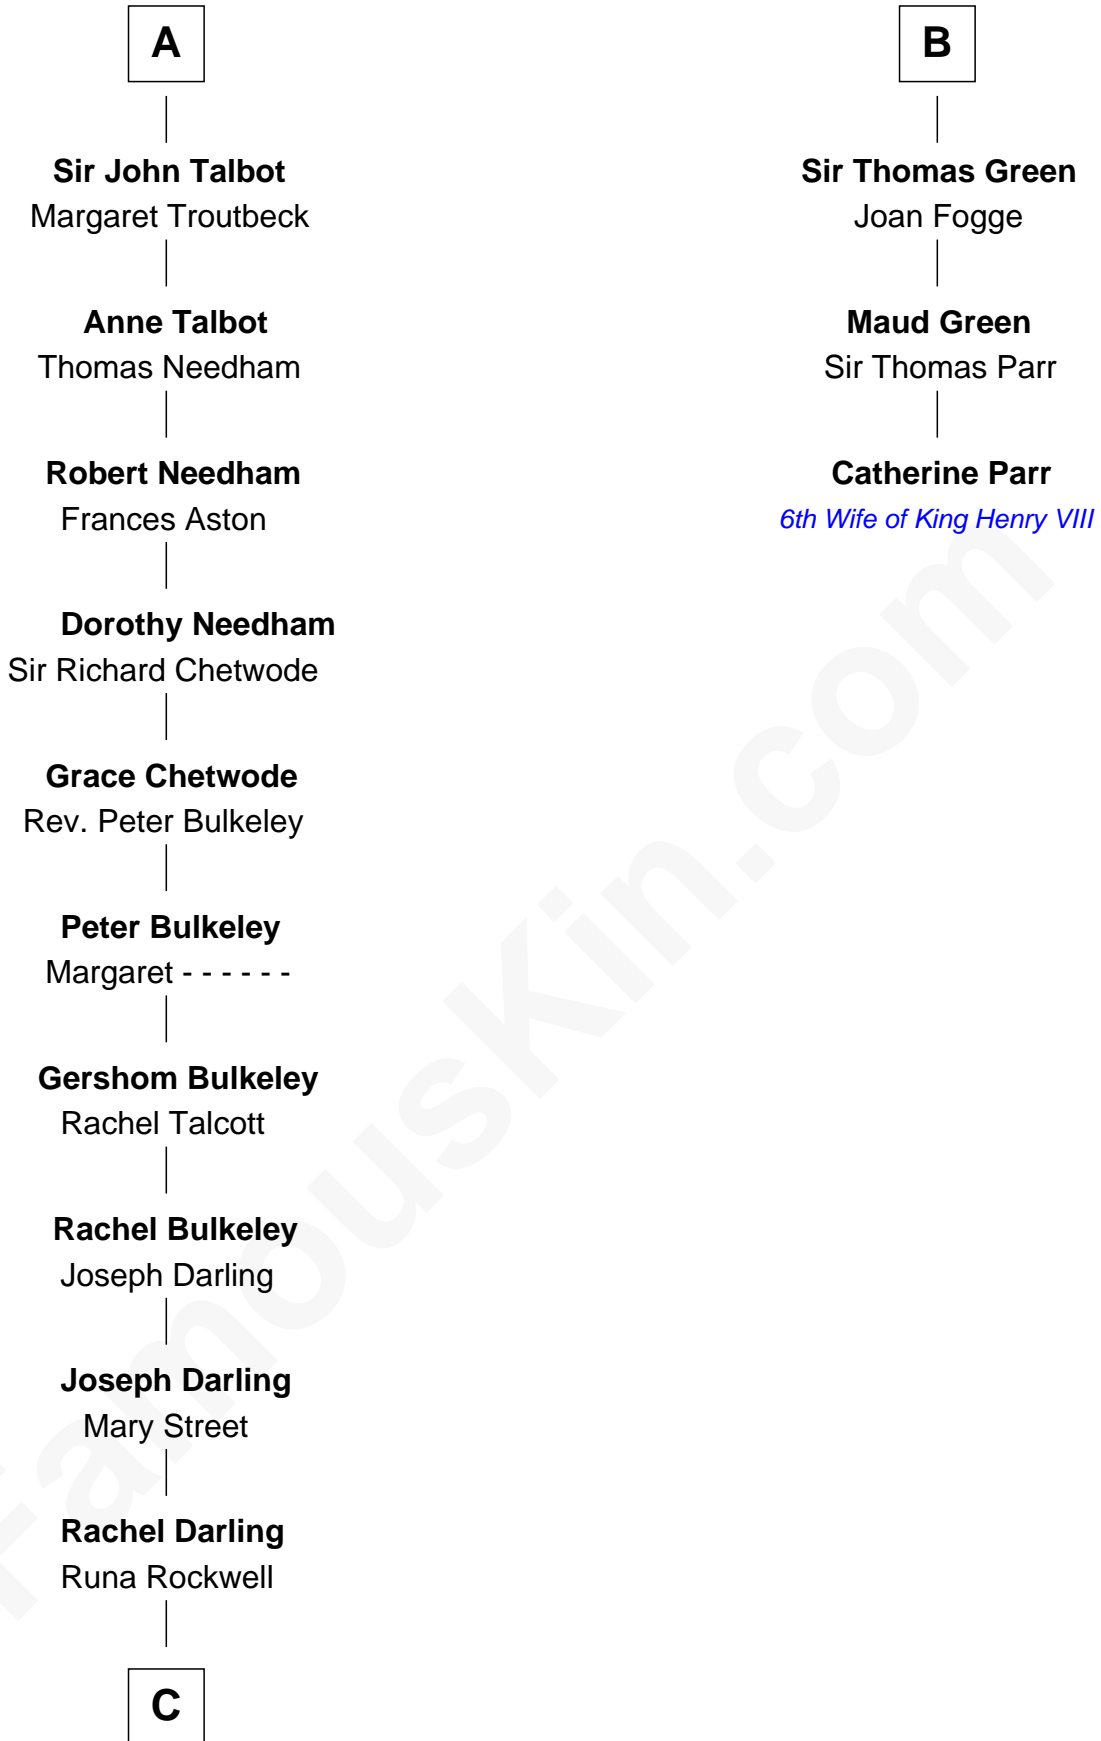

FamousKin.com

Relationship Chart of

Norman Rockwell

American Artist

9th cousin 11 times removed of

Catherine Parr

6th Wife of King Henry VIII

C