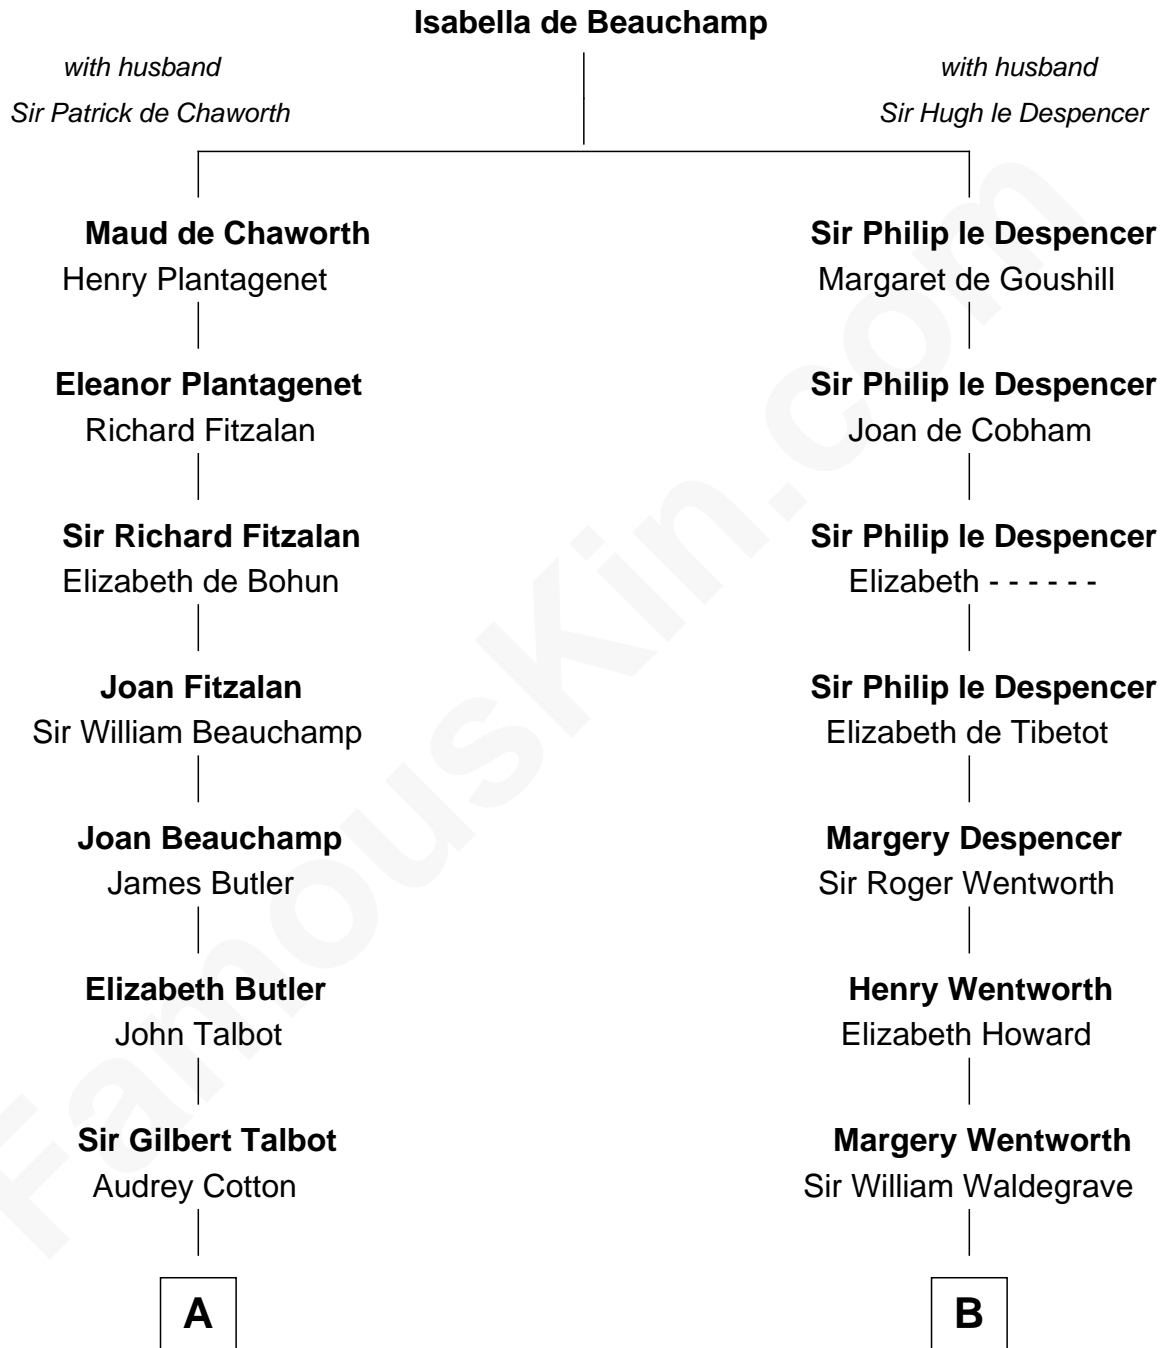

FamousKin.com
Relationship Chart of
Norman Rockwell
American Artist

20th cousin 1 time removed of
Jake Gyllenhaal
Movie Actor

C

Samuel Darling Rockwell

Orilla Janes Sherman

John William Rockwell

Phebe Boyce Waring

Jarvis Waring Rockwell

Anne Mary Hill

Norman Rockwell

American Artist

D

Anders Leonard Gyllenhaal

Selma Amanda Nelson

Leonard Ephraim Gyllenhaal