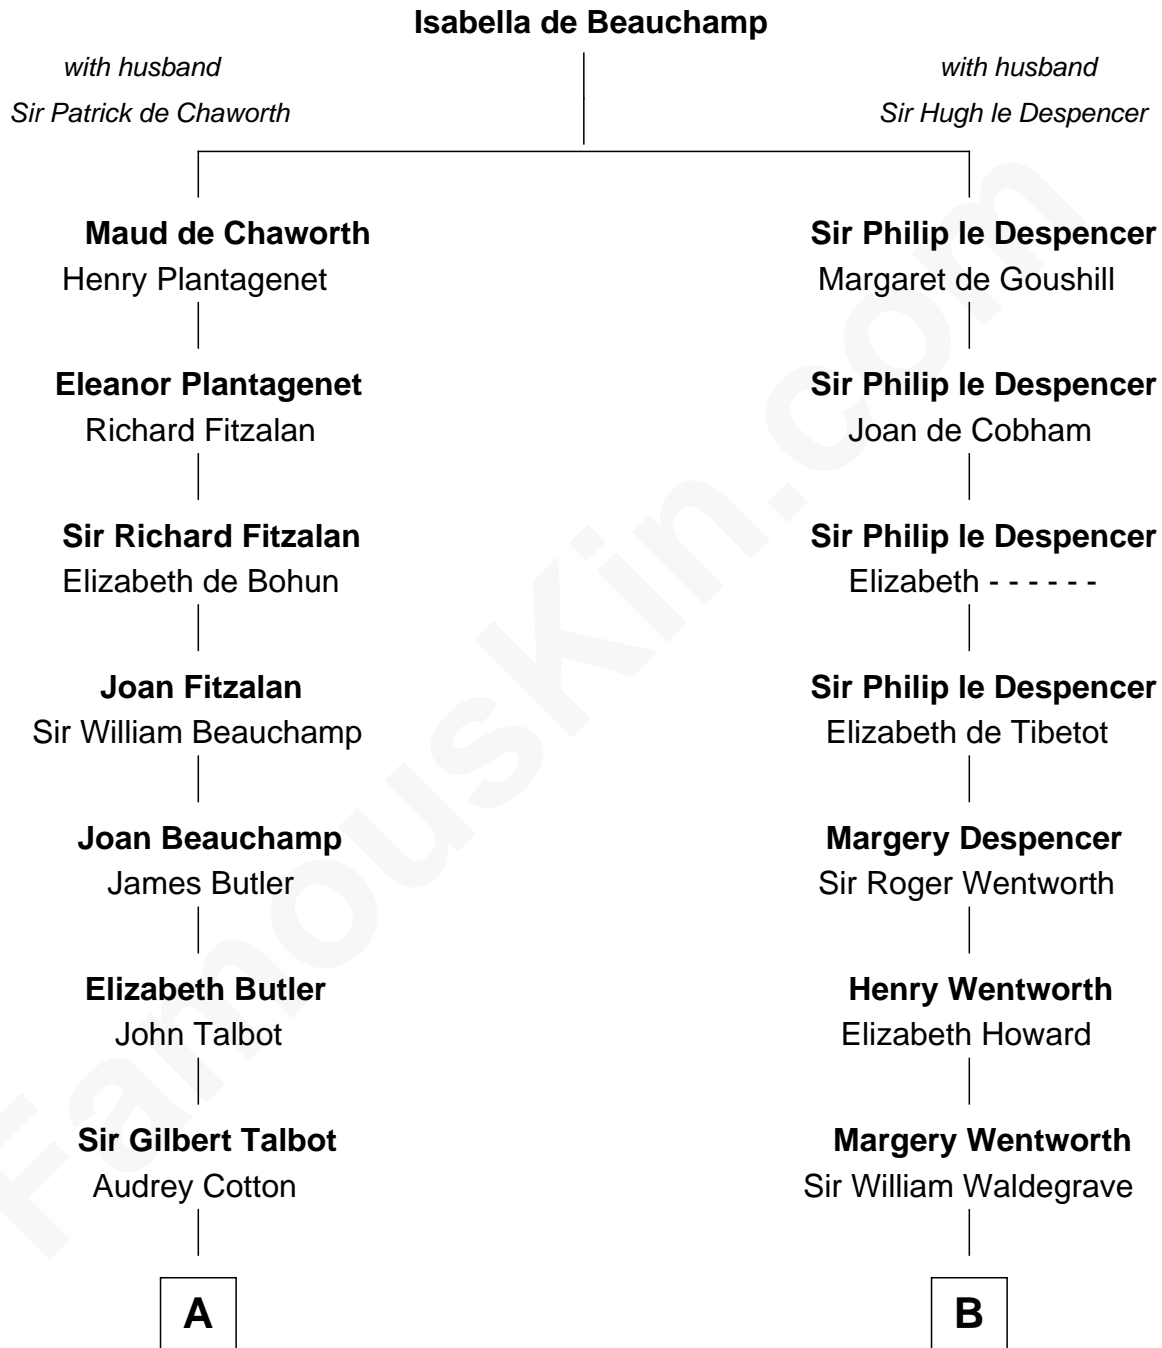

FamousKin.com
Relationship Chart of
Norman Rockwell
American Artist

20th cousin 1 time removed of
Maggie Gyllenhaal
Movie Actress

C

Samuel Darling Rockwell

Orilla Janes Sherman

John William Rockwell

Phebe Boyce Waring

Jarvis Waring Rockwell

Anne Mary Hill

Norman Rockwell

American Artist

D

Anders Leonard Gyllenhaal

Selma Amanda Nelson

Leonard Ephraim Gyllenhaal