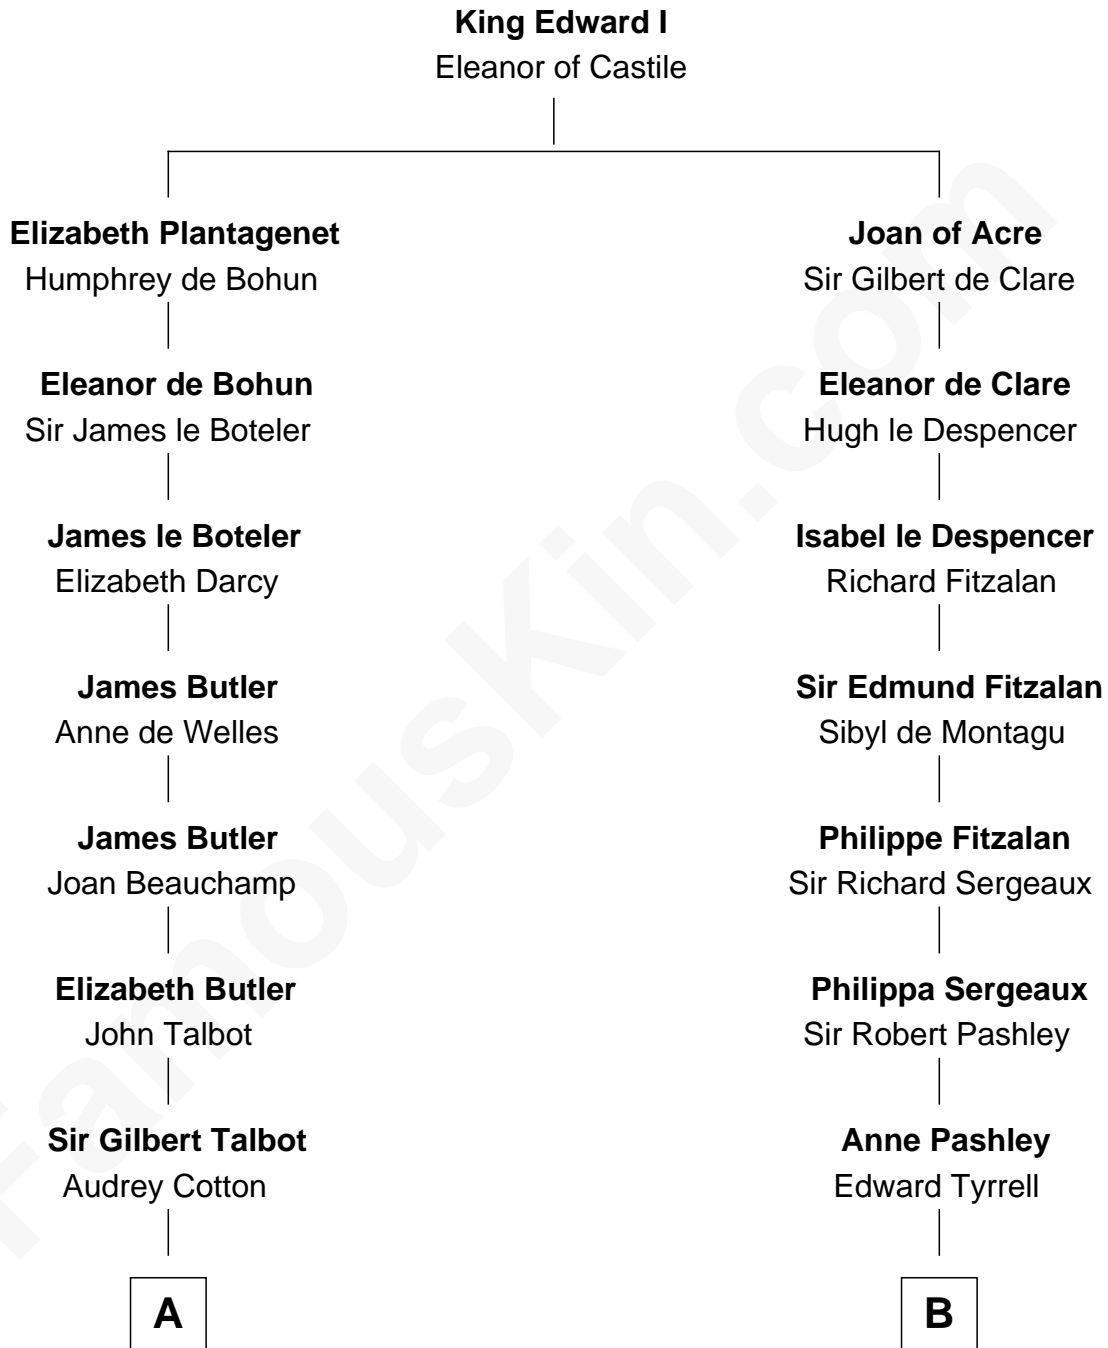

FamousKin.com

Relationship Chart of

Norman Rockwell

American Artist

20th cousin of

General James Longstreet
Confederate Army - U.S. Civil War

C

Samuel Darling Rockwell

Orilla Janes Sherman

John William Rockwell

Phebe Boyce Waring

Jarvis Waring Rockwell

Anne Mary Hill

Norman Rockwell

American Artist

D