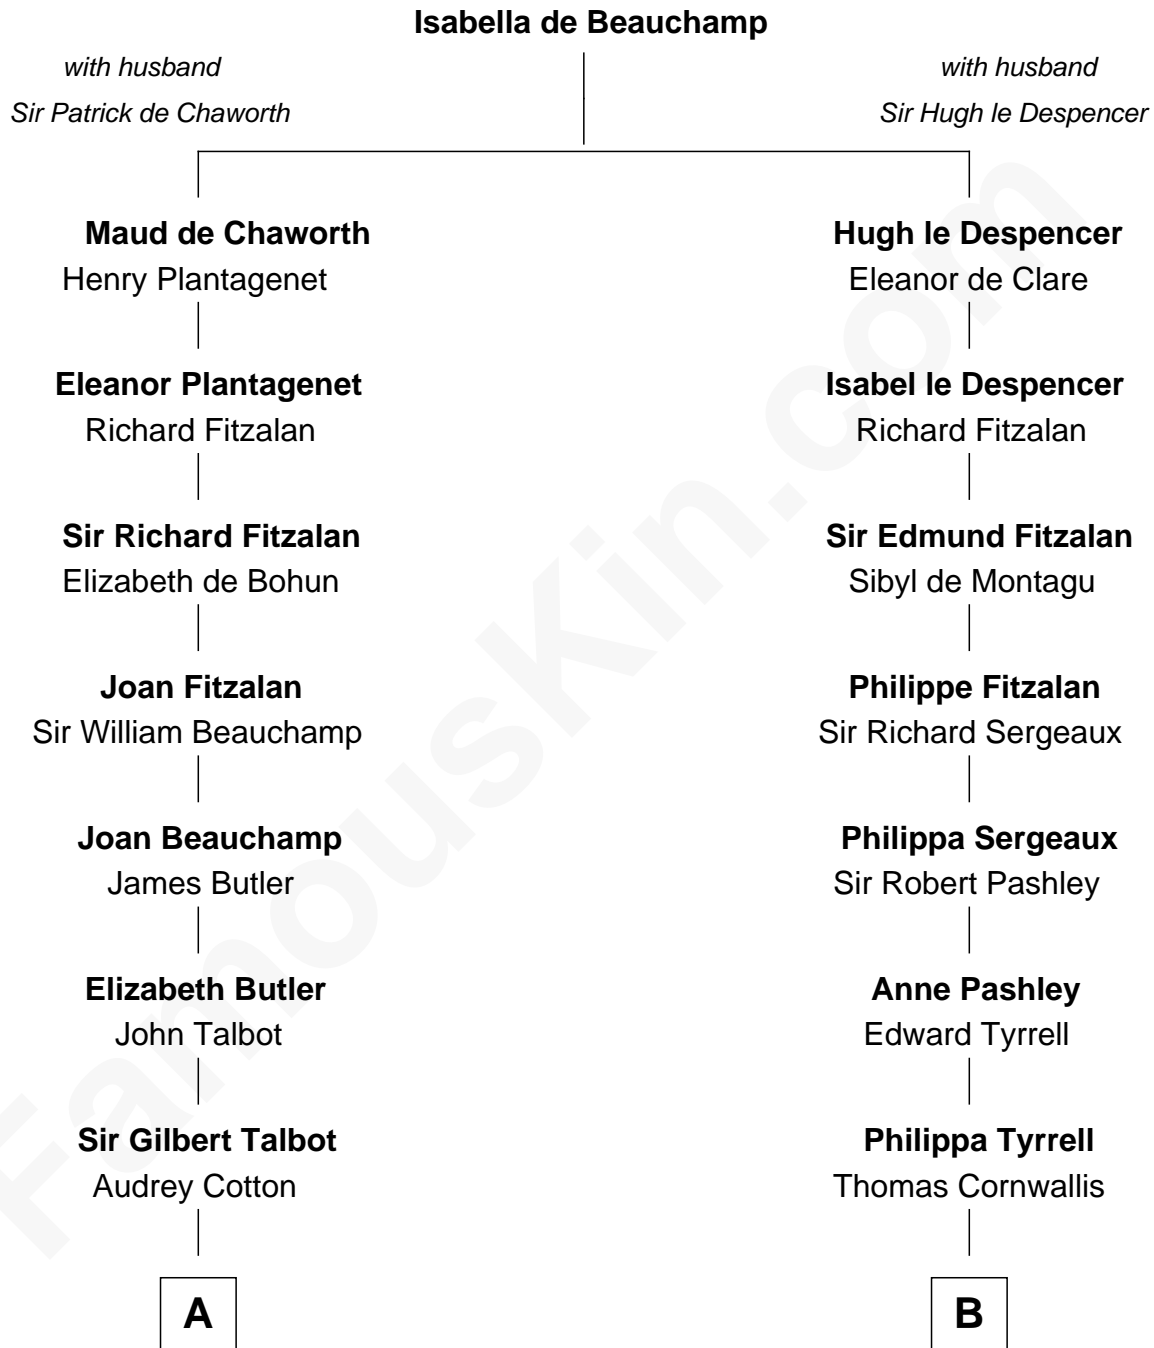

**FamousKin.com**  
**Relationship Chart of**  
**Norman Rockwell**  
*American Artist*

19th cousin 1 time removed of

**General James Longstreet**  
*Confederate Army - U.S. Civil War*

**C**

**Samuel Darling Rockwell**

Orilla Janes Sherman

**John William Rockwell**

Phebe Boyce Waring

**Jarvis Waring Rockwell**

Anne Mary Hill

**Norman Rockwell**

*American Artist*

**D**